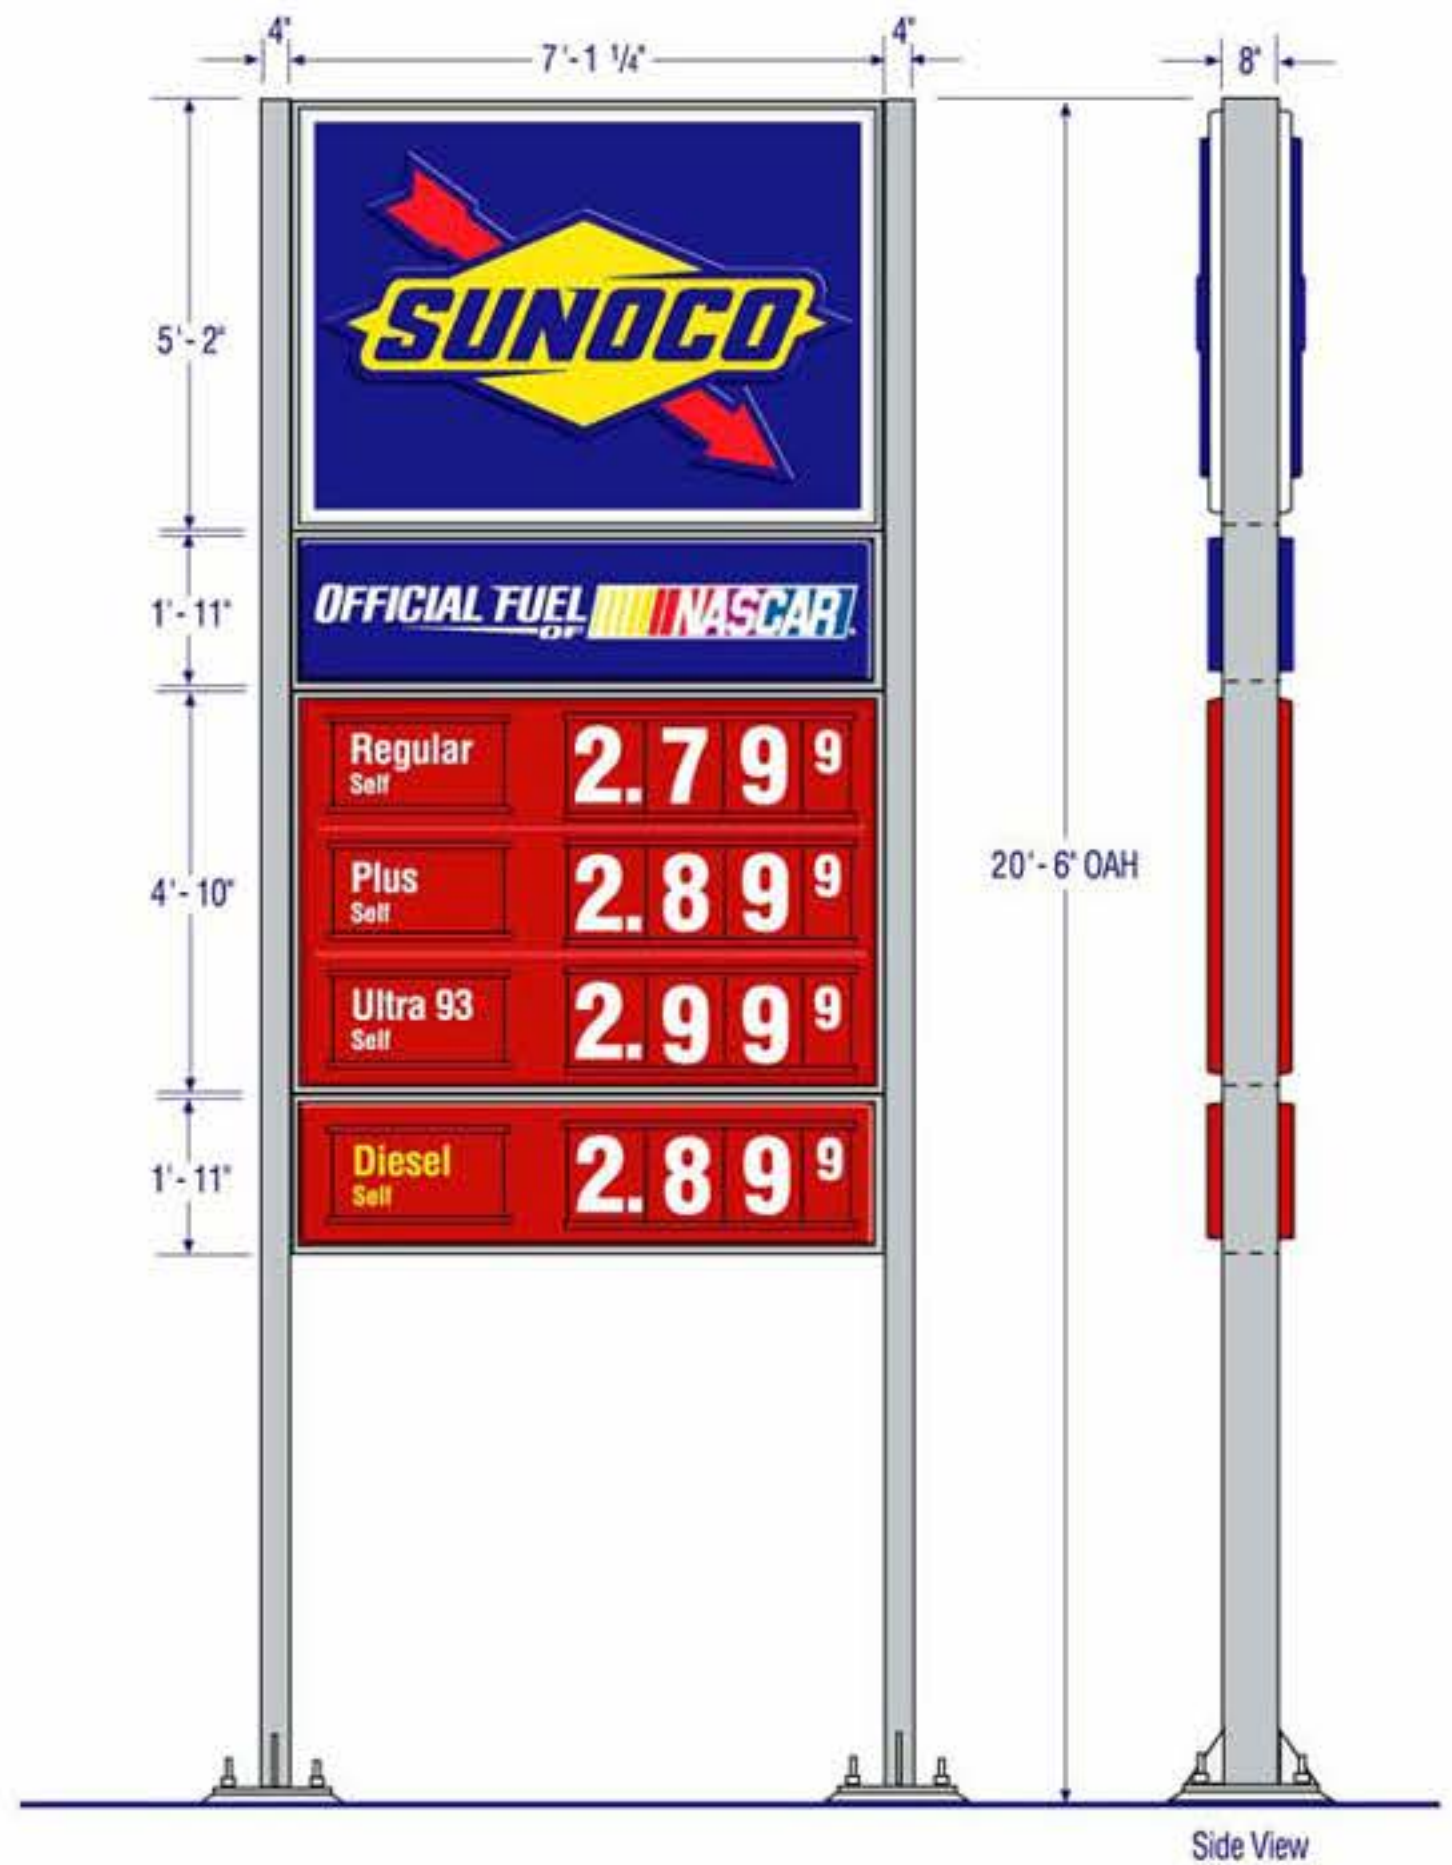

Click on the images below to view the available 7 ft. Goalpost signs

71.04 Sq. Ft.

84.66 Sq. Ft.

84.66 Sq. Ft.

98.28 Sq. Ft.

102.42 Sq. Ft.

102.42 Sq. Ft.

116.04 Sq. Ft.

# 84.66 Square Feet

This configuration includes

- Logo Panel
- 3-Product Panel
- Diesel Panel

# 98.28 Square Feet

This configuration includes

- Logo Panel
- 3-Product Panel
- Diesel Panel
- NASCAR Panel

# 102.42 Square Feet

This configuration includes

- Logo Panel
- 3-Product Panel
- Diesel Panel
- Distributor Strategy Panel