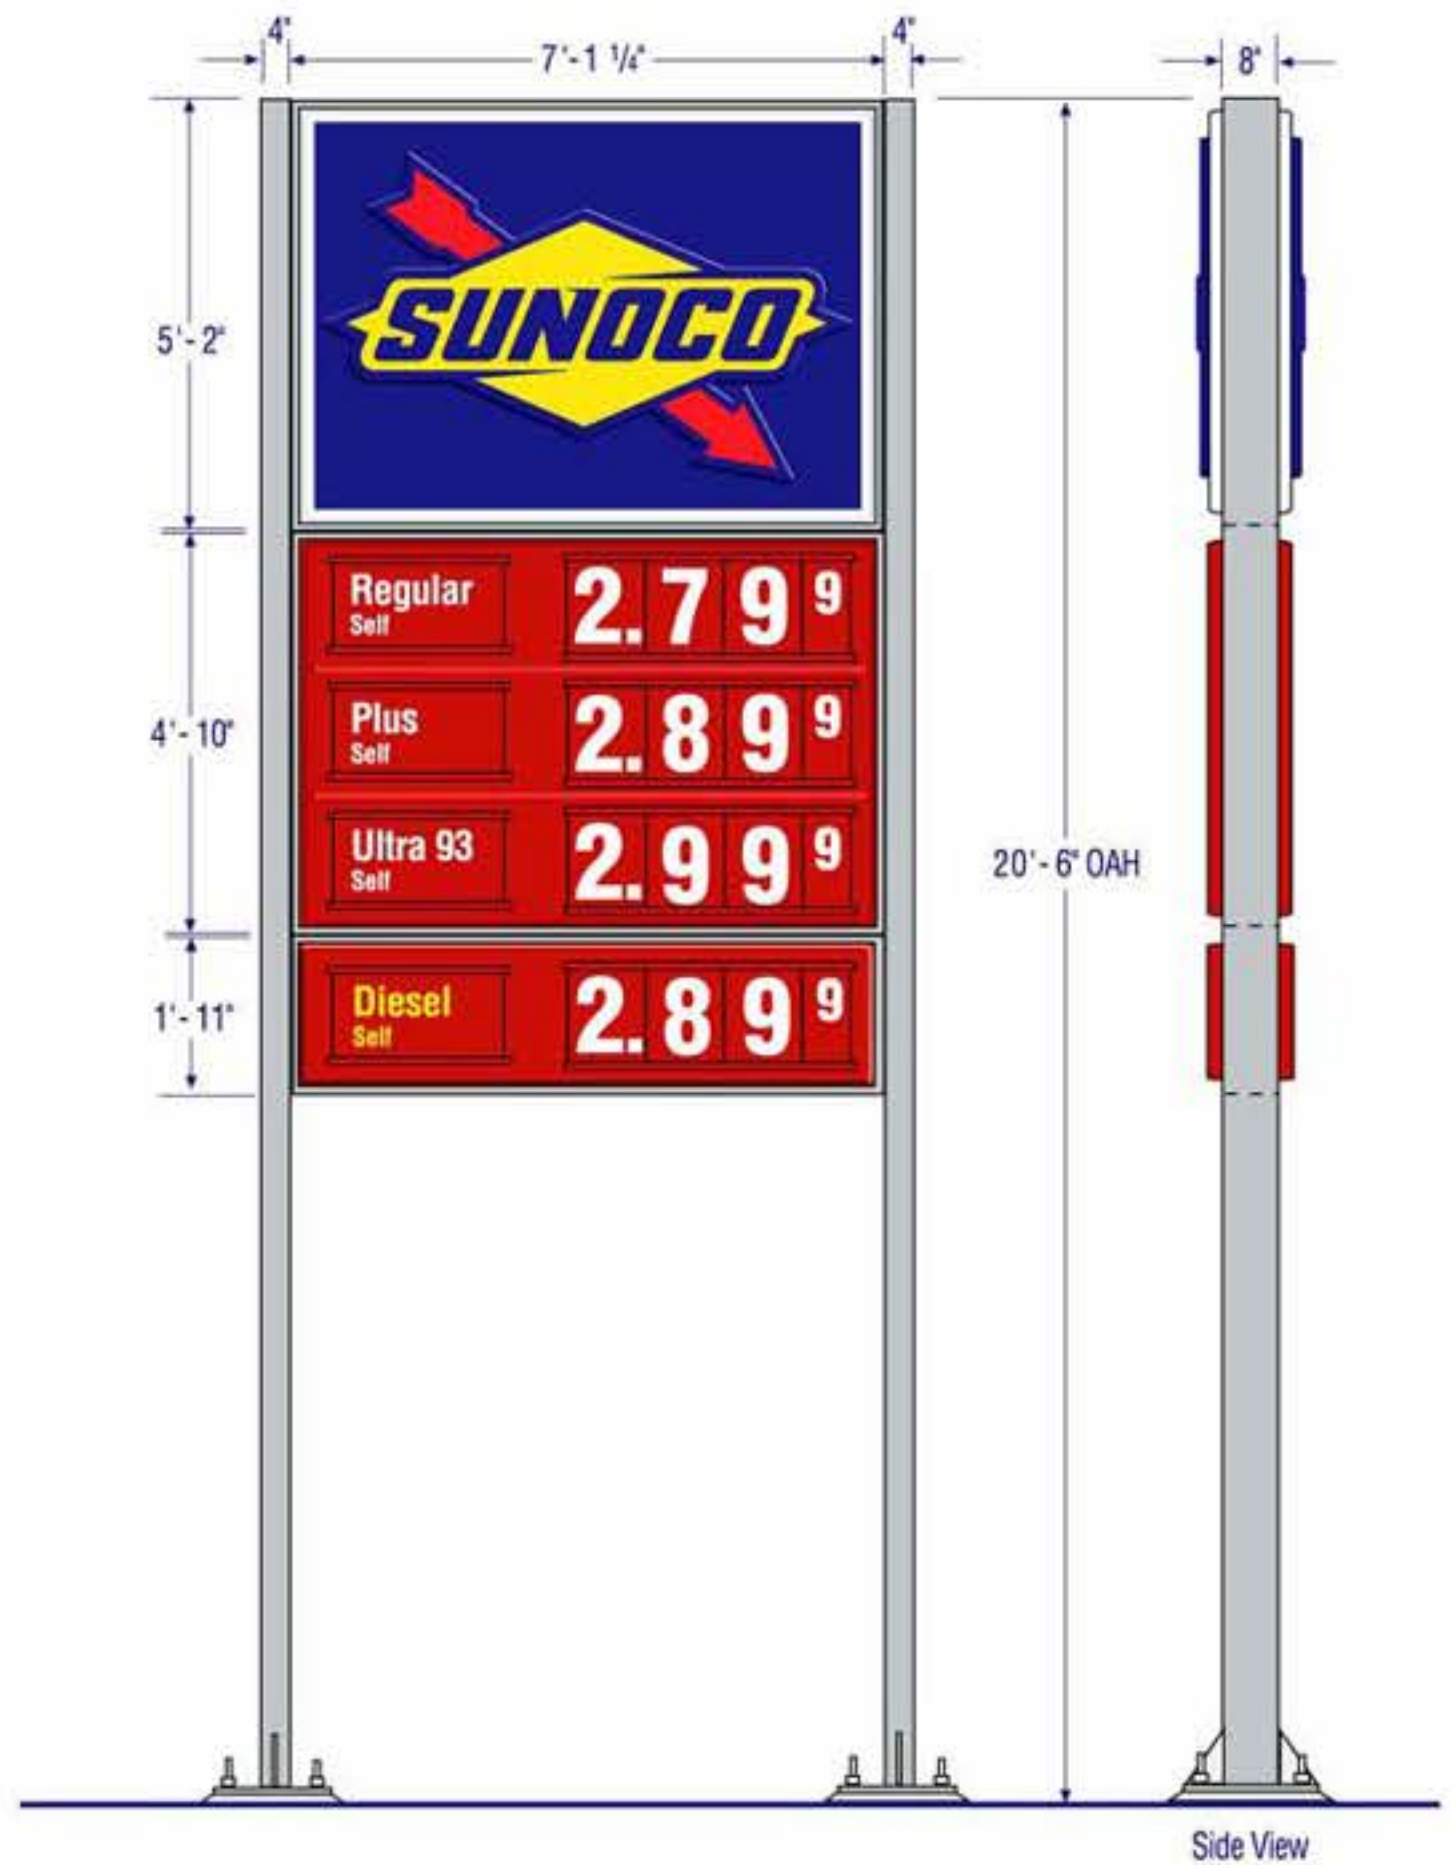

Click on the images below to view the available 7 ft. Goalpost signs

71.04 Sq. Ft.

84.66 Sq. Ft.

84.66 Sq. Ft.

98.28 Sq. Ft.

102.42 Sq. Ft.

102.42 Sq. Ft.

116.04 Sq. Ft.

# 84.66 Square Feet

This configuration includes  
• Logo Panel • 3-Product Panel • NASCAR Panel

# 84.66 Square Feet

This configuration includes

- Logo Panel
- 3-Product Panel
- Diesel Panel

# 102.42 Square Feet

This configuration includes

- Logo Panel
- 3-Product Panel
- Diesel Panel
- Distributor Strategy Panel