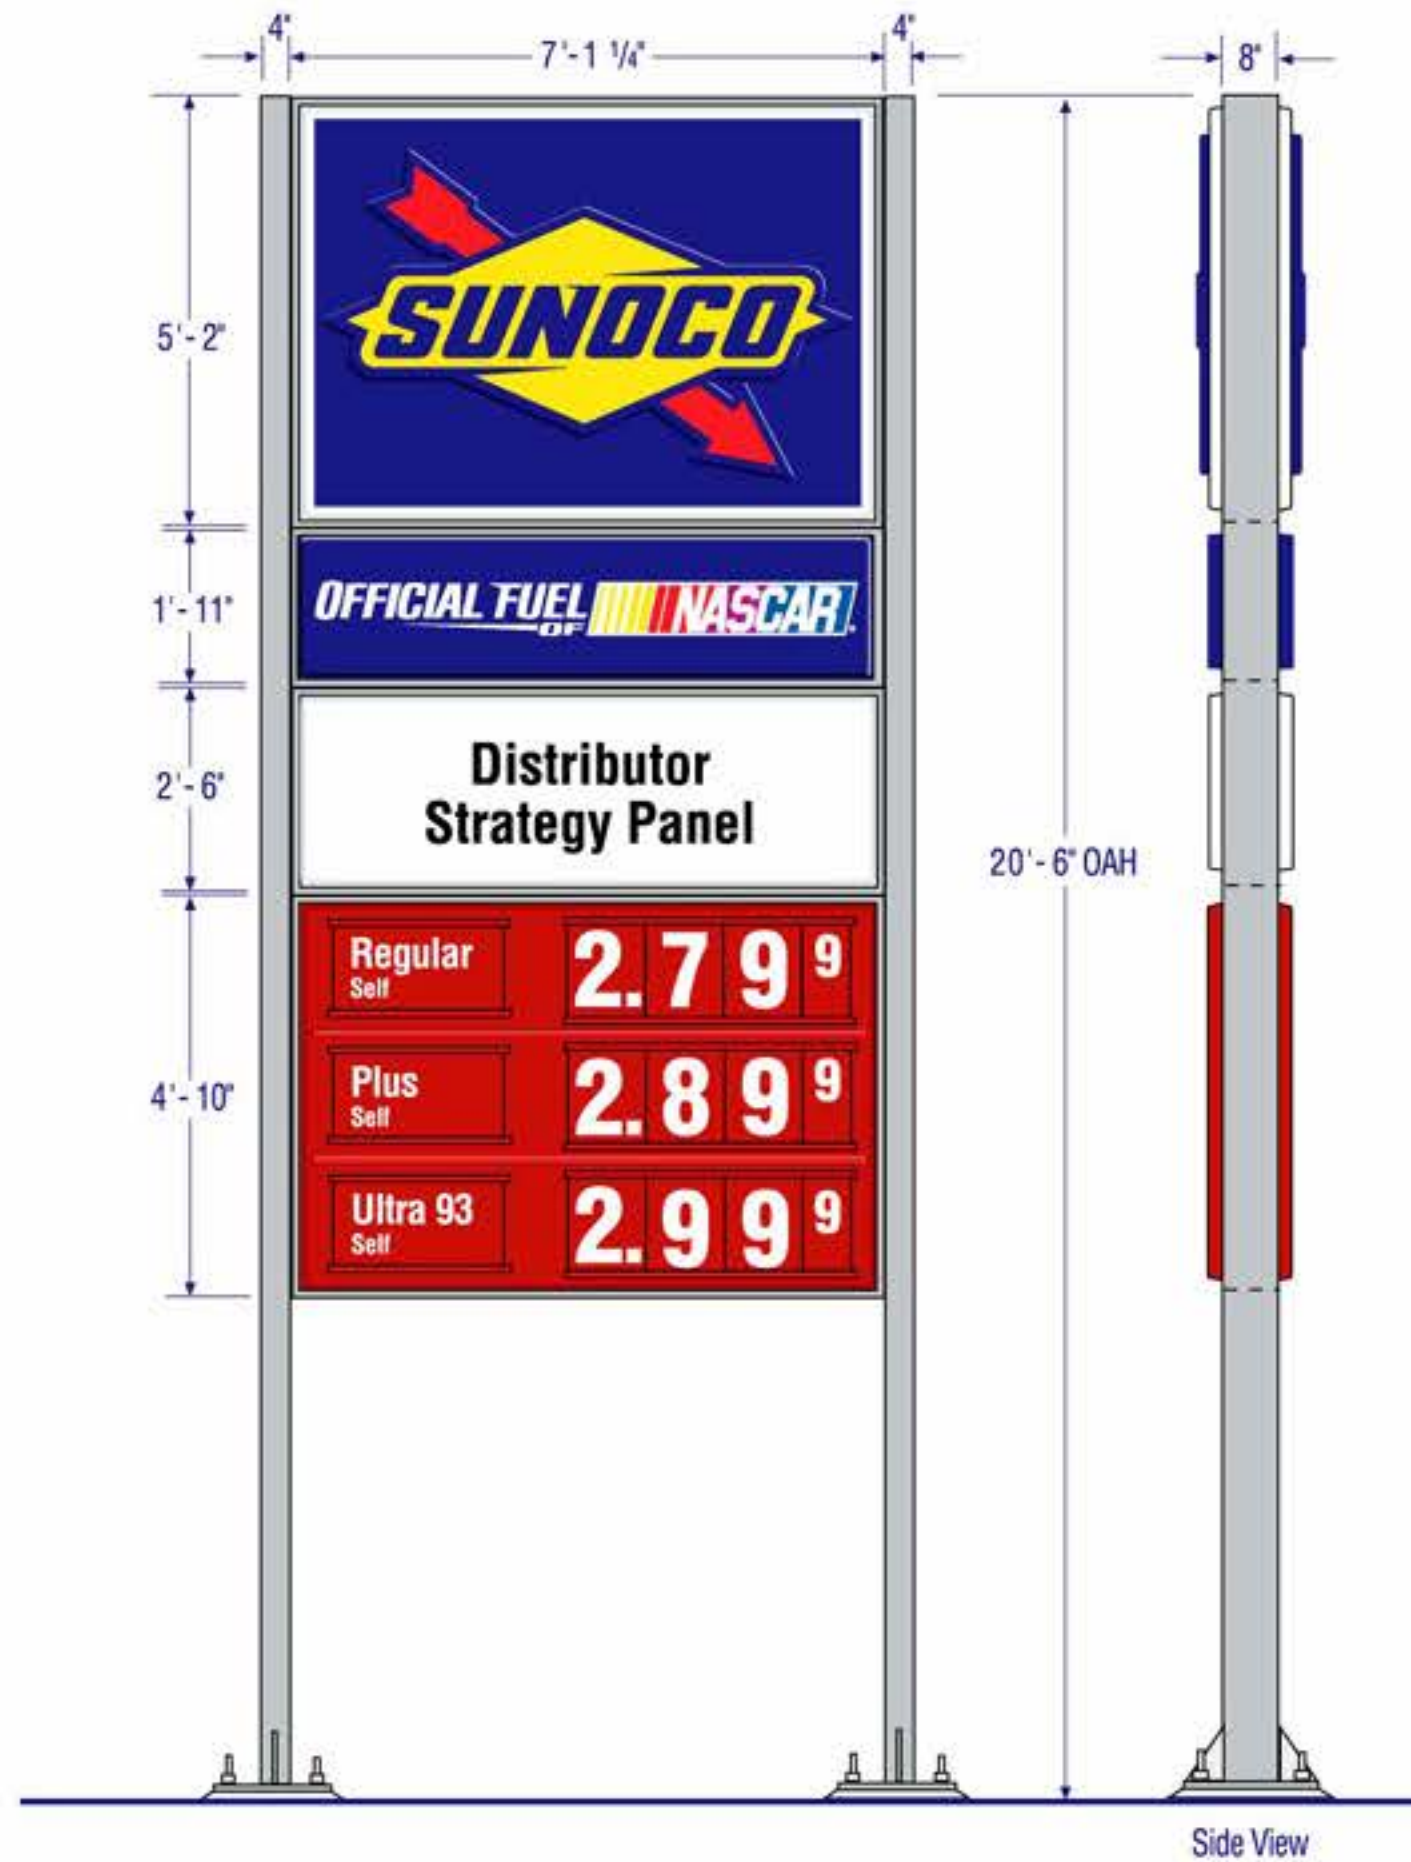

# 84.66 Square Feet

This configuration includes

- Logo Panel
- 3-Product Panel
- Diesel Panel

# 98.28 Square Feet

This configuration includes

- Logo Panel
- 3-Product Panel
- Diesel Panel
- NASCAR Panel

# 102.42 Square Feet

This configuration includes

- Logo Panel
- 3-Product Panel
- NASCAR Panel
- Distributor Strategy Panel

# 102.42 Square Feet

This configuration includes

- Logo Panel
- 3-Product Panel
- Diesel Panel
- Distributor Strategy Panel