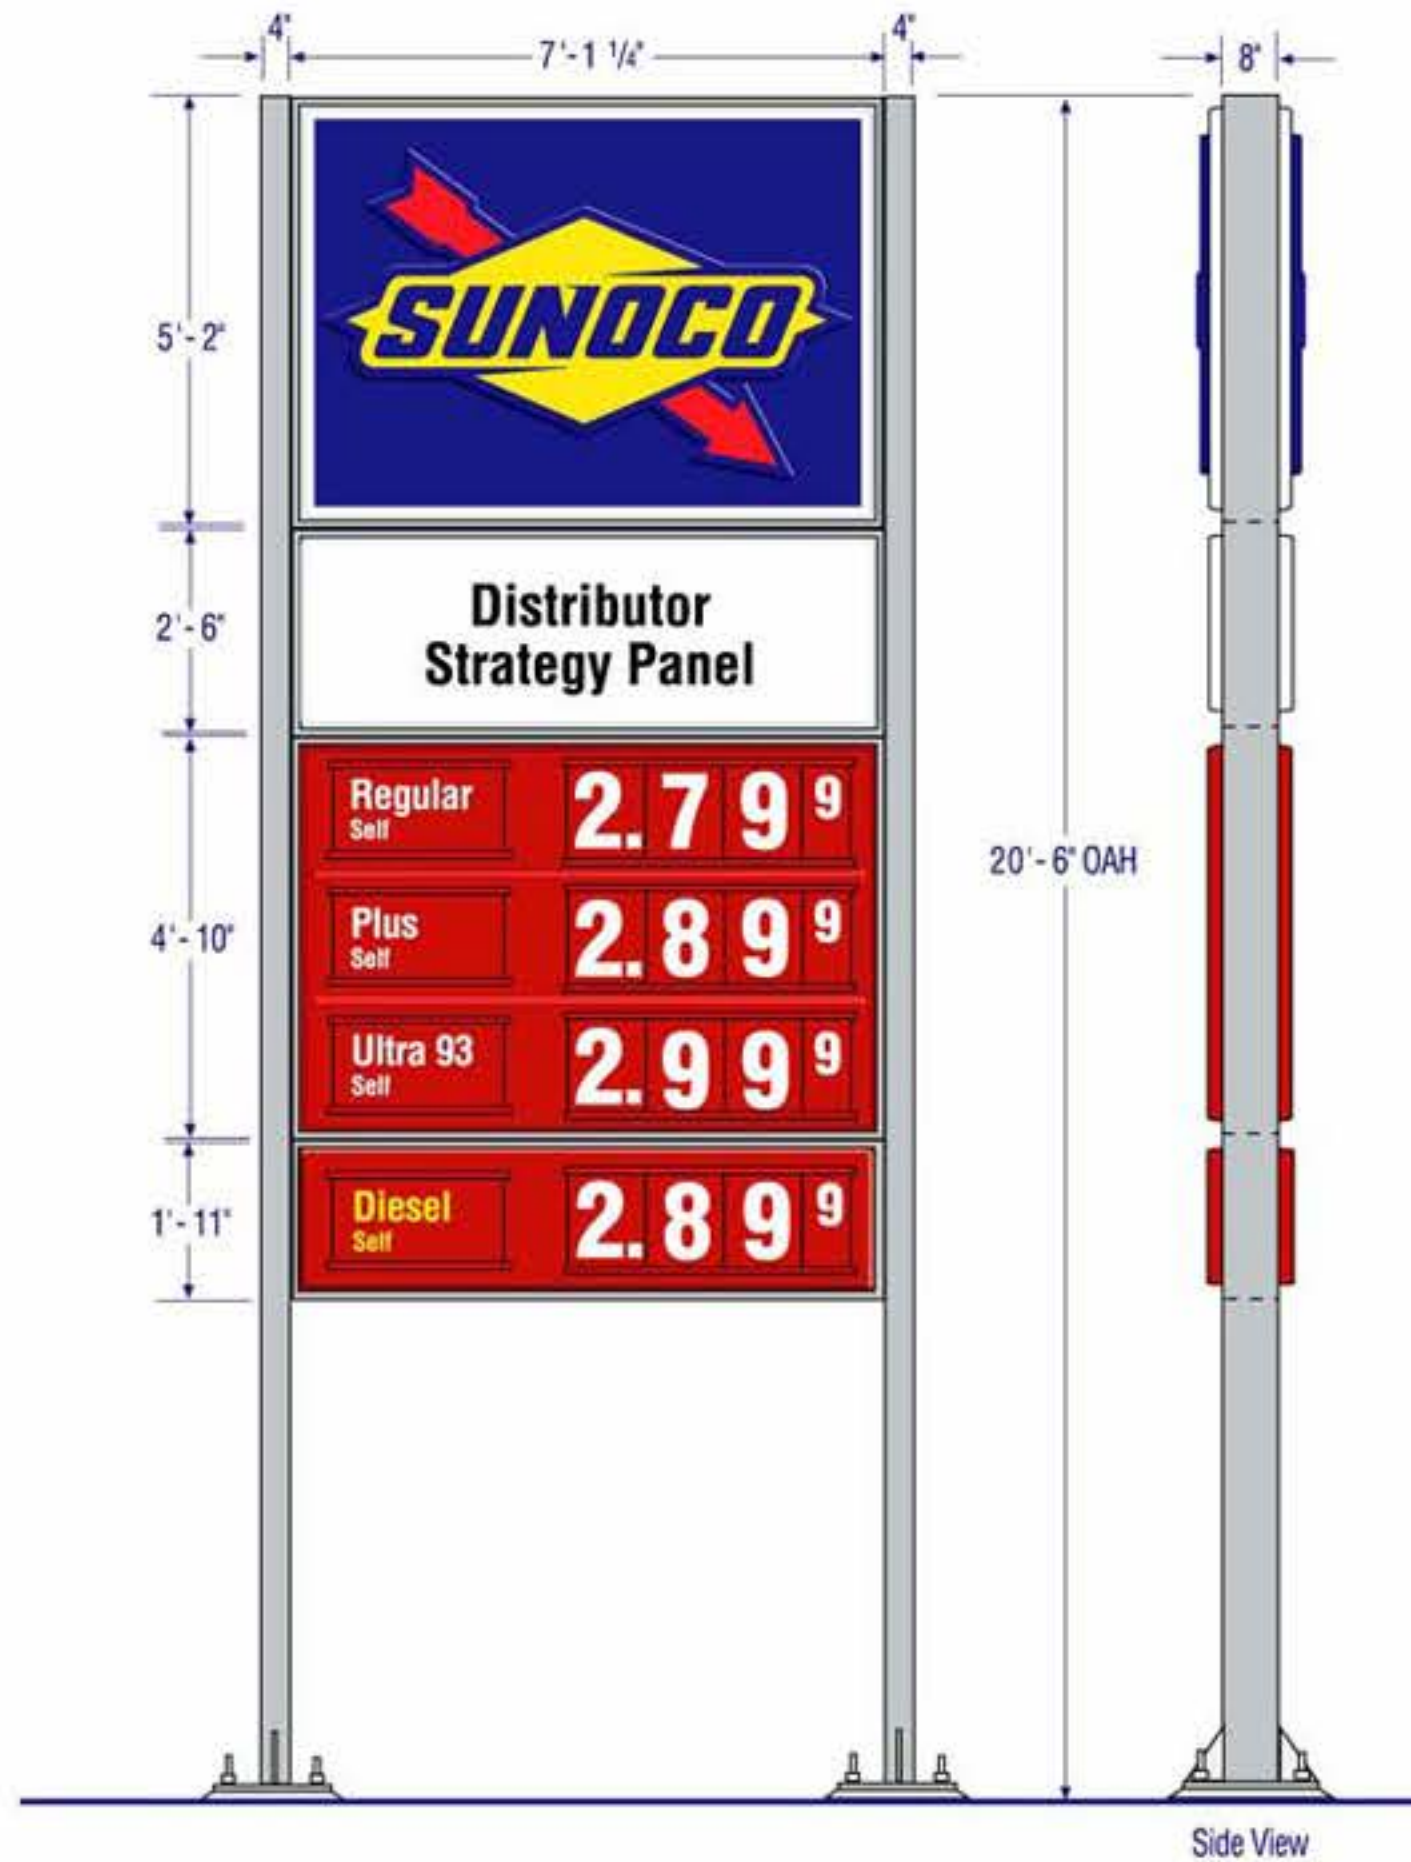

# 84.66 Square Feet

This configuration includes

- Logo Panel
- 3-Product Panel
- Diesel Panel

# 98.28 Square Feet

This configuration includes

- Logo Panel
- 3-Product Panel
- Diesel Panel
- NASCAR Panel

# 102.42 Square Feet

This configuration includes

- Logo Panel
- 3-Product Panel
- NASCAR Panel
- Distributor Strategy Panel

# 102.42 Square Feet

This configuration includes

- Logo Panel
- 3-Product Panel
- Diesel Panel
- Distributor Strategy Panel