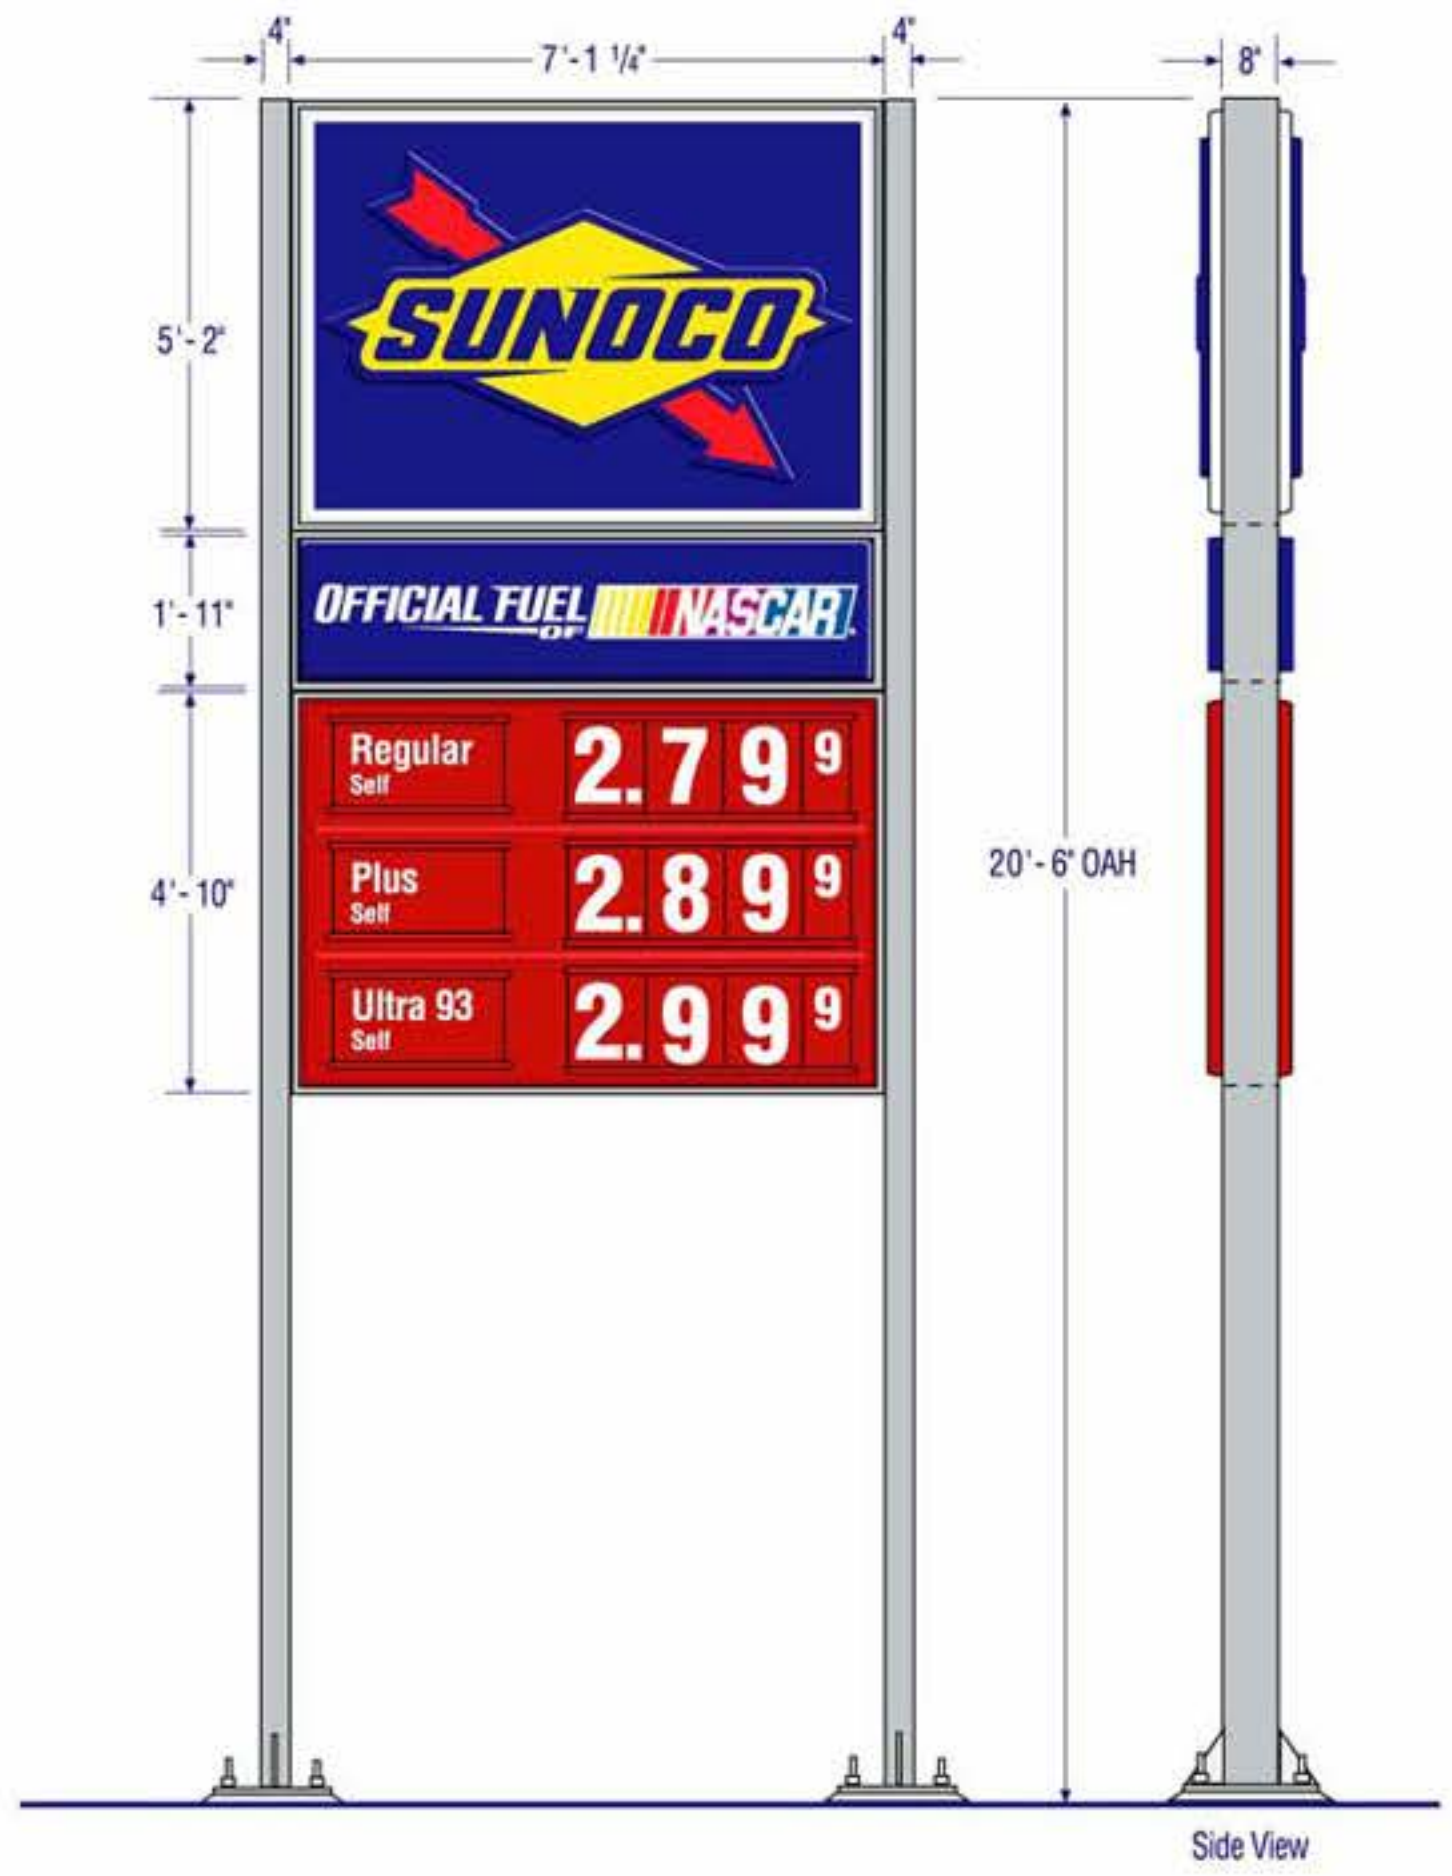

Click on the images below to view the available 7 ft. Goalpost signs

71.04 Sq. Ft.

84.66 Sq. Ft.

84.66 Sq. Ft.

98.28 Sq. Ft.

102.42 Sq. Ft.

102.42 Sq. Ft.

116.04 Sq. Ft.

# 84.66 Square Feet

This configuration includes

- Logo Panel
- 3-Product Panel
- Diesel Panel

# 98.28 Square Feet

This configuration includes

- Logo Panel
- 3-Product Panel
- Diesel Panel
- NASCAR Panel

# 102.42 Square Feet

This configuration includes

- Logo Panel
- 3-Product Panel
- Diesel Panel
- Distributor Strategy Panel