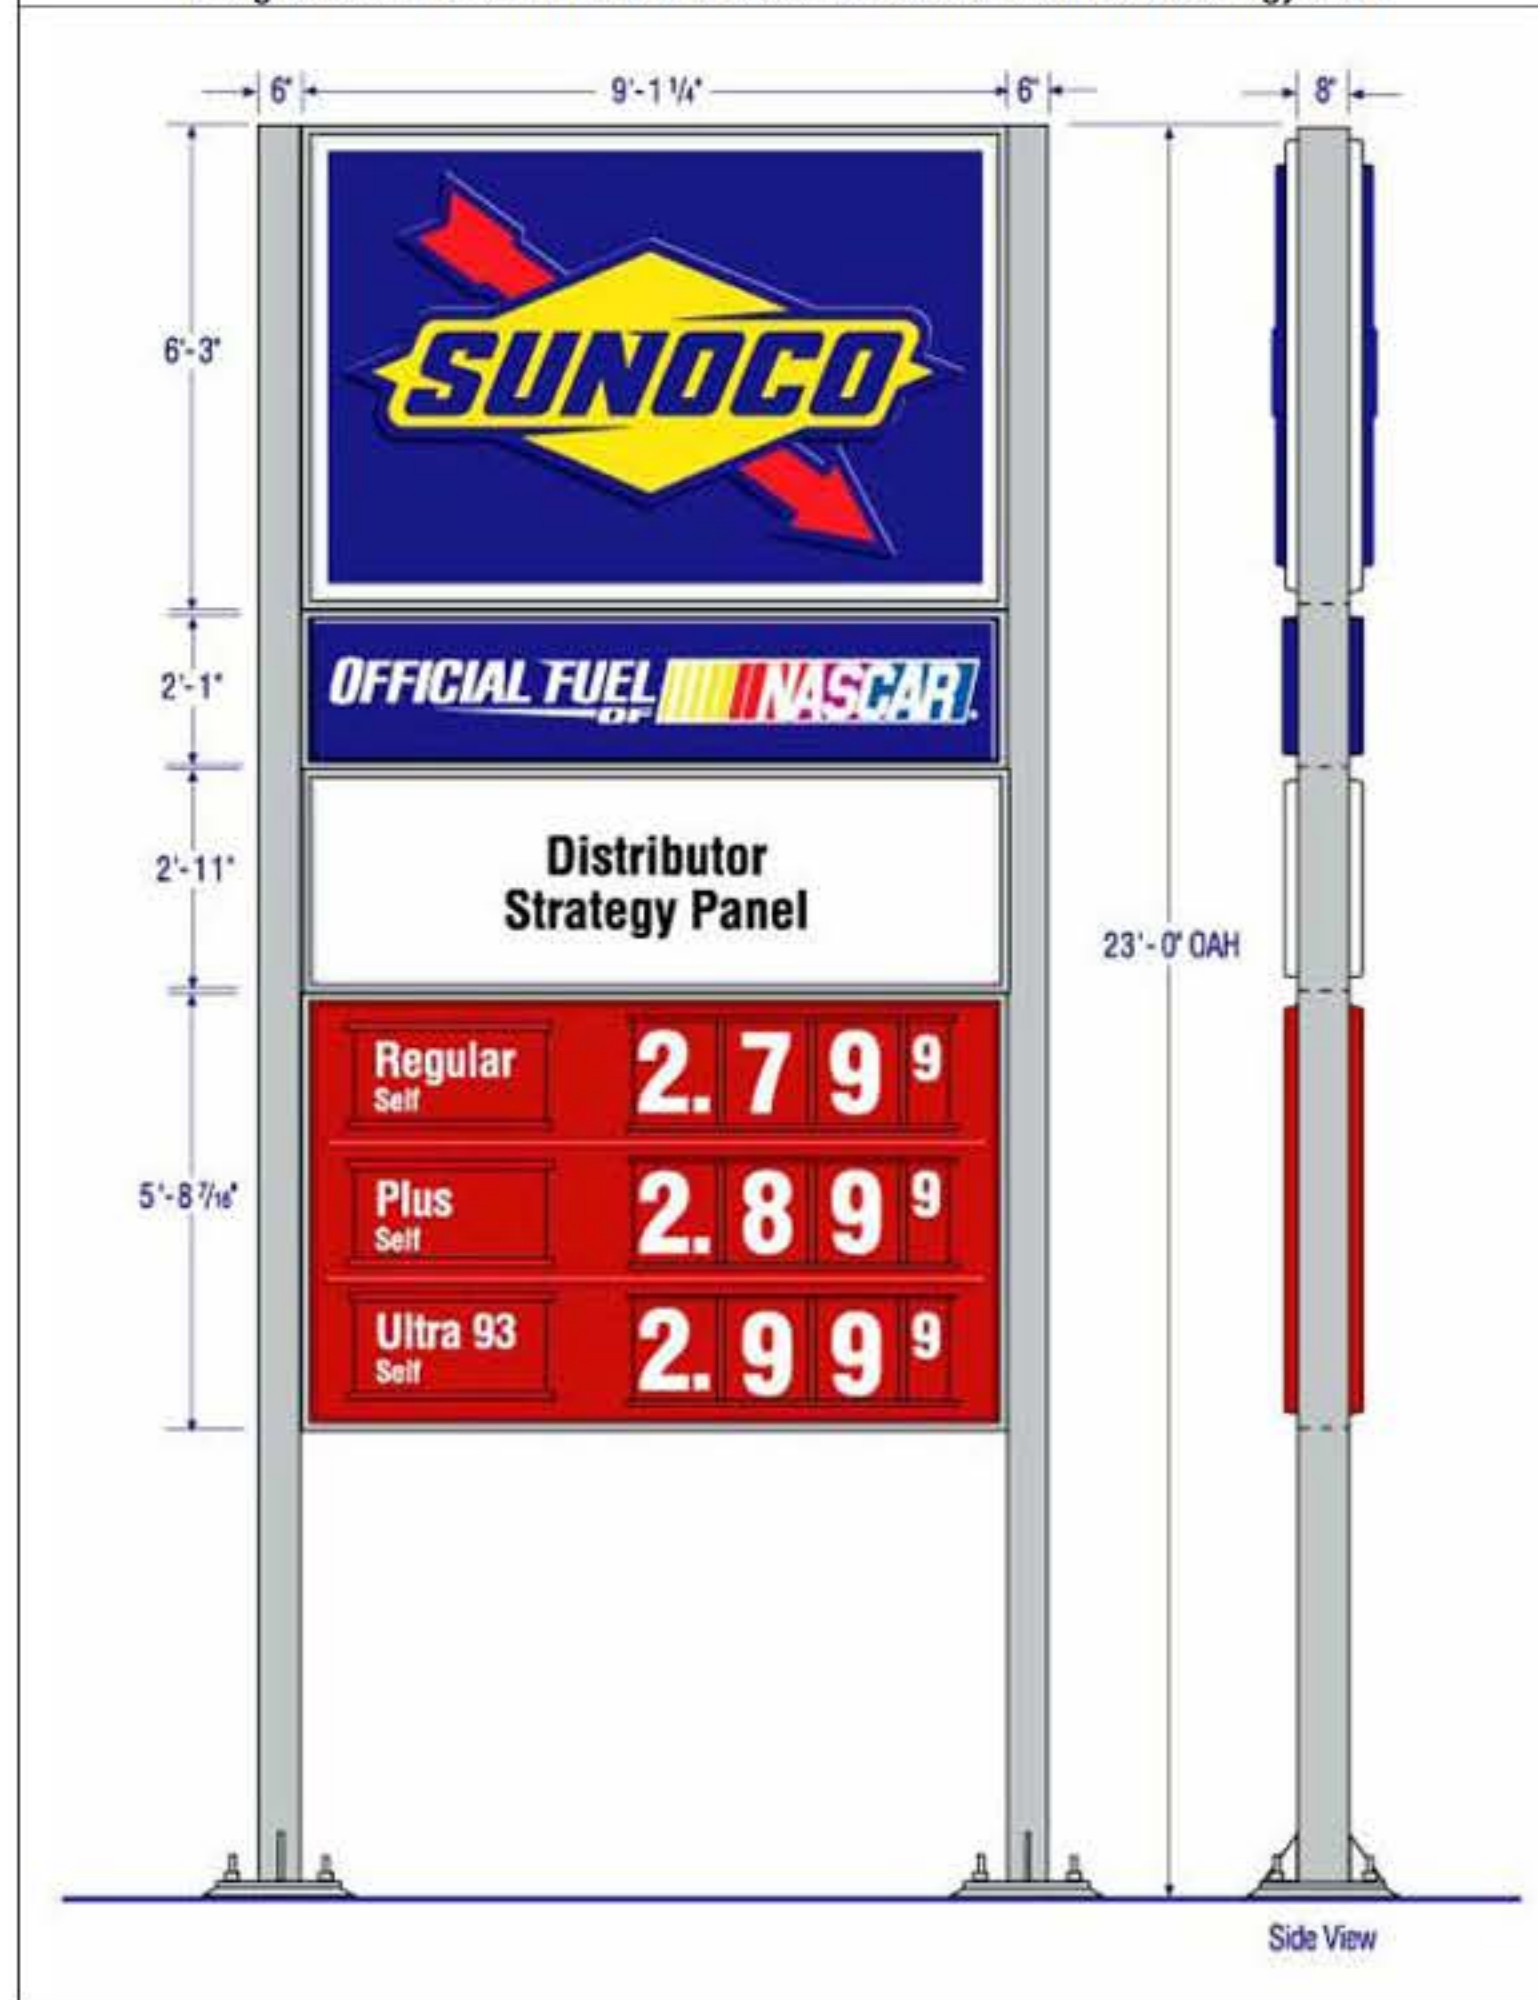

Click on the images below to view the available 9 ft. Goalpost signs

108.87 Sq. Ft.

127.84 Sq. Ft.

127.84 Sq. Ft.

146.81 Sq. Ft.

154.39 Sq. Ft.

154.39 Sq. Ft.

173.36 Sq. Ft.

108.87 Square Feet

This configuration includes
• Logo Panel • 3-Product Panel

127.84 Square Feet

This configuration includes

- Logo Panel
- 3-Product Panel
- NASCAR Panel

127.84 Square Feet

This configuration includes

- Logo Panel
- 3-Product Panel
- Diesel Panel

146.81 Square Feet

This configuration includes

- Logo Panel
- 3-Product Panel
- Diesel Panel
- NASCAR Panel

154.39 Square Feet

This configuration includes

- Logo Panel
- 3-Product Panel
- NASCAR Panel
- Distributor Strategy Panel

154.39 Square Feet

This configuration includes

- Logo Panel
- 3-Product Panel
- Diesel Panel
- Distributor Strategy Panel

173.36 Square Feet

This configuration includes

- Logo Panel
- 3-Product Panel
- Diesel Panel
- NASCAR Panel
- Distributor Strategy Panel