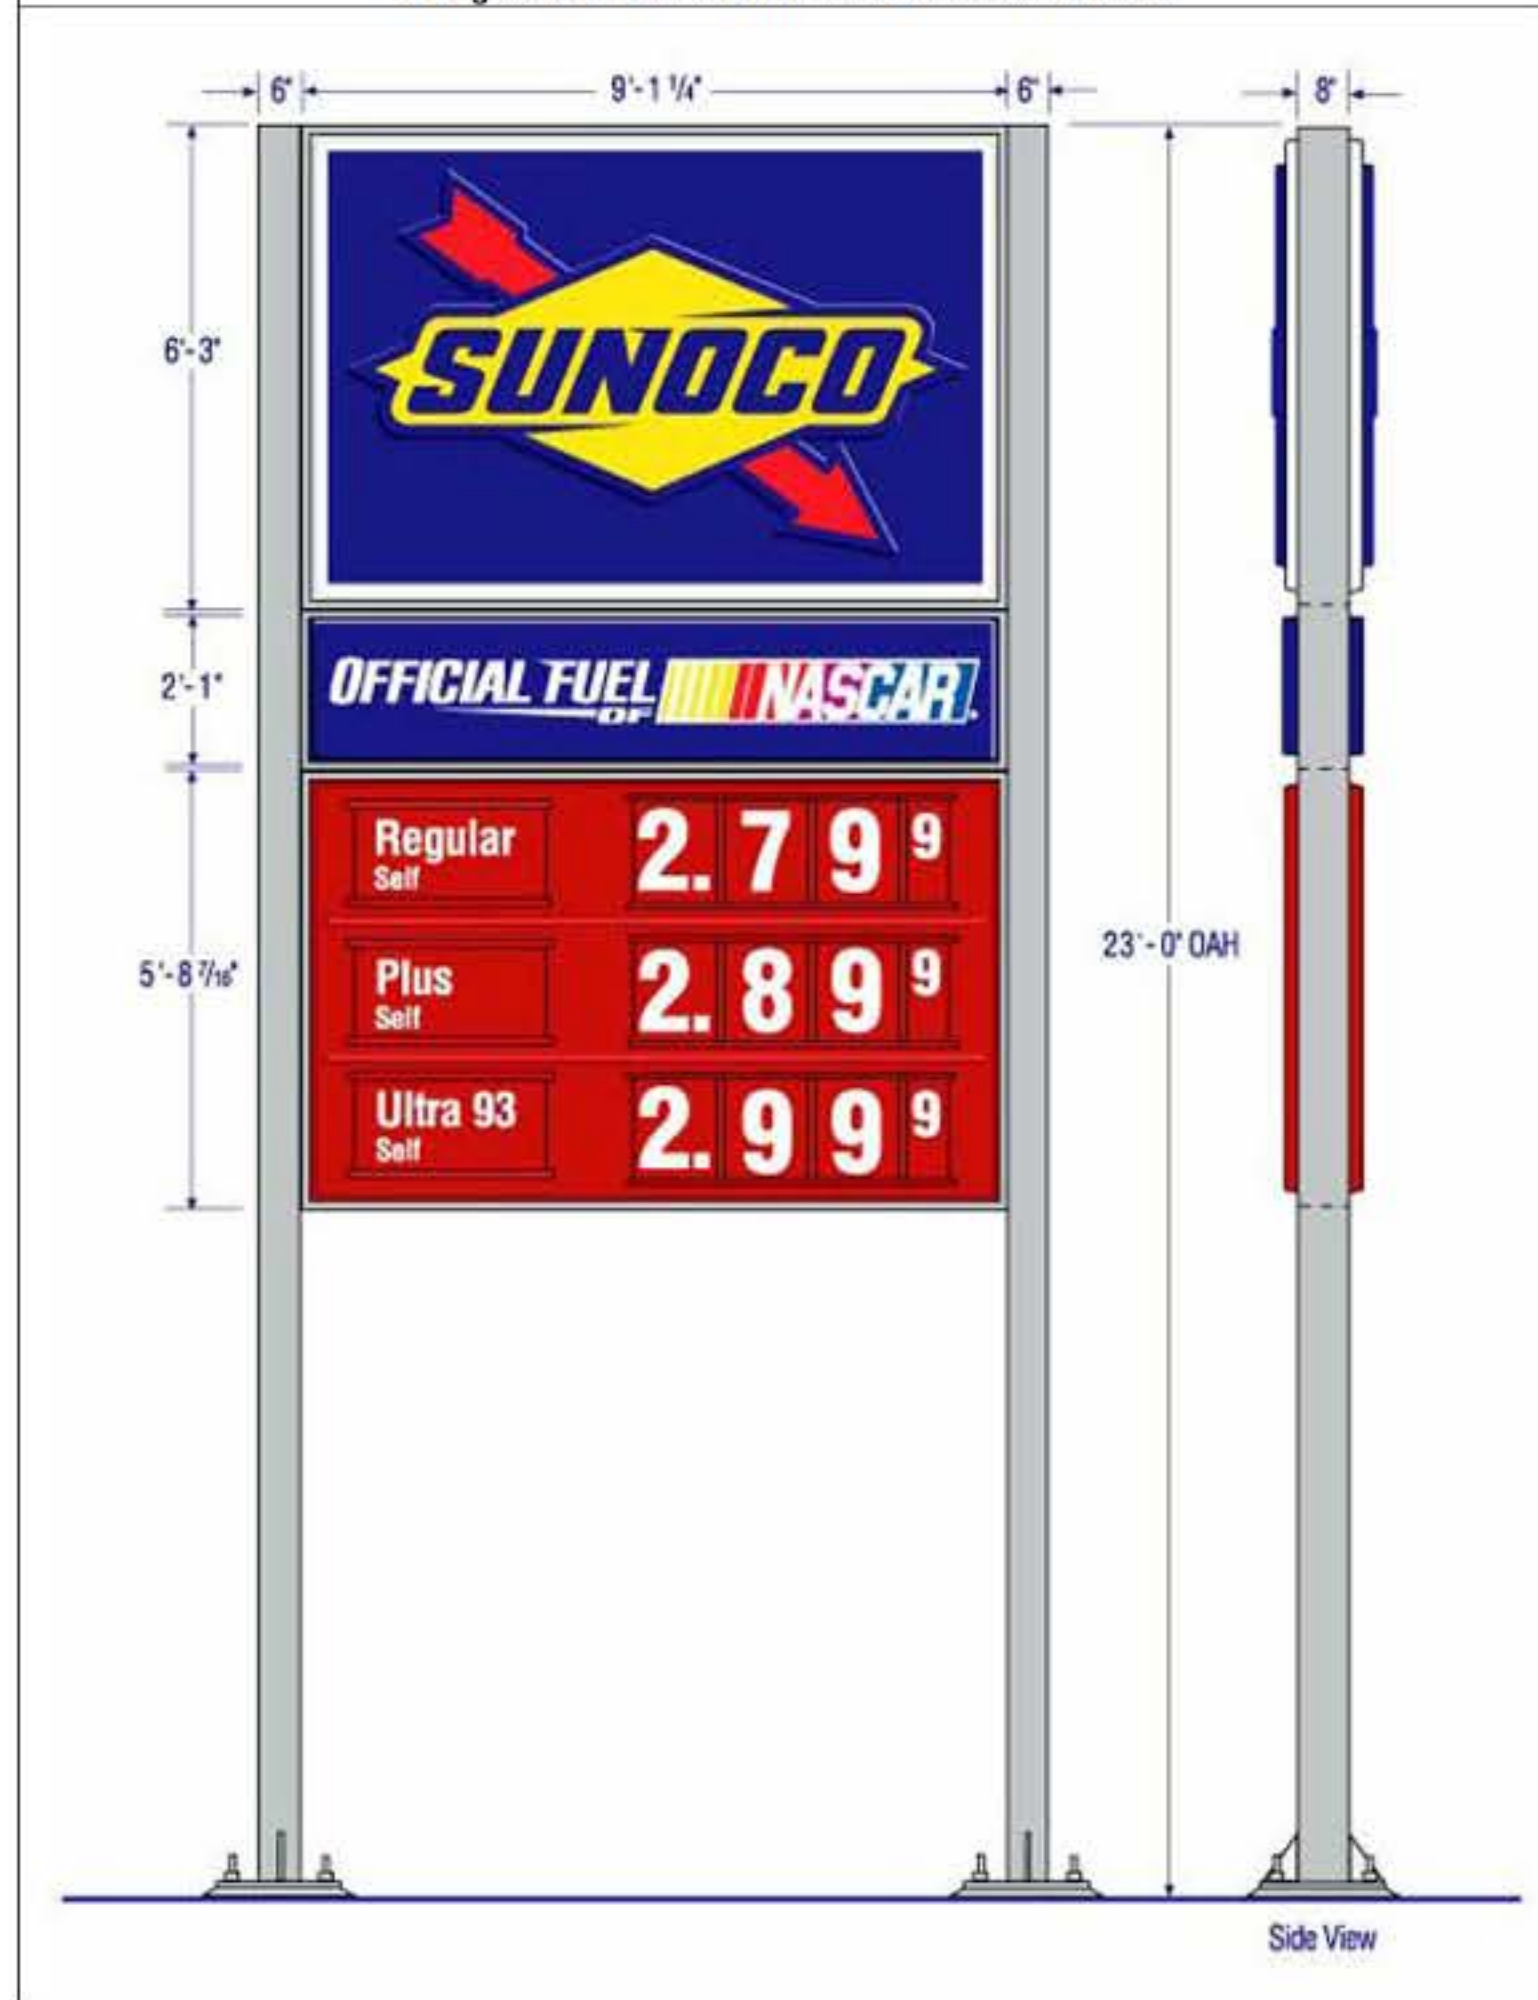

Click on the images below to view the available 9 ft. Goalpost signs

108.87 Sq. Ft.

127.84 Sq. Ft.

127.84 Sq. Ft.

146.81 Sq. Ft.

154.39 Sq. Ft.

154.39 Sq. Ft.

173.36 Sq. Ft.

108.87 Square Feet

This configuration includes
• Logo Panel • 3-Product Panel

127.84 Square Feet

This configuration includes

- Logo Panel
- 3-Product Panel
- NASCAR Panel

127.84 Square Feet

This configuration includes

- Logo Panel
- 3-Product Panel
- Diesel Panel

146.81 Square Feet

This configuration includes

- Logo Panel
- 3-Product Panel
- Diesel Panel
- NASCAR Panel

154.39 Square Feet

This configuration includes

- Logo Panel
- 3-Product Panel
- NASCAR Panel
- Distributor Strategy Panel

154.39 Square Feet

This configuration includes

- Logo Panel
- 3-Product Panel
- Diesel Panel
- Distributor Strategy Panel

173.36 Square Feet

This configuration includes

- Logo Panel
- 3-Product Panel
- Diesel Panel
- NASCAR Panel
- Distributor Strategy Panel