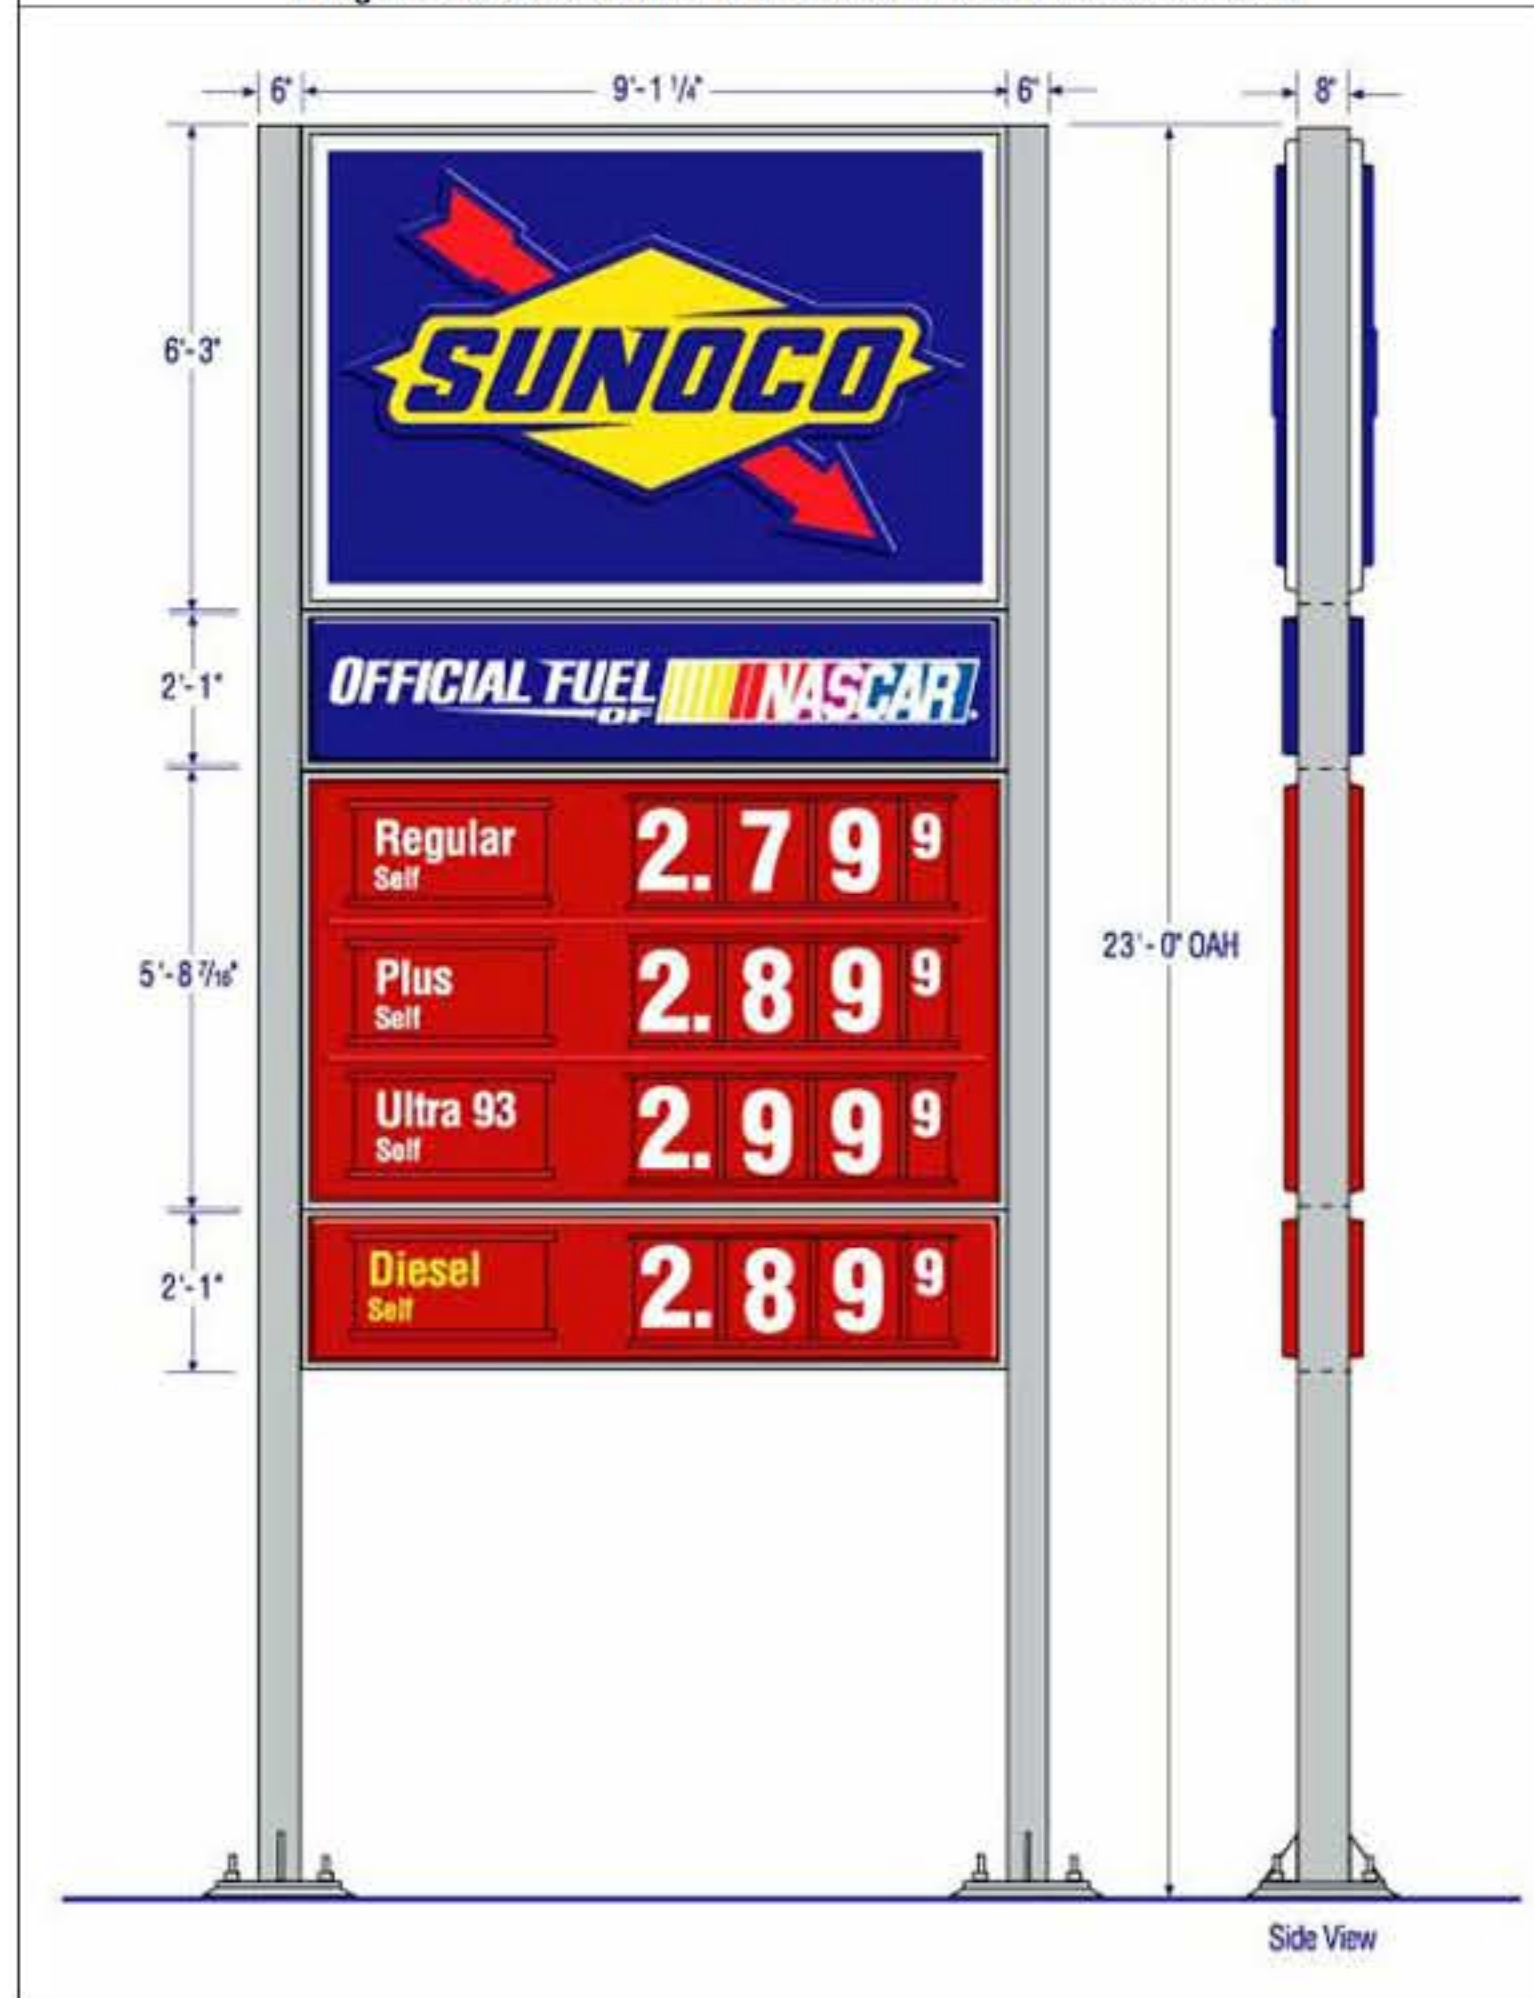

Click on the images below to view the available 9 ft. Goalpost signs

108.87 Sq. Ft.

127.84 Sq. Ft.

127.84 Sq. Ft.

146.81 Sq. Ft.

154.39 Sq. Ft.

154.39 Sq. Ft.

173.36 Sq. Ft.

108.87 Square Feet

This configuration includes
• Logo Panel • 3-Product Panel

127.84 Square Feet

This configuration includes

- Logo Panel
- 3-Product Panel
- NASCAR Panel

127.84 Square Feet

This configuration includes

- Logo Panel
- 3-Product Panel
- Diesel Panel

146.81 Square Feet

This configuration includes

- Logo Panel
- 3-Product Panel
- Diesel Panel
- NASCAR Panel

154.39 Square Feet

This configuration includes

- Logo Panel
- 3-Product Panel
- NASCAR Panel
- Distributor Strategy Panel

154.39 Square Feet

This configuration includes

- Logo Panel
- 3-Product Panel
- Diesel Panel
- Distributor Strategy Panel

173.36 Square Feet

This configuration includes

- Logo Panel
- 3-Product Panel
- Diesel Panel
- NASCAR Panel
- Distributor Strategy Panel