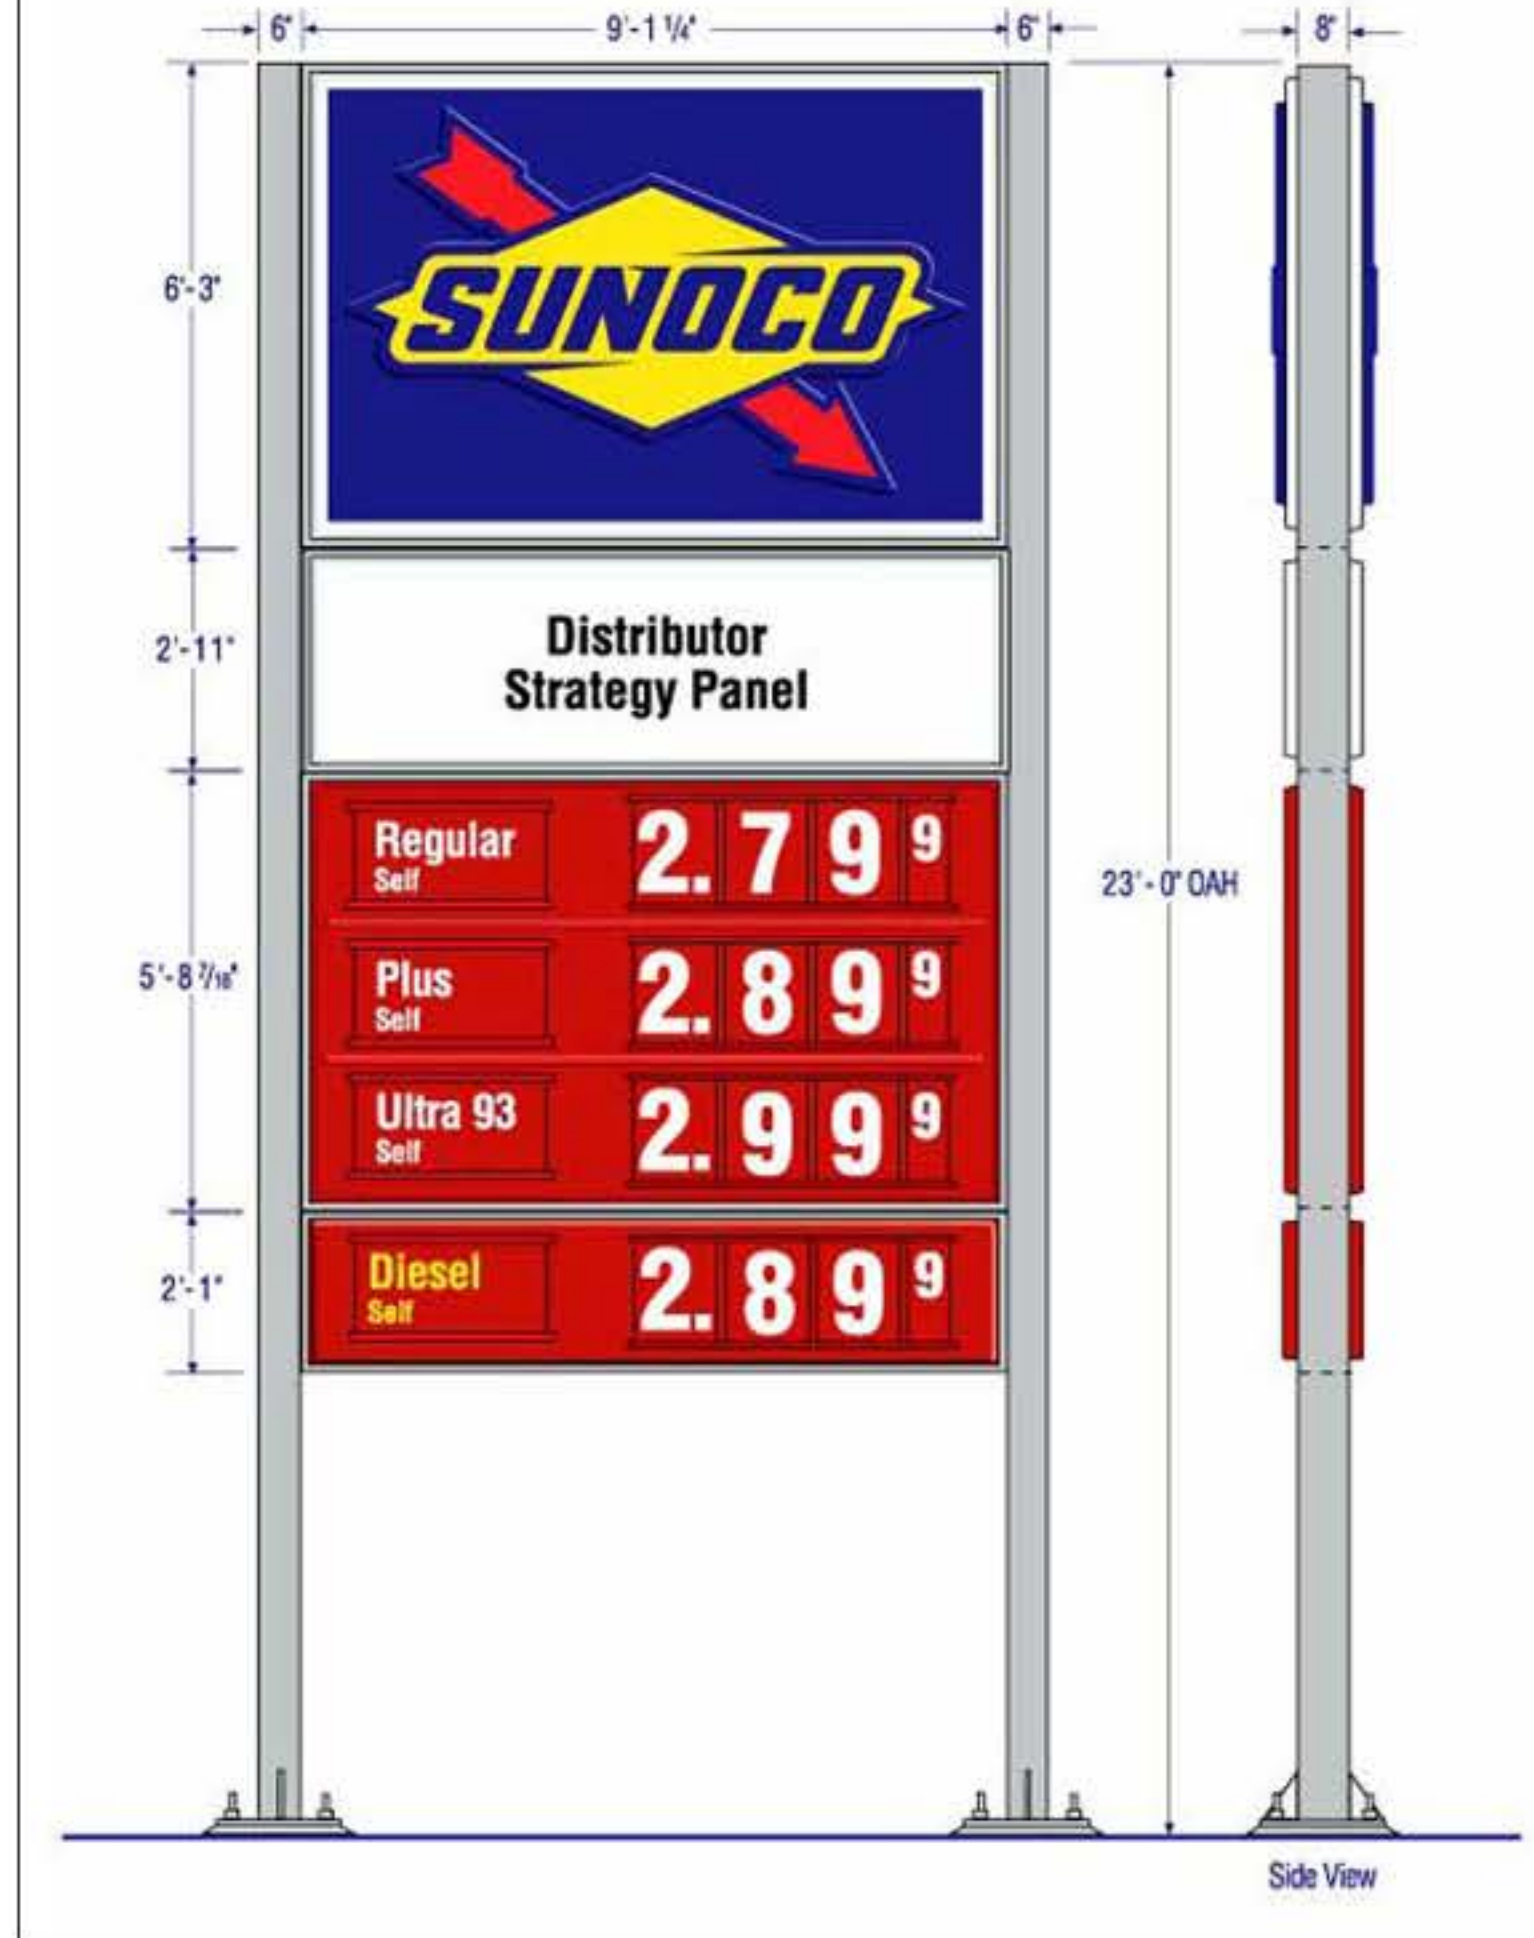

Click on the images below to view the available 9 ft. Goalpost signs

108.87 Sq. Ft.

127.84 Sq. Ft.

127.84 Sq. Ft.

146.81 Sq. Ft.

154.39 Sq. Ft.

154.39 Sq. Ft.

173.36 Sq. Ft.

108.87 Square Feet

This configuration includes
• Logo Panel • 3-Product Panel

127.84 Square Feet

This configuration includes

- Logo Panel
- 3-Product Panel
- NASCAR Panel

127.84 Square Feet

This configuration includes

- Logo Panel
- 3-Product Panel
- Diesel Panel

146.81 Square Feet

This configuration includes

- Logo Panel
- 3-Product Panel
- Diesel Panel
- NASCAR Panel

154.39 Square Feet

This configuration includes

- Logo Panel
- 3-Product Panel
- NASCAR Panel
- Distributor Strategy Panel

154.39 Square Feet

This configuration includes

- Logo Panel
- 3-Product Panel
- Diesel Panel
- Distributor Strategy Panel

173.36 Square Feet

This configuration includes

- Logo Panel
- 3-Product Panel
- Diesel Panel
- NASCAR Panel
- Distributor Strategy Panel