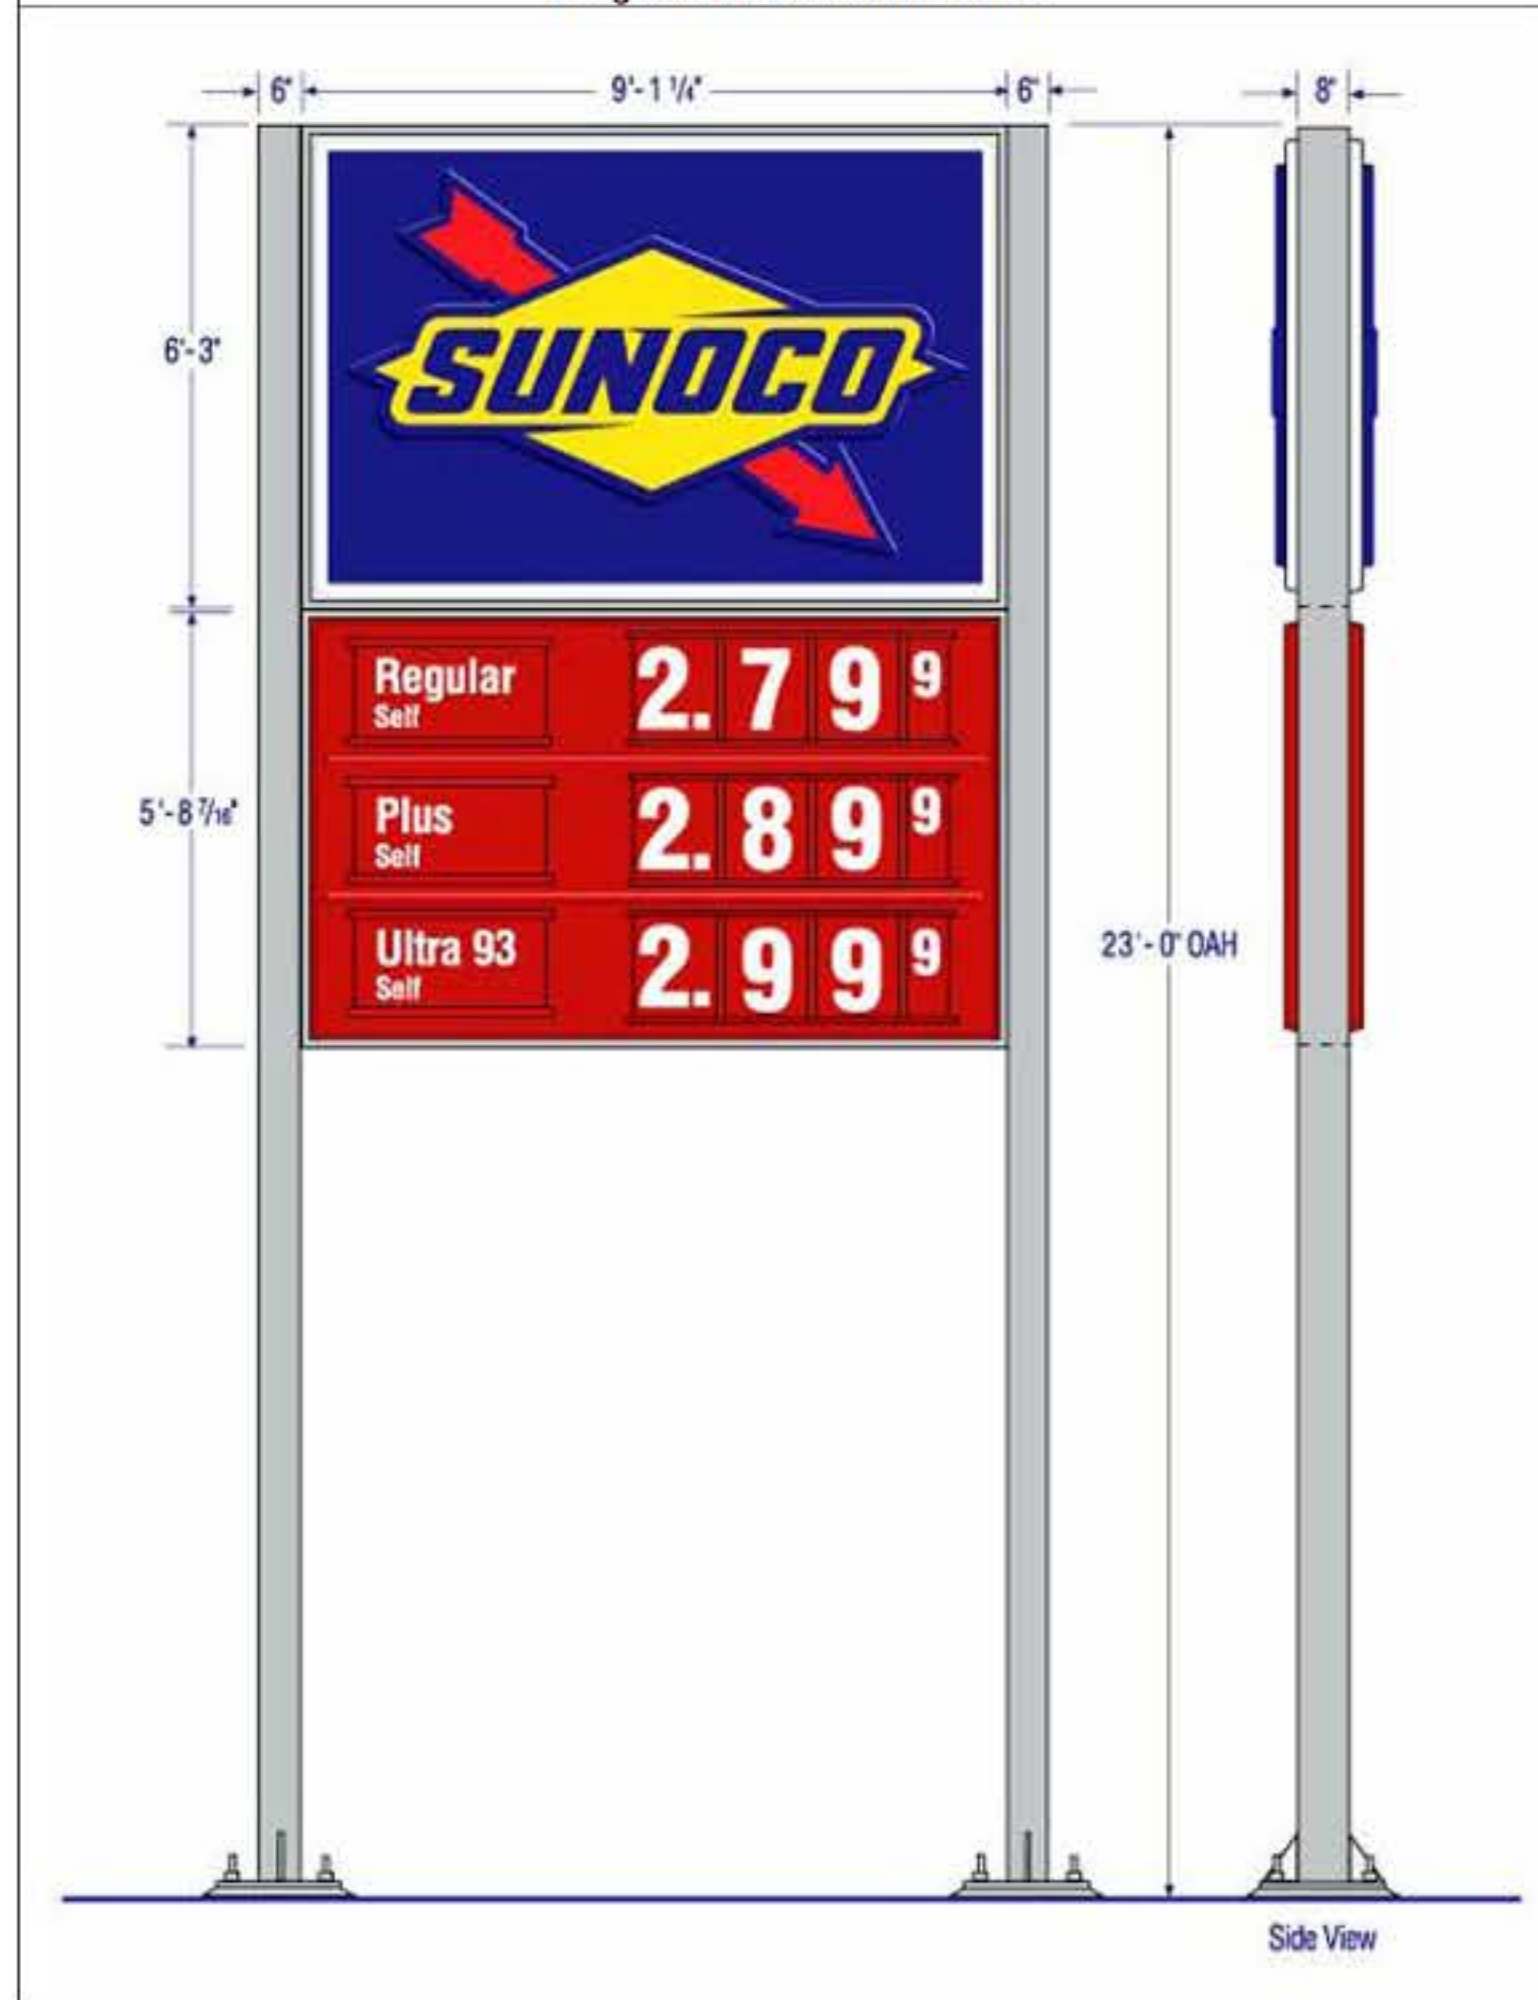

Click on the images below to view the available 9 ft. Goalpost signs

108.87 Sq. Ft.

127.84 Sq. Ft.

127.84 Sq. Ft.

146.81 Sq. Ft.

154.39 Sq. Ft.

154.39 Sq. Ft.

173.36 Sq. Ft.

108.87 Square Feet

This configuration includes
• Logo Panel • 3-Product Panel

127.84 Square Feet

This configuration includes

- Logo Panel
- 3-Product Panel
- NASCAR Panel

127.84 Square Feet

This configuration includes

- Logo Panel
- 3-Product Panel
- Diesel Panel

146.81 Square Feet

This configuration includes

- Logo Panel
- 3-Product Panel
- Diesel Panel
- NASCAR Panel

154.39 Square Feet

This configuration includes

- Logo Panel
- 3-Product Panel
- NASCAR Panel
- Distributor Strategy Panel

154.39 Square Feet

This configuration includes

- Logo Panel
- 3-Product Panel
- Diesel Panel
- Distributor Strategy Panel

173.36 Square Feet

This configuration includes

- Logo Panel
- 3-Product Panel
- Diesel Panel
- NASCAR Panel
- Distributor Strategy Panel