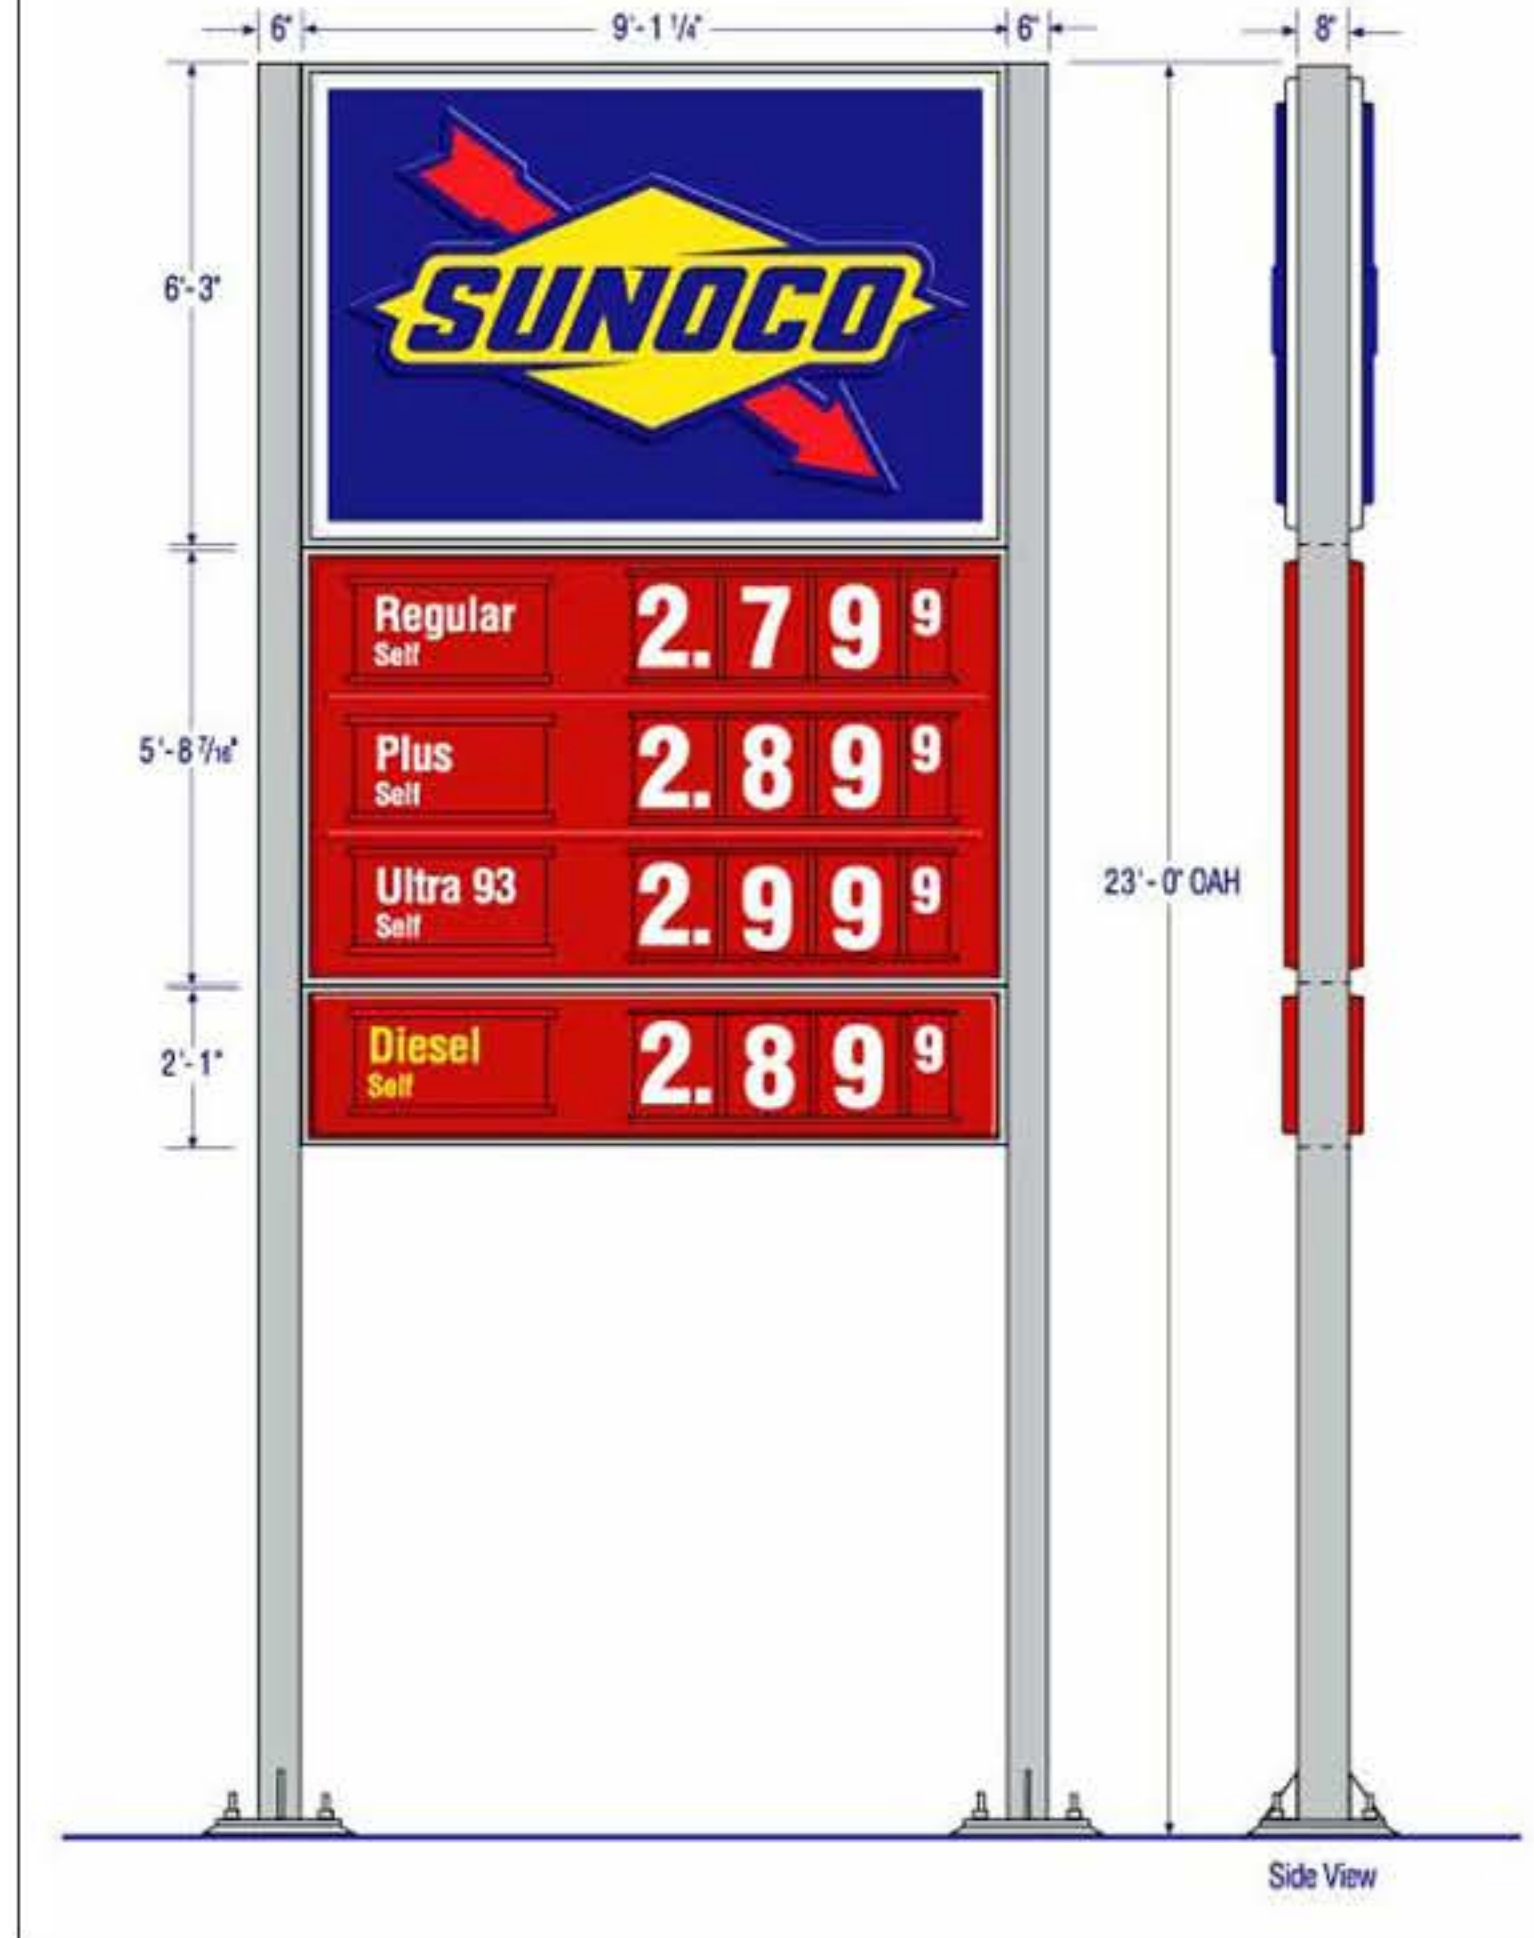

Click on the images below to view the available 9 ft. Goalpost signs

108.87 Sq. Ft.

127.84 Sq. Ft.

127.84 Sq. Ft.

146.81 Sq. Ft.

154.39 Sq. Ft.

154.39 Sq. Ft.

173.36 Sq. Ft.

108.87 Square Feet

This configuration includes
• Logo Panel • 3-Product Panel

127.84 Square Feet

This configuration includes

- Logo Panel
- 3-Product Panel
- NASCAR Panel

127.84 Square Feet

This configuration includes

- Logo Panel
- 3-Product Panel
- Diesel Panel

146.81 Square Feet

This configuration includes

- Logo Panel
- 3-Product Panel
- Diesel Panel
- NASCAR Panel

154.39 Square Feet

This configuration includes

- Logo Panel
- 3-Product Panel
- NASCAR Panel
- Distributor Strategy Panel

154.39 Square Feet

This configuration includes

- Logo Panel
- 3-Product Panel
- Diesel Panel
- Distributor Strategy Panel

173.36 Square Feet

This configuration includes

- Logo Panel
- 3-Product Panel
- Diesel Panel
- NASCAR Panel
- Distributor Strategy Panel