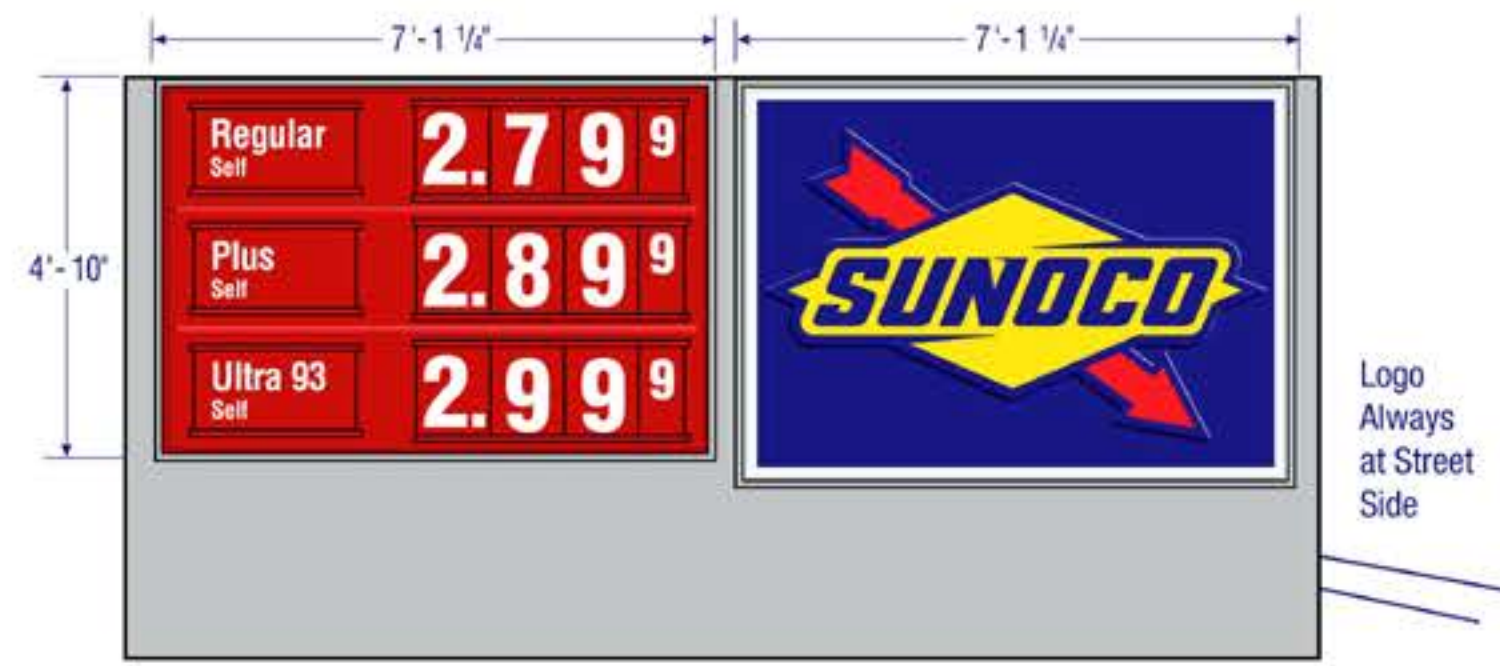

Click on the images below to view the available 7 ft. Monument signs

71.04 Sq. Ft.

98.28 Sq. Ft.

[Back](#)

71.04 Square Feet

This configuration includes
• 3-Product Panel

[Close this window](#)

98.28 Square Feet

This configuration includes
 • 4-Product Panel

[Close this window](#)