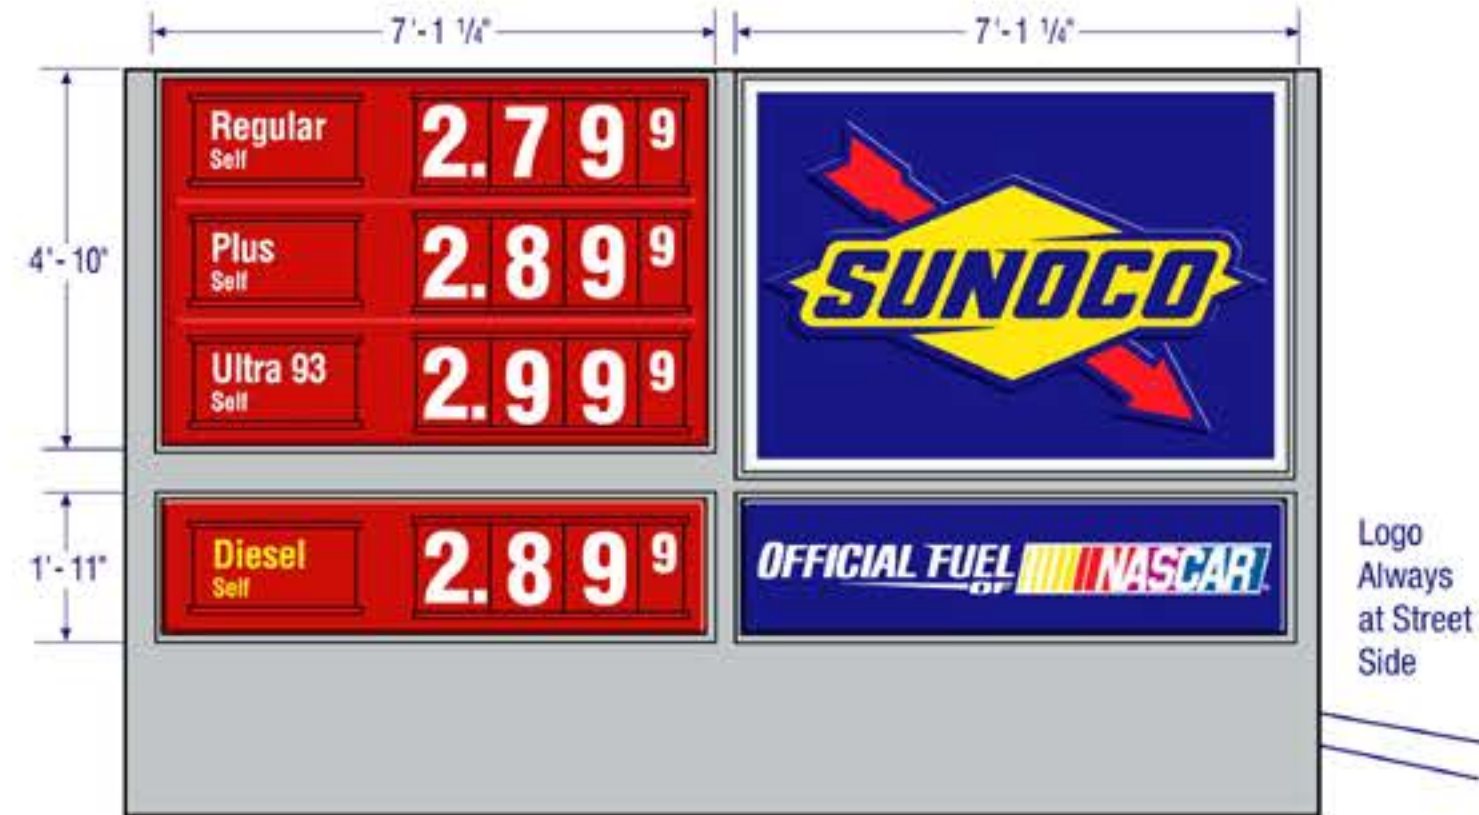

Click on the images below to view the available 7 ft. Monument signs

71.04 Sq. Ft.

98.28 Sq. Ft.

[Back](#)

71.04 Square Feet

This configuration includes
• 3-Product Panel

[Close this window](#)

98.28 Square Feet

This configuration includes
 • 4-Product Panel

[Close this window](#)