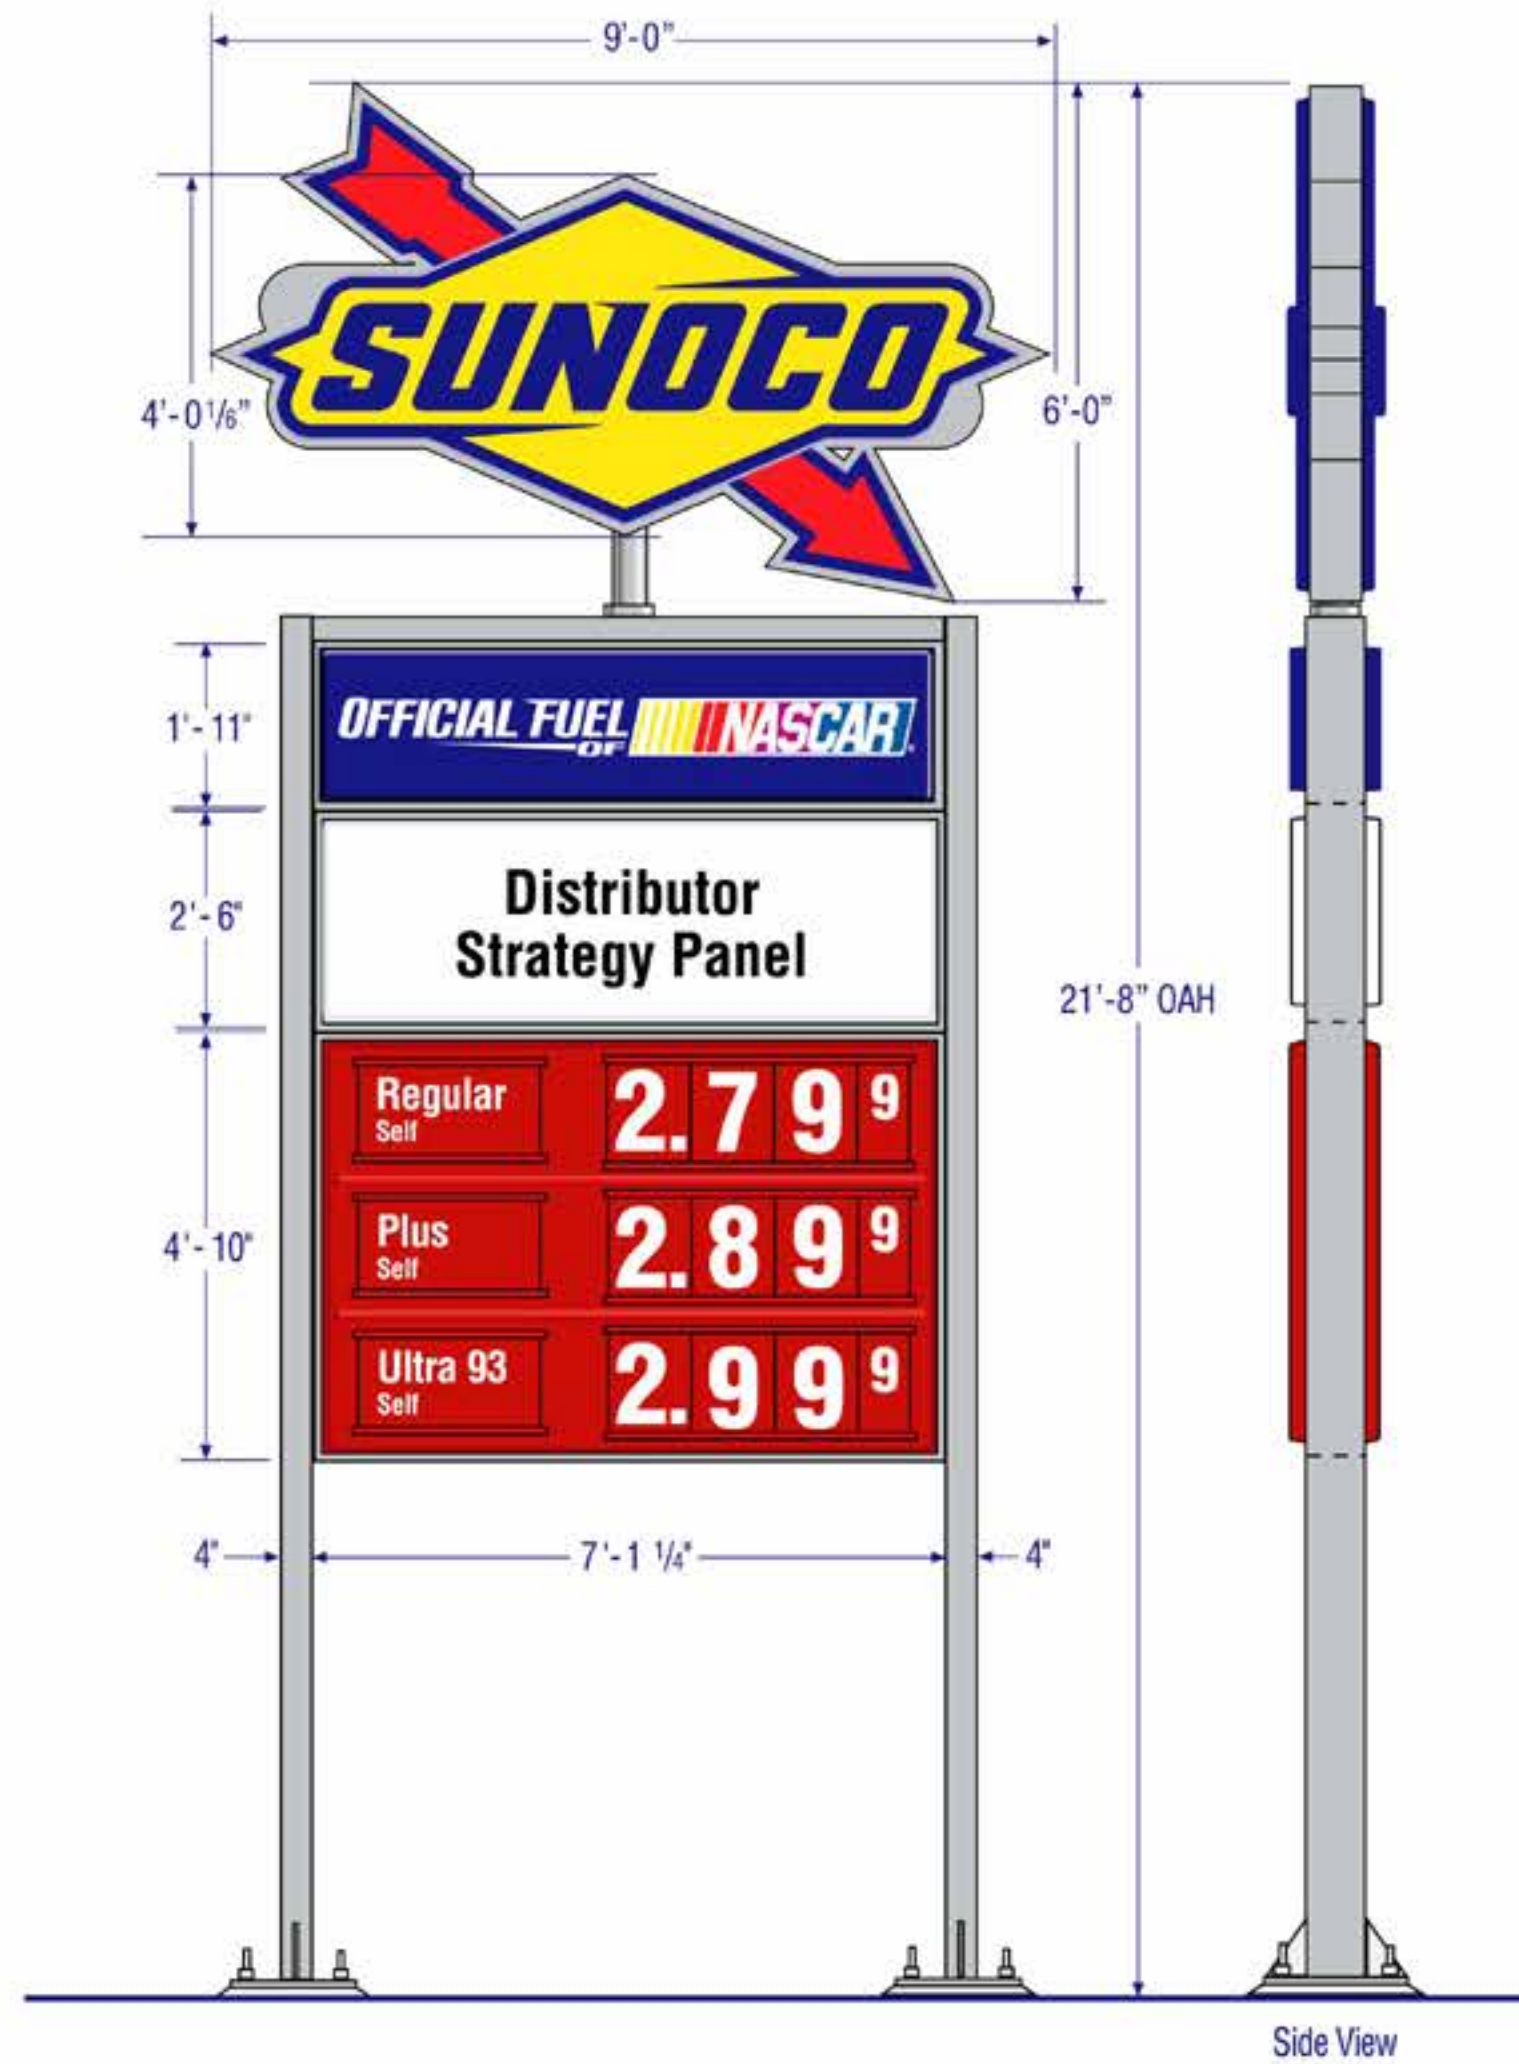

Click on the images below to view the available 7 ft. Traditional Diamond Over Internally-Illuminated Goalpost signs

69.63 Sq. Ft.

90.94 Sq. Ft.

83.83 Sq. Ft.

105.15 Sq. Ft.

[Back](#)

# 69.63 Square Feet

This configuration includes  
• Logo Panel • 3-Product Panel • NASCAR Panel

# 90.94 Square Feet

This configuration includes

- Logo Panel
- 3-Product Panel
- NASCAR Panel
- Distributor Strategy Panel

# 105.15 Square Feet

This configuration includes

- Logo Panel
- 4-Product Panel
- NASCAR Panel
- Distributor Strategy Panel