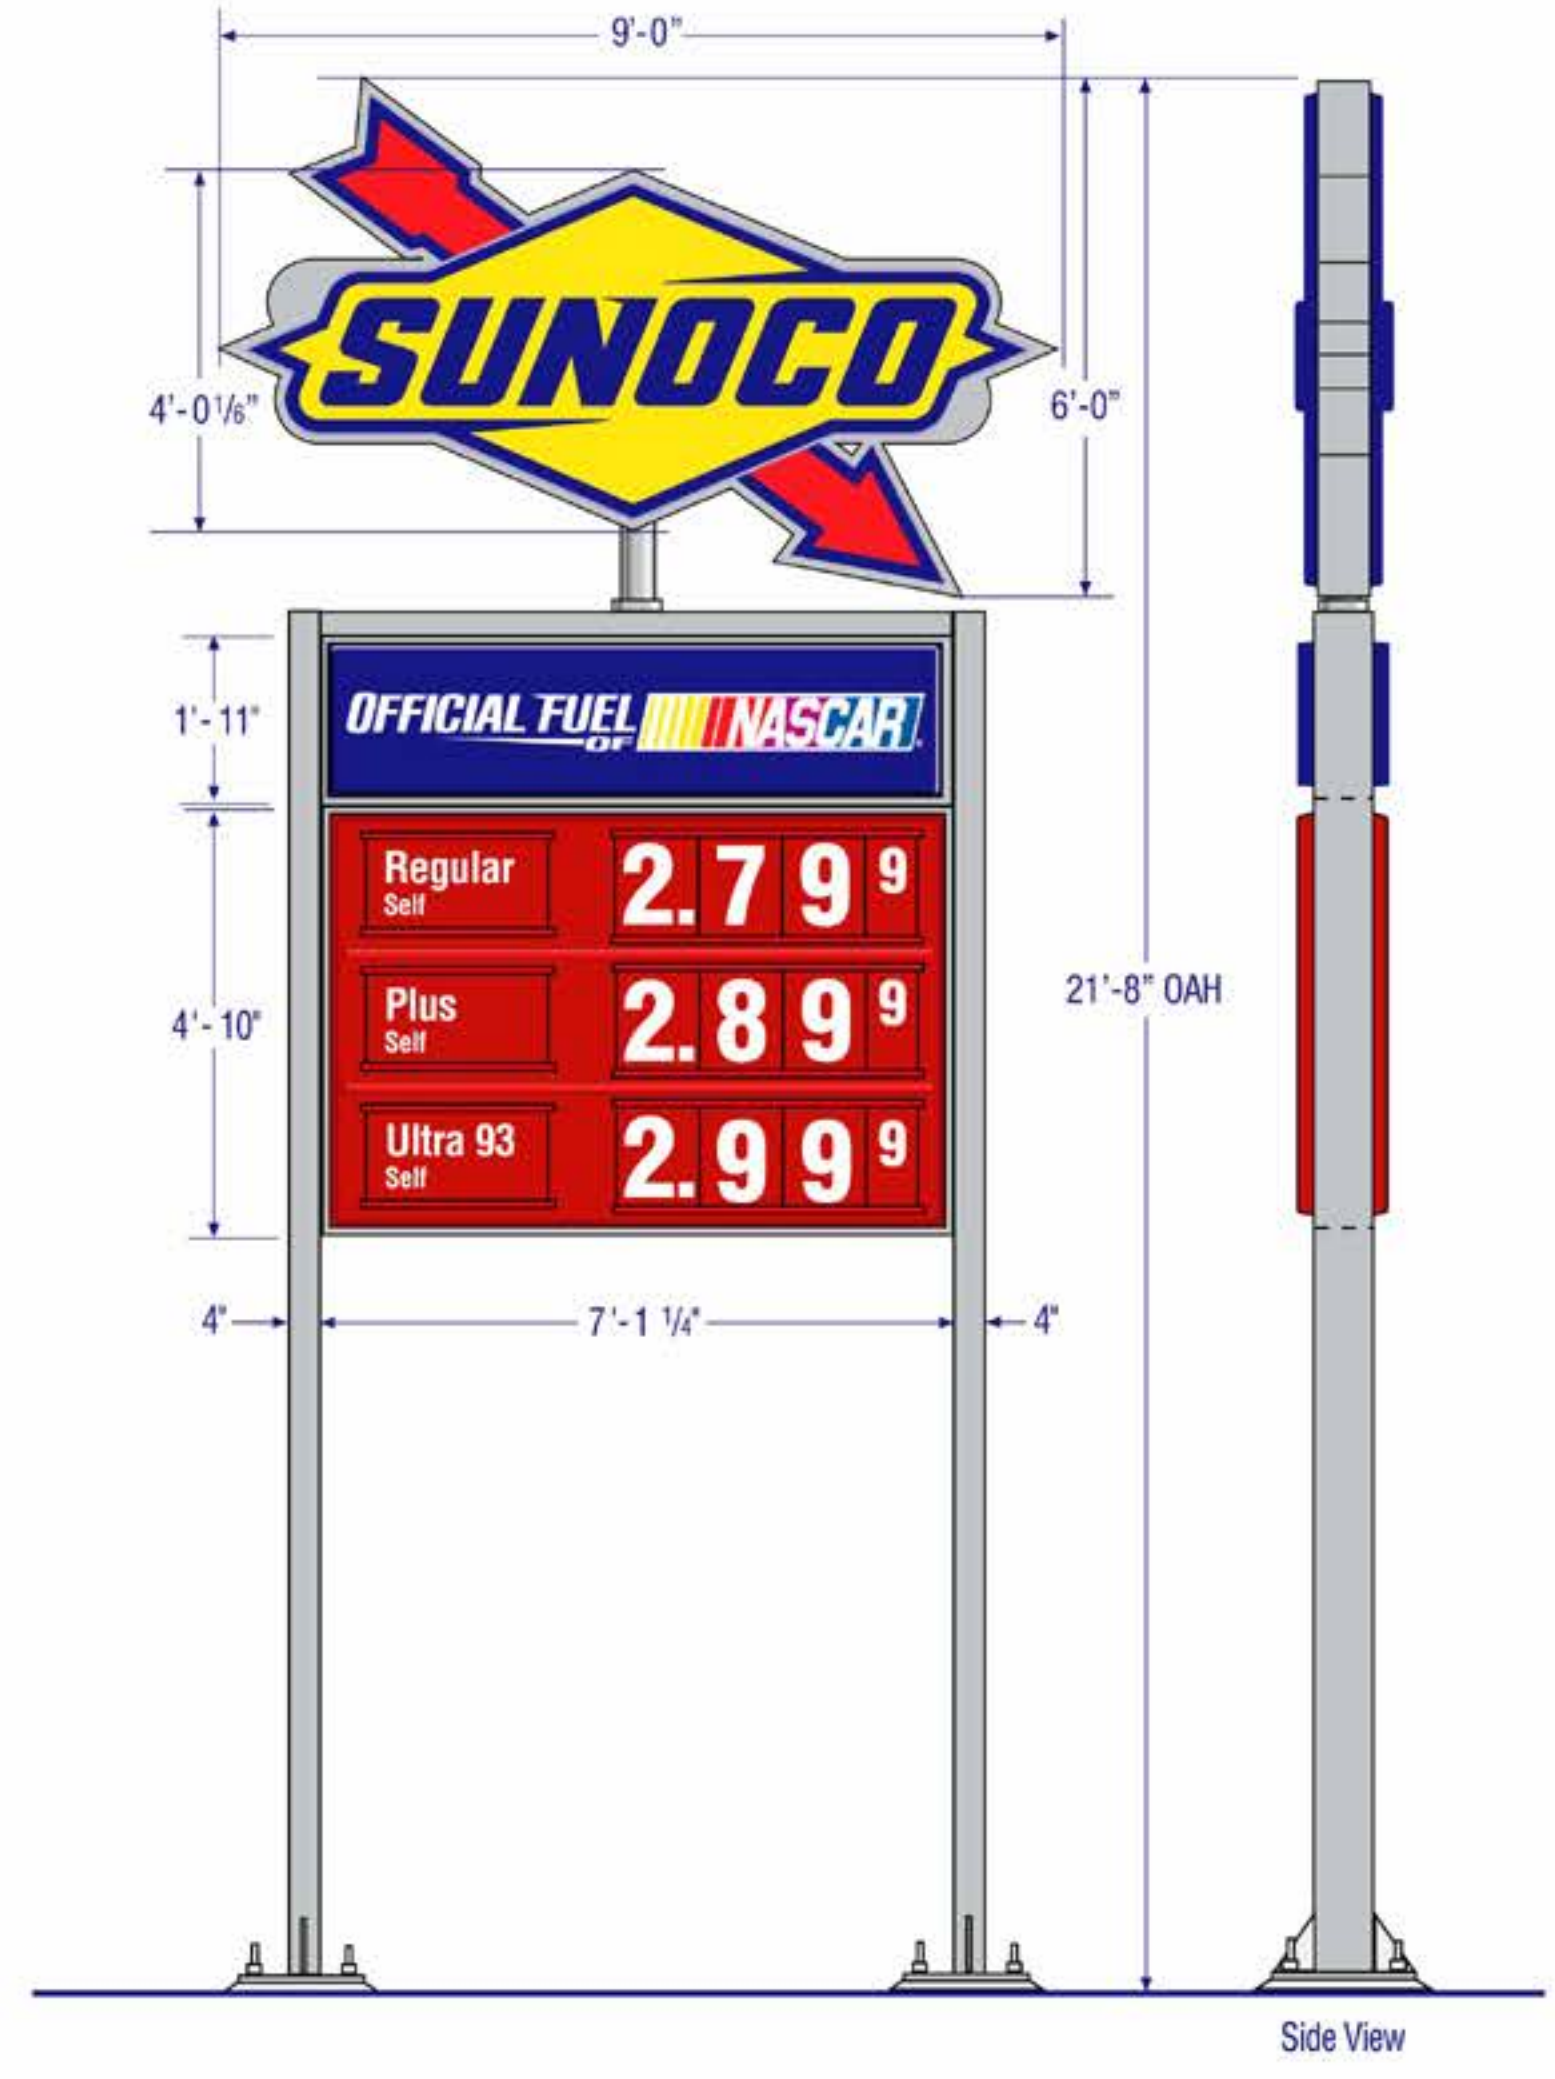

Click on the images below to view the available 7 ft. Traditional Diamond Over Internally-Illuminated Goalpost signs

69.63 Sq. Ft.

90.94 Sq. Ft.

83.83 Sq. Ft.

105.15 Sq. Ft.

[Back](#)

# 69.63 Square Feet

This configuration includes  
• Logo Panel • 3-Product Panel • NASCAR Panel

# 90.94 Square Feet

This configuration includes

- Logo Panel
- 3-Product Panel
- NASCAR Panel
- Distributor Strategy Panel

# 105.15 Square Feet

This configuration includes

- Logo Panel
- 4-Product Panel
- NASCAR Panel
- Distributor Strategy Panel