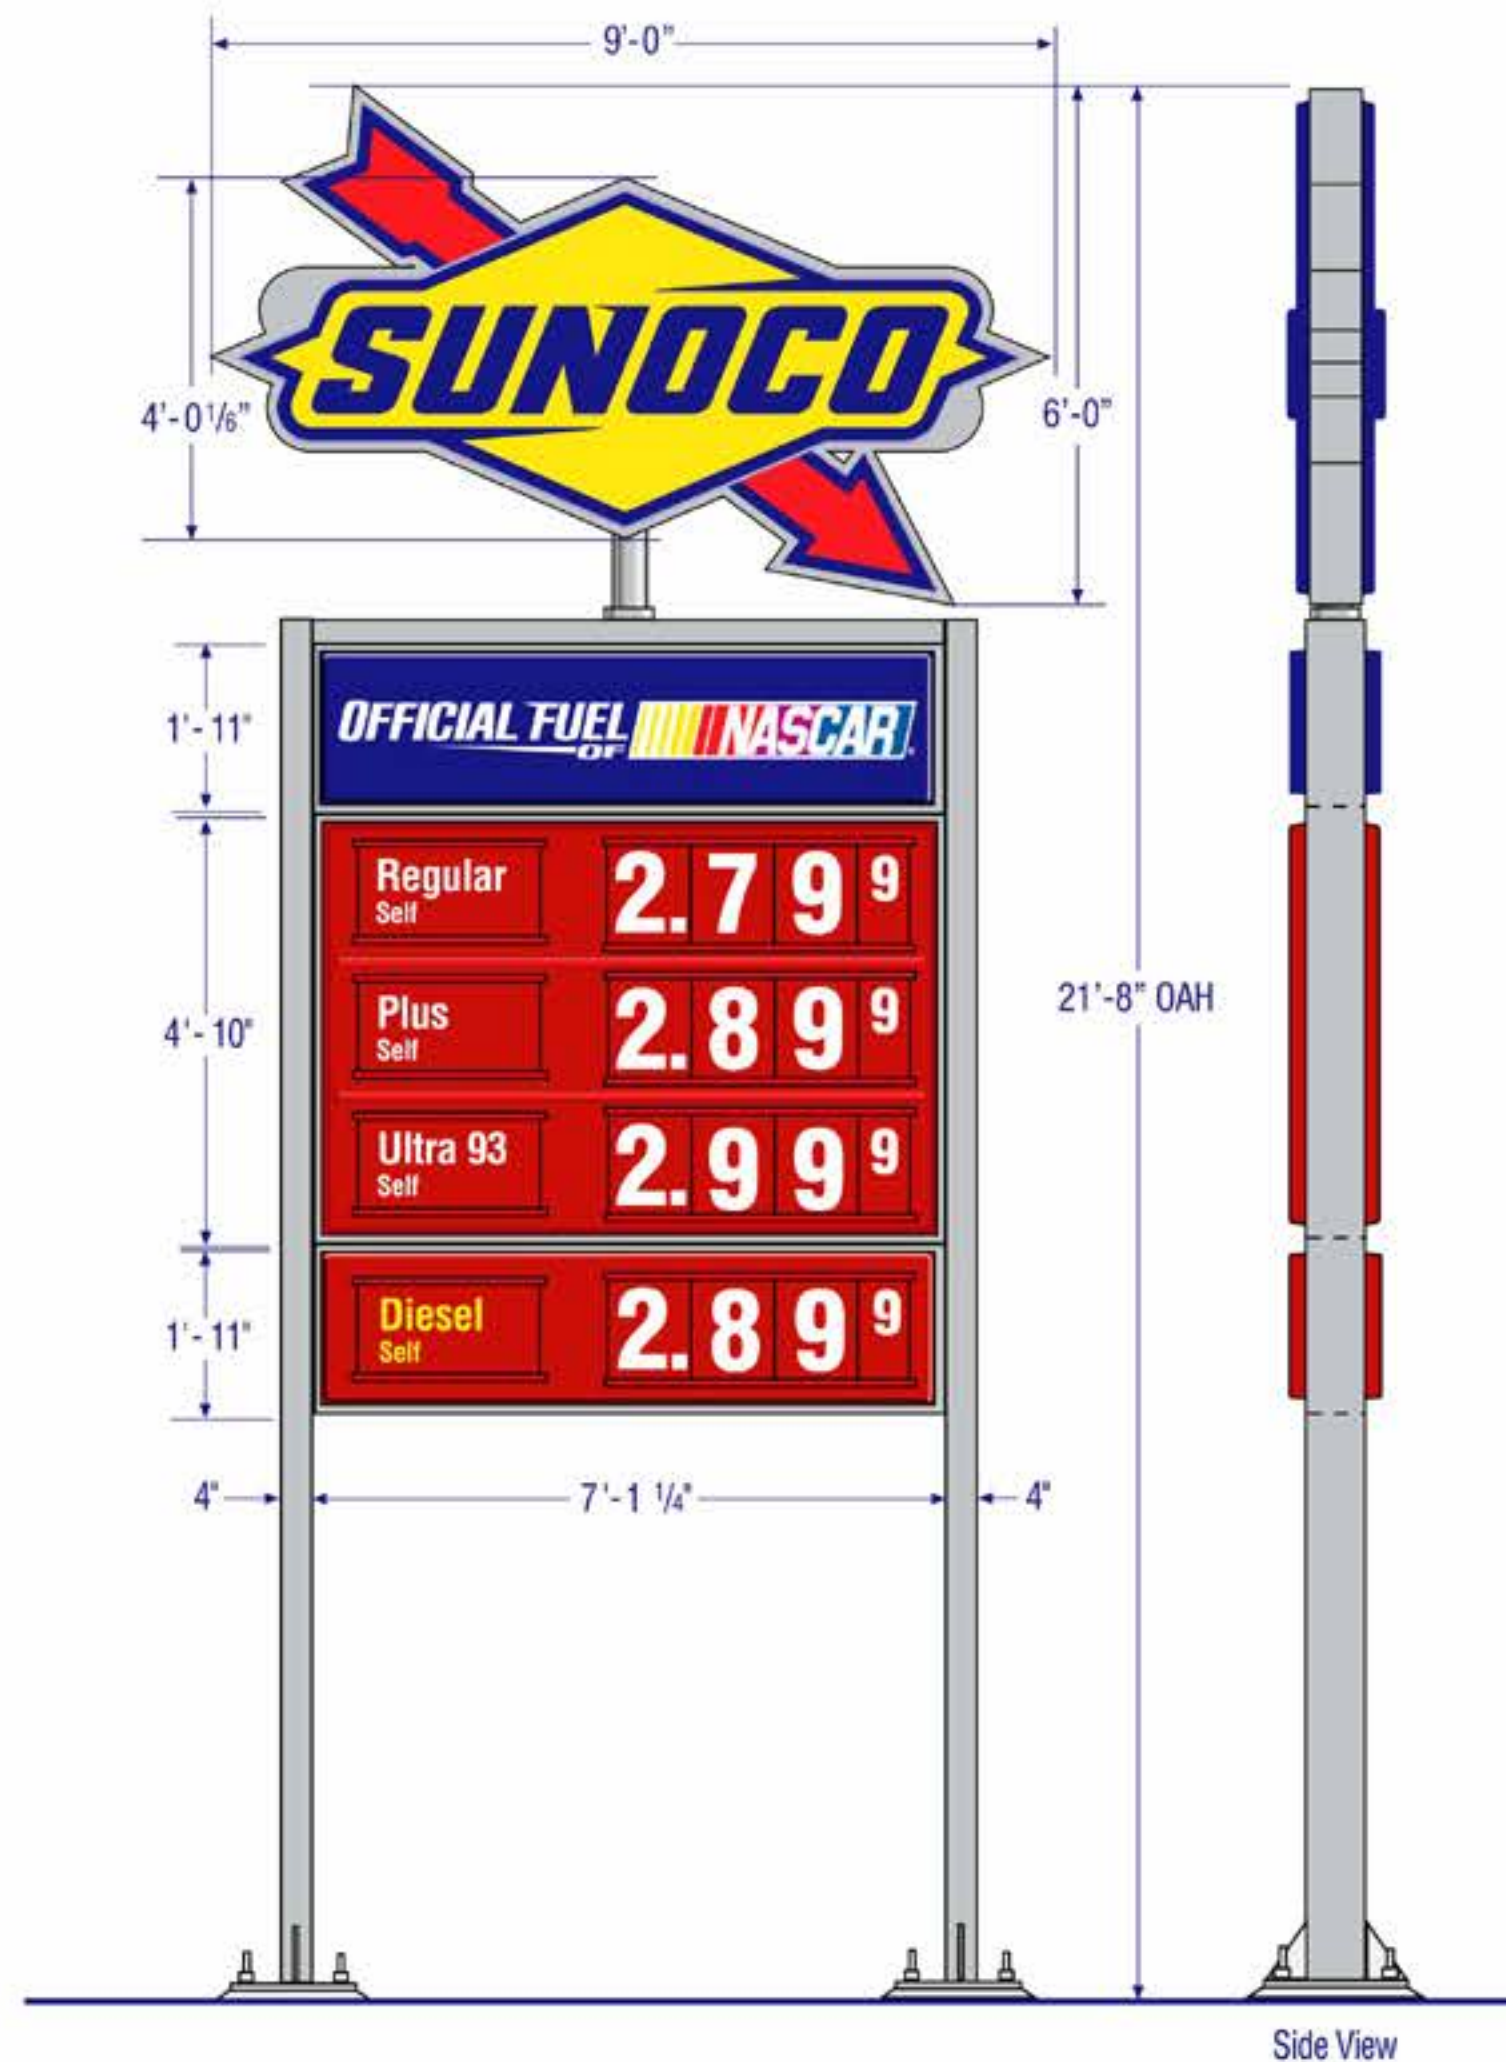

Click on the images below to view the available 7 ft. Traditional Diamond Over Internally-Illuminated Goalpost signs

69.63 Sq. Ft.

90.94 Sq. Ft.

83.83 Sq. Ft.

105.15 Sq. Ft.

[Back](#)

# 69.63 Square Feet

This configuration includes  
• Logo Panel • 3-Product Panel • NASCAR Panel

# 90.94 Square Feet

This configuration includes

- Logo Panel
- 3-Product Panel
- NASCAR Panel
- Distributor Strategy Panel

# 83.83 Square Feet

This configuration includes  
 • Logo Panel • 4-Product Panel • NASCAR Panel