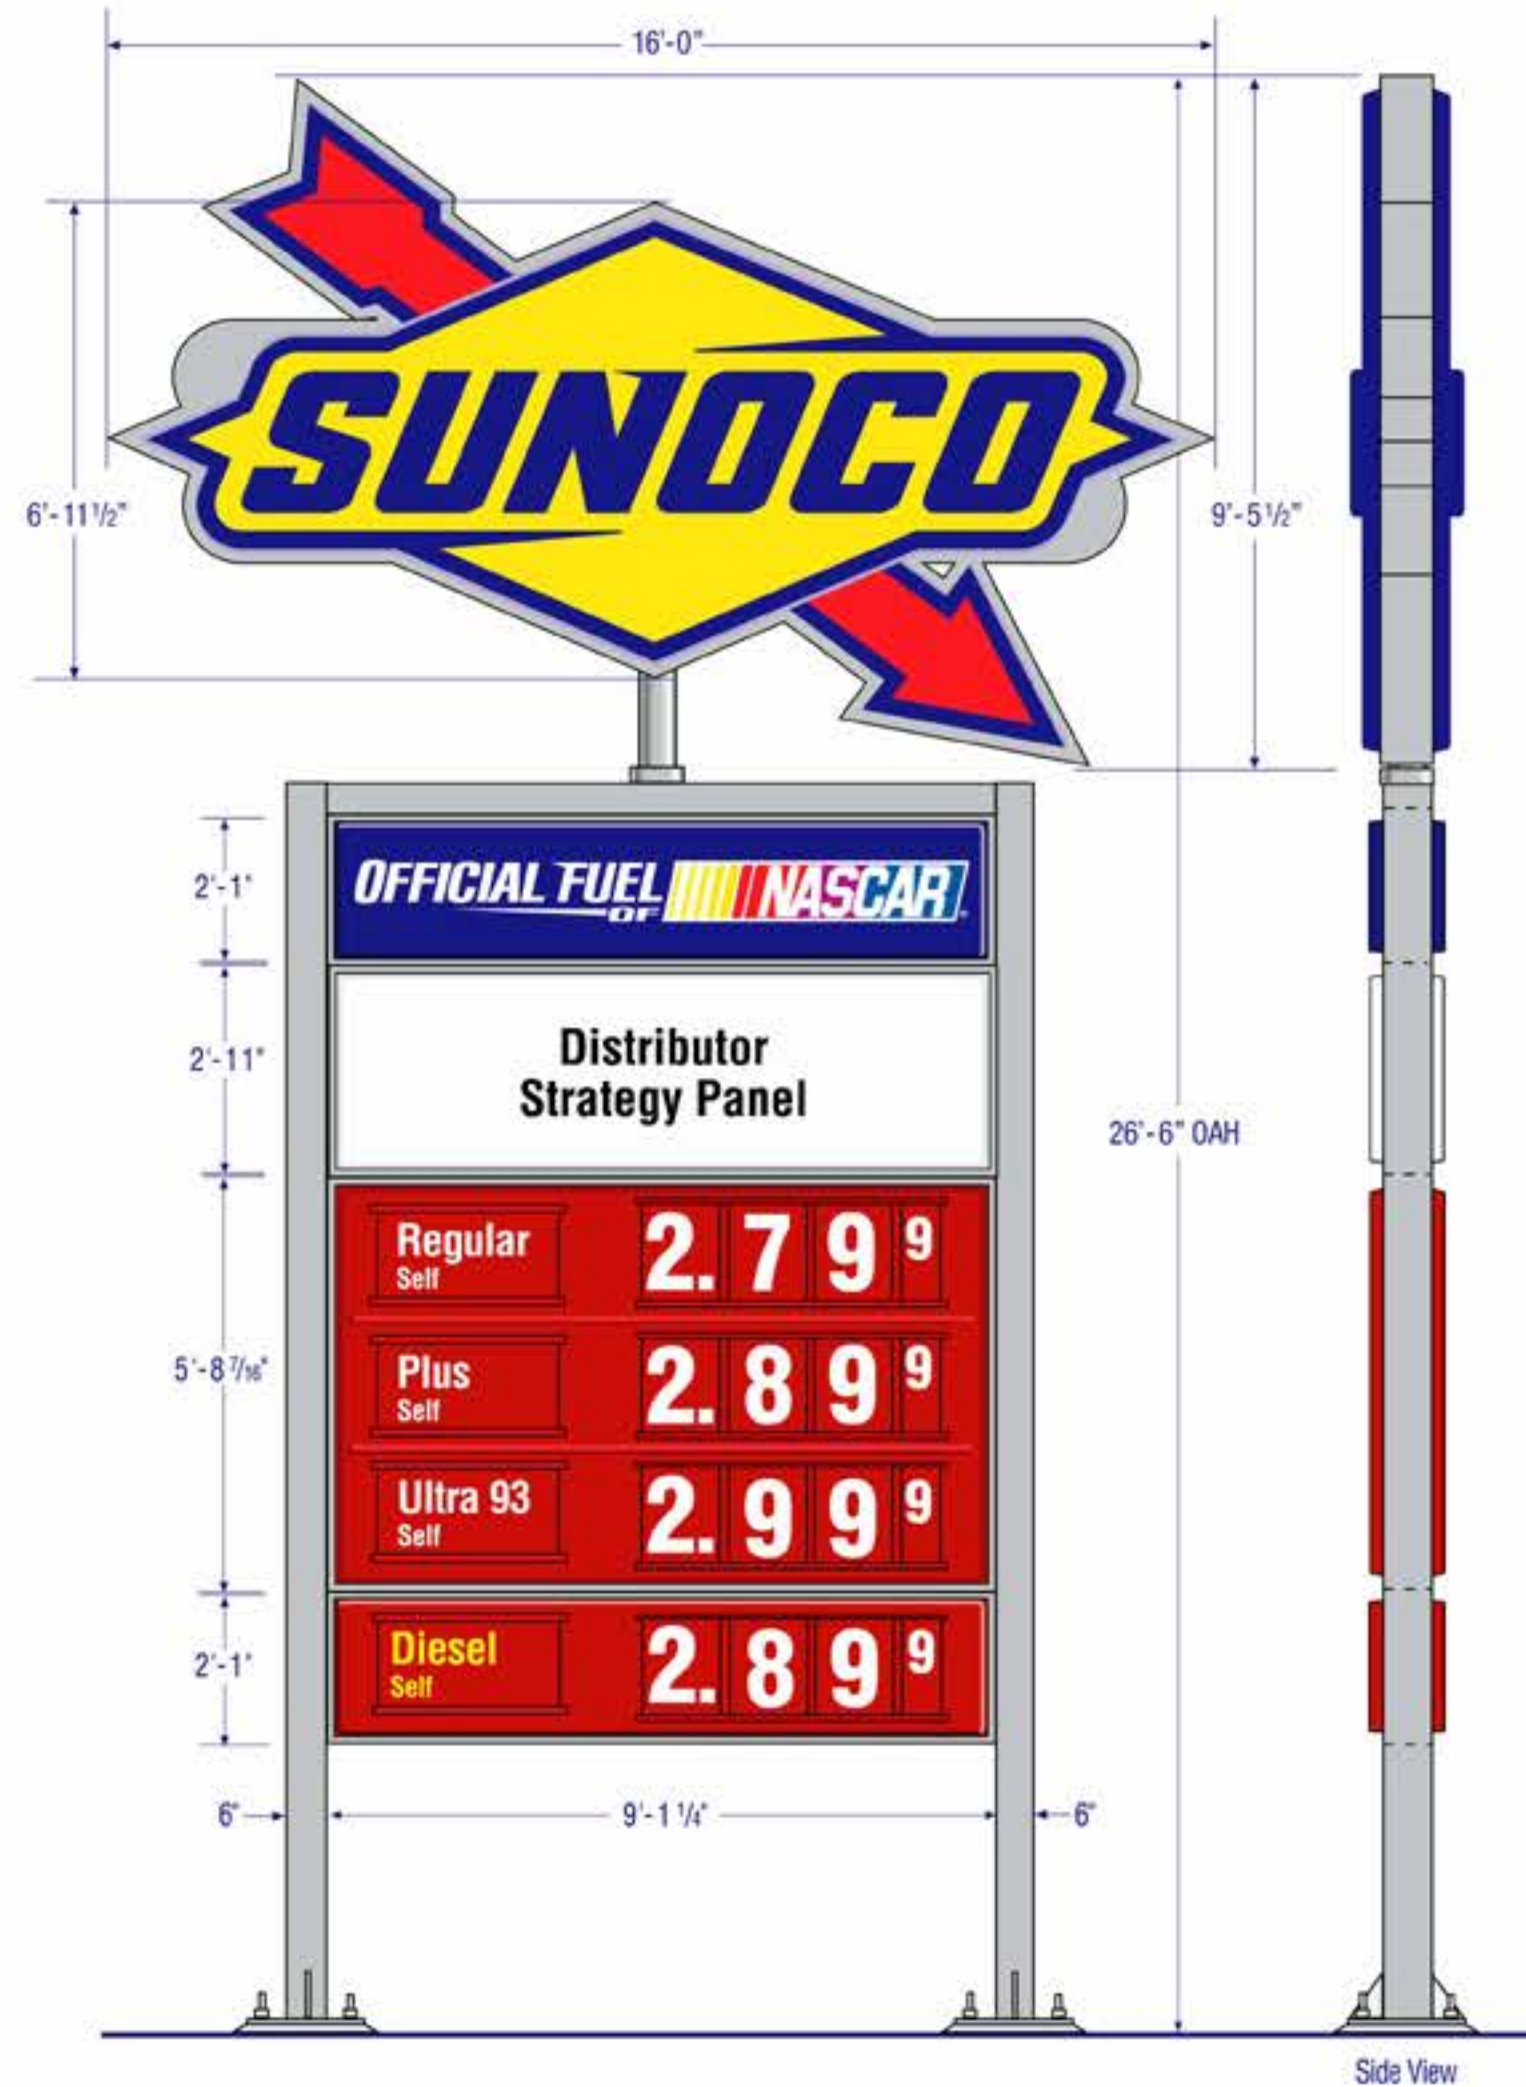

Click on the images below to view the available 9 ft. Traditional Diamond Over Internally-Illuminated Goalpost signs

142.56 Sq. Ft.

169.11 Sq. Ft.

161.52 Sq. Ft.

188.08 Sq. Ft.

[Back](#)

142.56 Square Feet

This configuration includes
 • Logo Panel • 3-Product Panel • NASCAR Panel

169.11 Square Feet

This configuration includes

- Logo Panel
- 3-Product Panel
- NASCAR Panel
- Distributor Strategy Panel

Side View

161.52 Square Feet

This configuration includes
 • Logo Panel • 4-Product Panel • NASCAR Panel

Side View

188.08 Square Feet

This configuration includes

- Logo Panel
- 4-Product Panel
- NASCAR Panel
- Distributor Strategy Panel

Side View