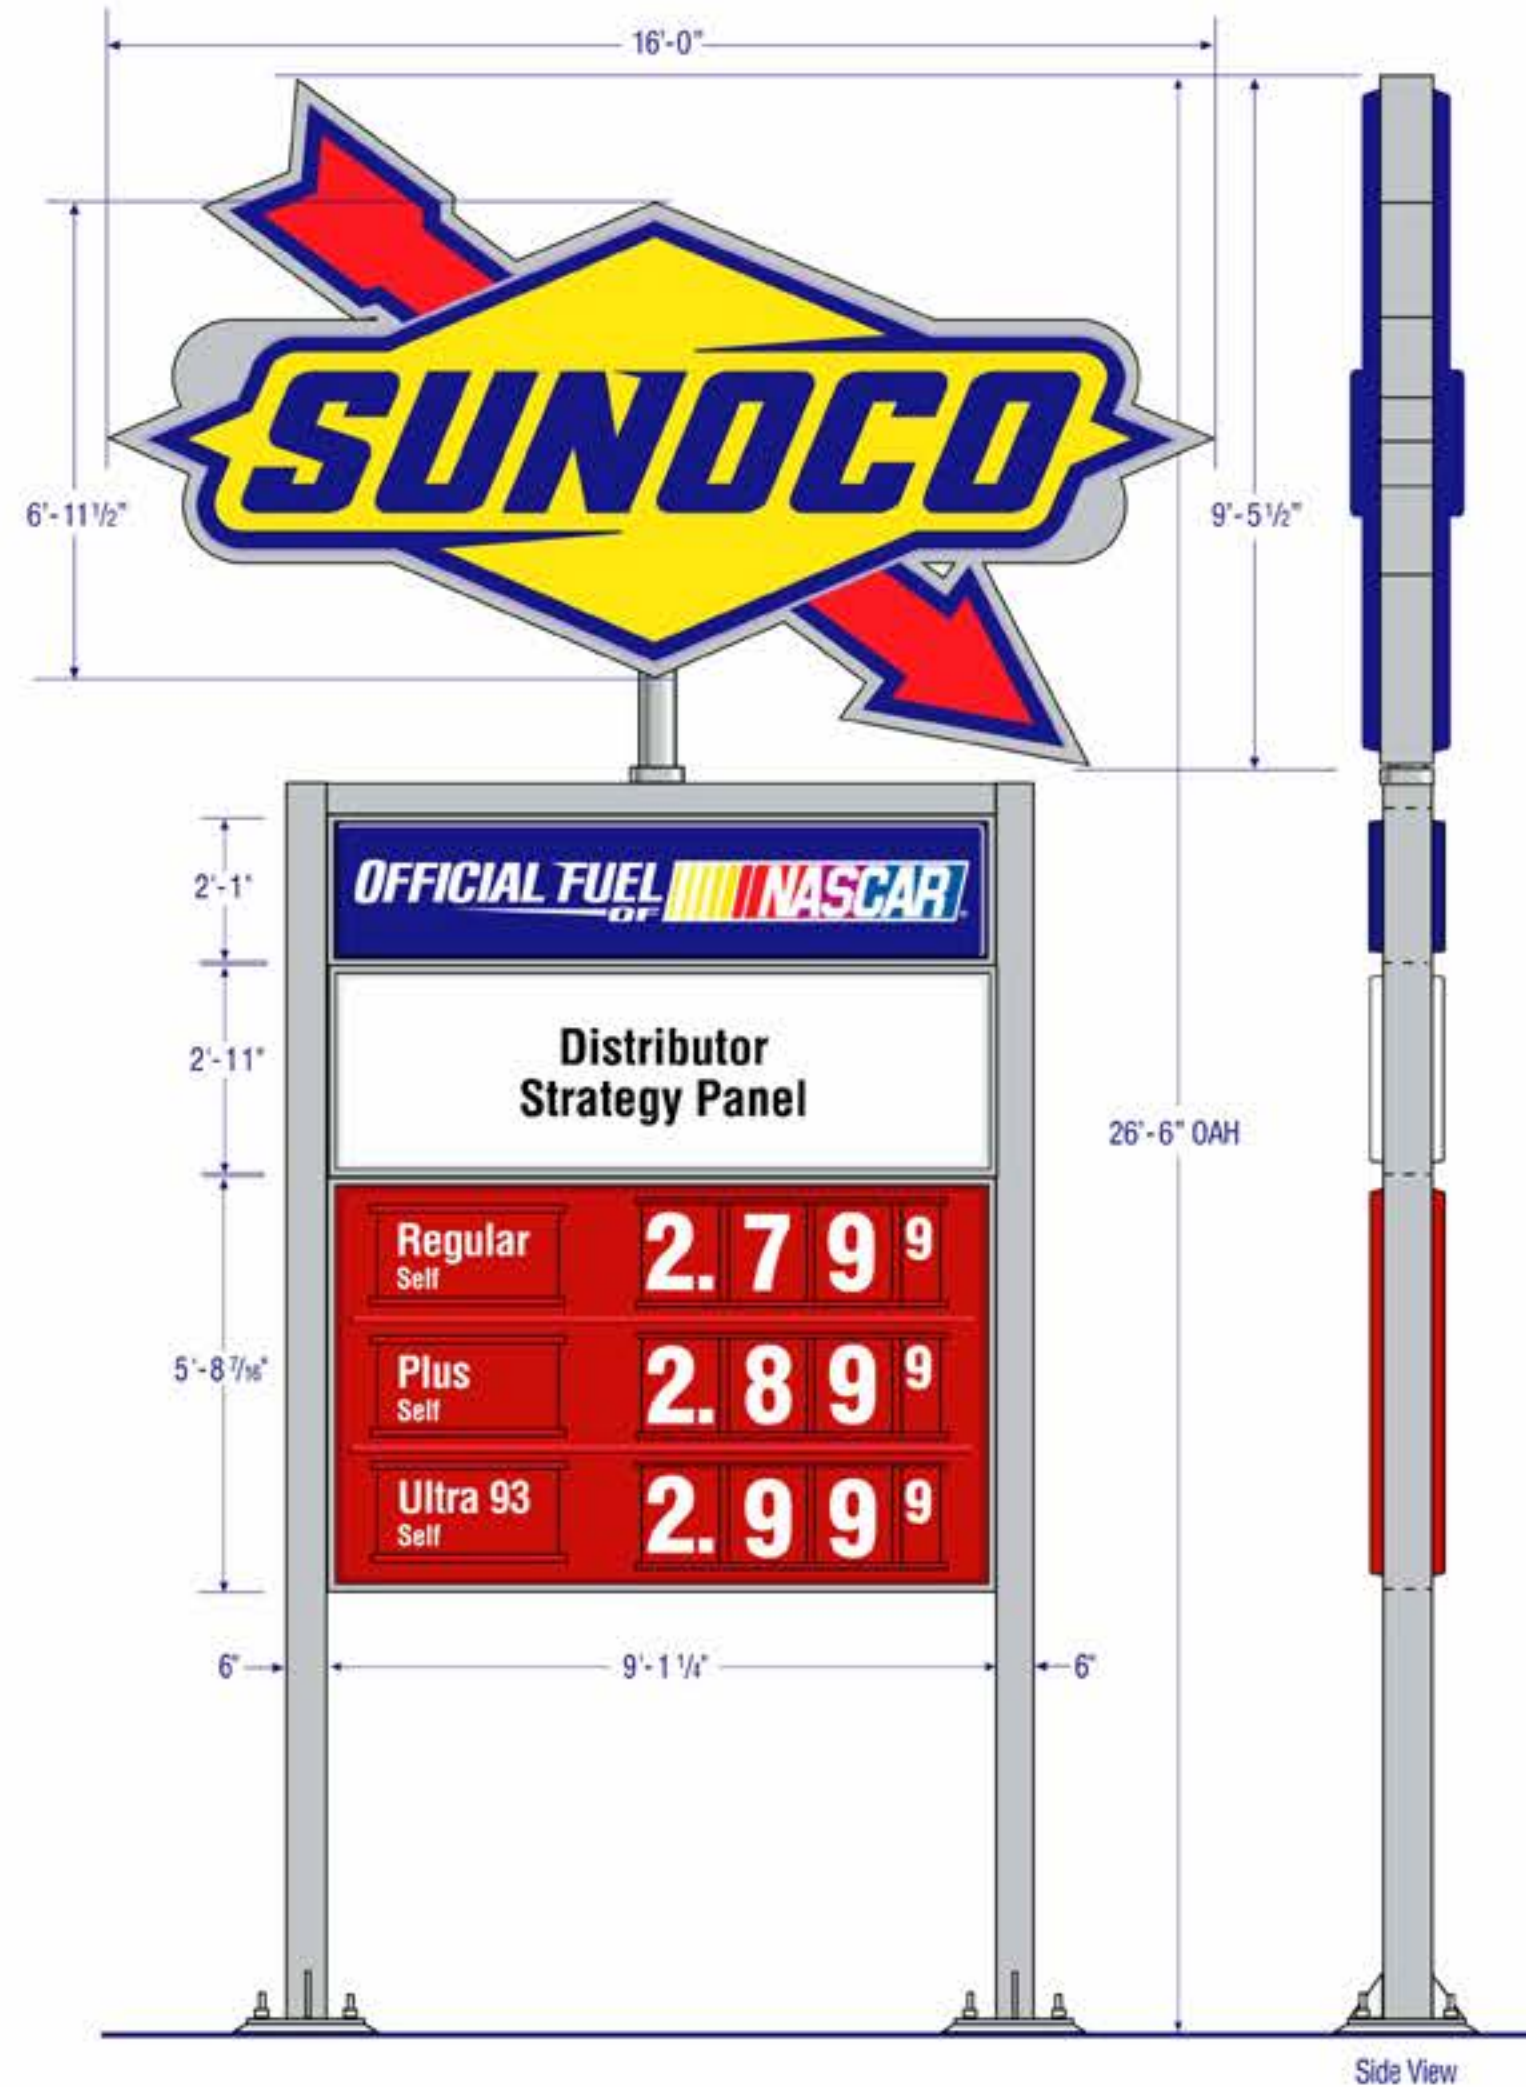

Click on the images below to view the available 9 ft. Traditional Diamond Over Internally-Illuminated Goalpost signs

142.56 Sq. Ft.

169.11 Sq. Ft.

161.52 Sq. Ft.

188.08 Sq. Ft.

[Back](#)

142.56 Square Feet

This configuration includes
 • Logo Panel • 3-Product Panel • NASCAR Panel

169.11 Square Feet

This configuration includes

- Logo Panel
- 3-Product Panel
- NASCAR Panel
- Distributor Strategy Panel

Side View

161.52 Square Feet

This configuration includes
 • Logo Panel • 4-Product Panel • NASCAR Panel

Side View

188.08 Square Feet

This configuration includes

- Logo Panel
- 4-Product Panel
- NASCAR Panel
- Distributor Strategy Panel

Side View