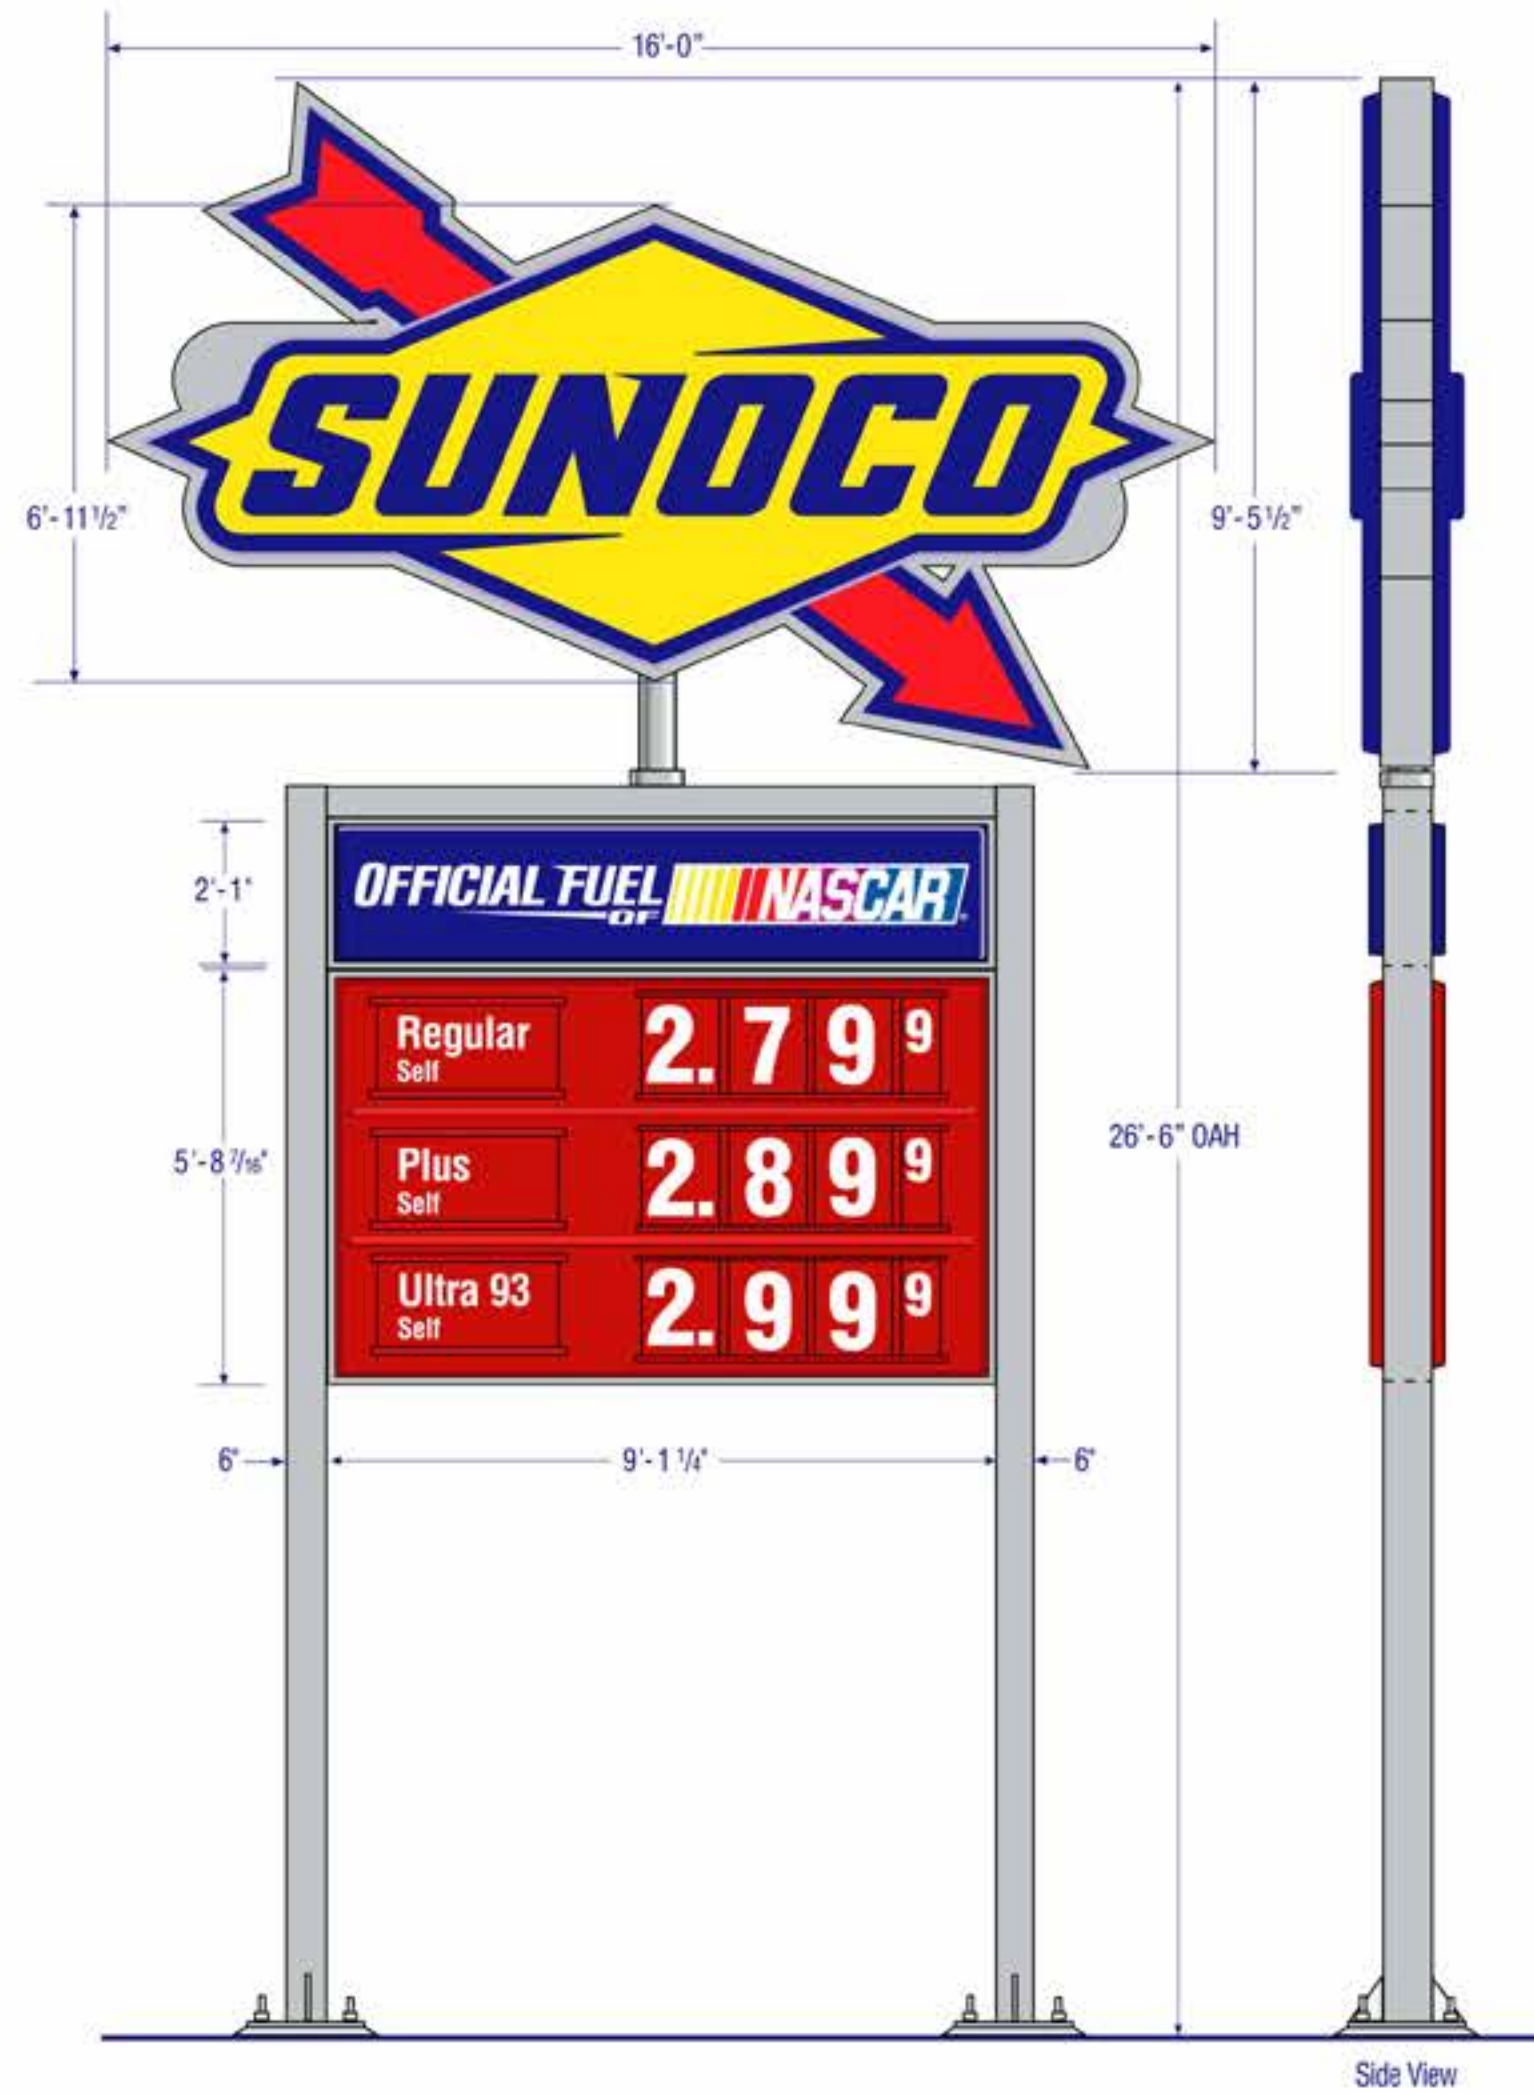

Click on the images below to view the available 9 ft. Traditional Diamond Over Internally-Illuminated Goalpost signs

142.56 Sq. Ft.

169.11 Sq. Ft.

161.52 Sq. Ft.

188.08 Sq. Ft.

[Back](#)

142.56 Square Feet

This configuration includes
 • Logo Panel • 3-Product Panel • NASCAR Panel

169.11 Square Feet

This configuration includes

- Logo Panel
- 3-Product Panel
- NASCAR Panel
- Distributor Strategy Panel

Side View

161.52 Square Feet

This configuration includes
 • Logo Panel • 4-Product Panel • NASCAR Panel

Side View

188.08 Square Feet

This configuration includes

- Logo Panel
- 4-Product Panel
- NASCAR Panel
- Distributor Strategy Panel

Side View