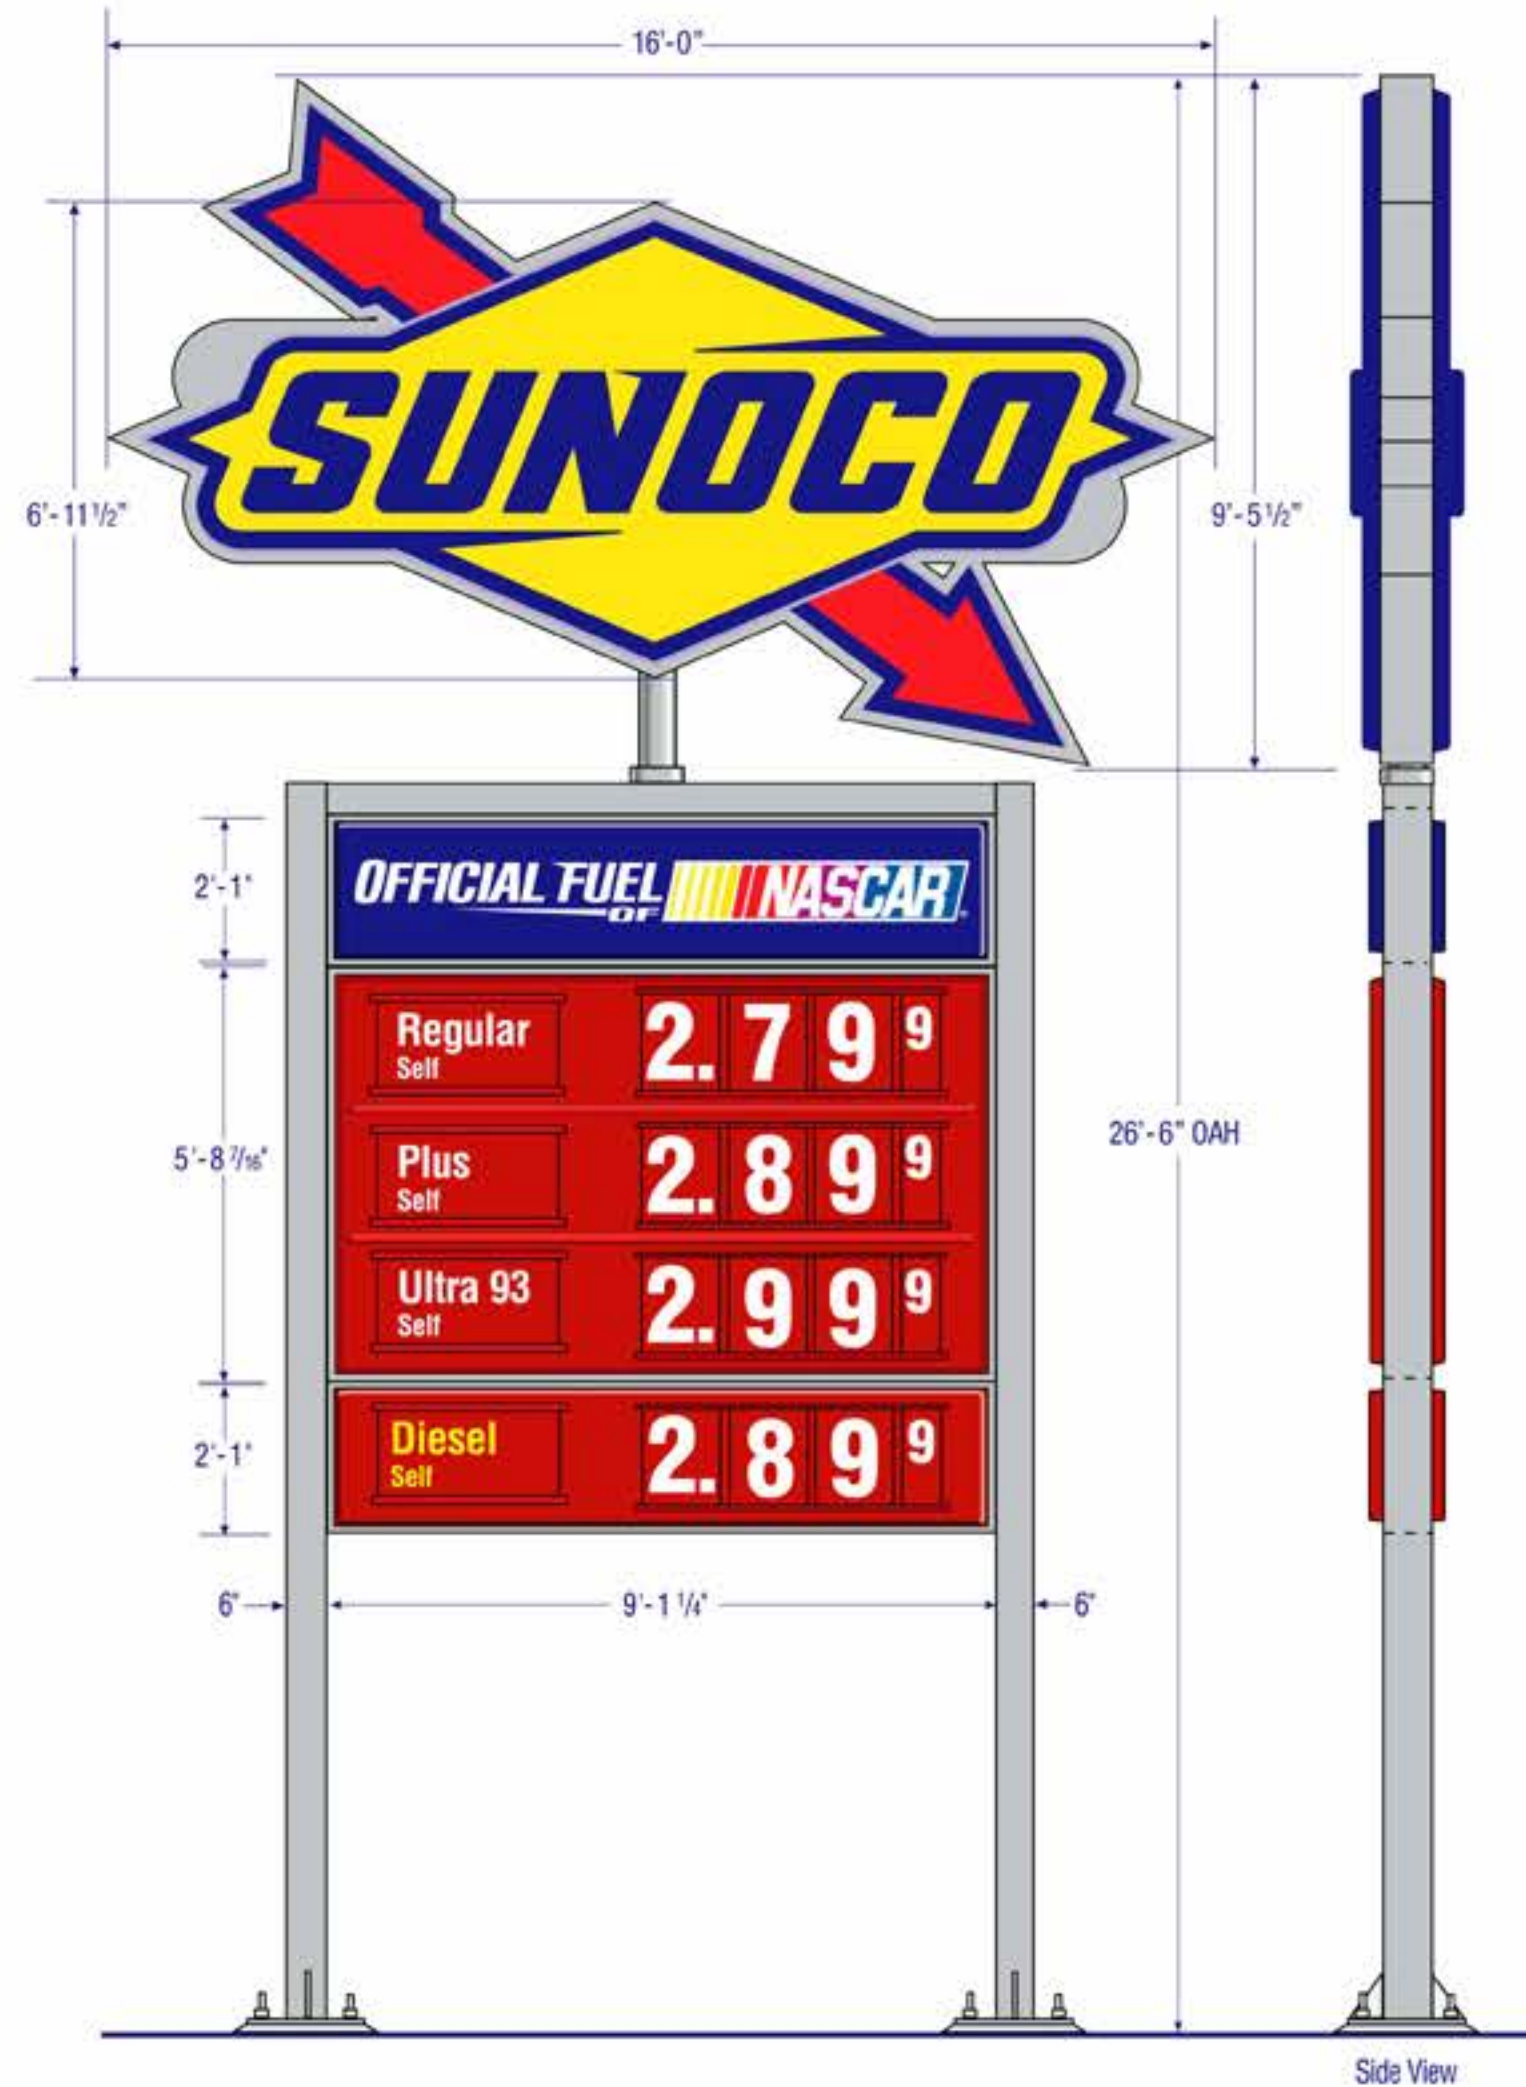

Click on the images below to view the available 9 ft. Traditional Diamond Over Internally-Illuminated Goalpost signs

142.56 Sq. Ft.

169.11 Sq. Ft.

161.52 Sq. Ft.

188.08 Sq. Ft.

[Back](#)

142.56 Square Feet

This configuration includes
 • Logo Panel • 3-Product Panel • NASCAR Panel

169.11 Square Feet

This configuration includes

- Logo Panel
- 3-Product Panel
- NASCAR Panel
- Distributor Strategy Panel

Side View

161.52 Square Feet

This configuration includes
 • Logo Panel • 4-Product Panel • NASCAR Panel

Side View

188.08 Square Feet

This configuration includes

- Logo Panel
- 4-Product Panel
- NASCAR Panel
- Distributor Strategy Panel

Side View