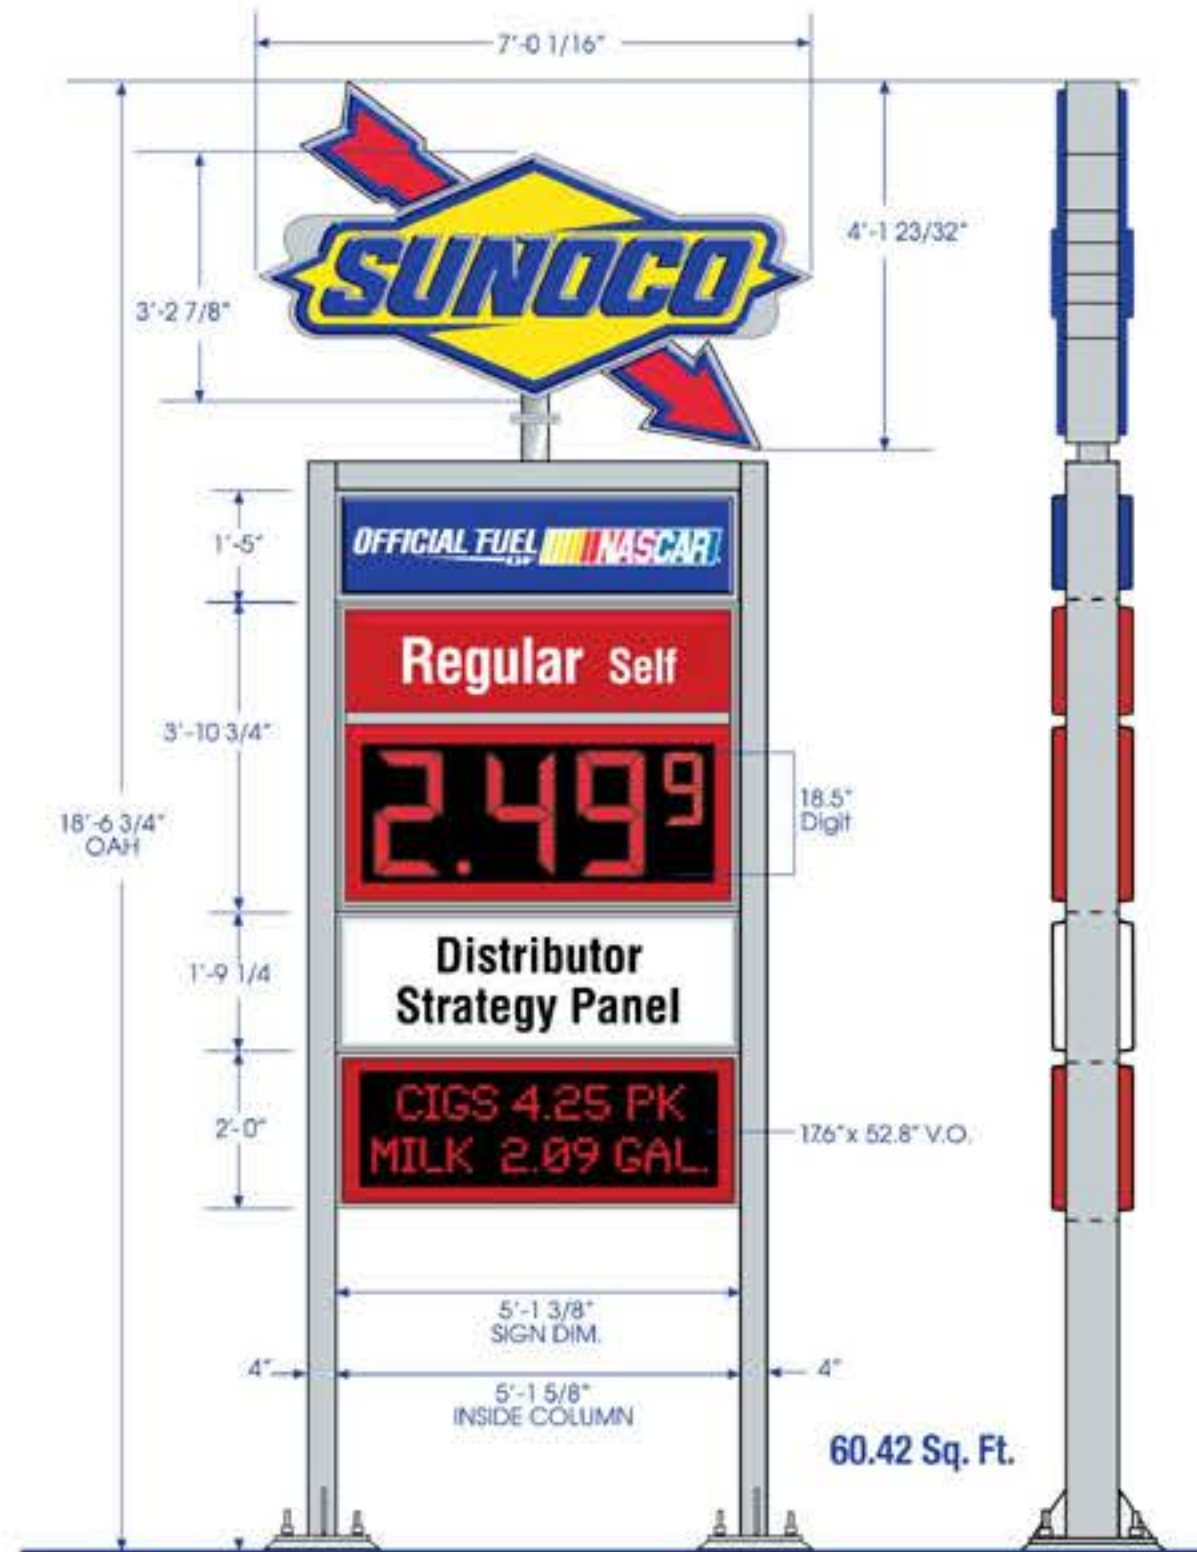

Click on the images below to view the available 5 ft. LumiDigit-2 signs with Readerboard

1 Prod./18" Digit

60.42 Sq. Ft.

2 Prod./14" Digit

60.42 Sq. Ft.

3 Prod./10"/8" Digit

60.42 Sq. Ft.

4 Prod./10"/8" Digit

66.48 Sq. Ft.

[Back](#)

60.42 Square Feet

This configuration includes

- Diamond
- 1-Product Panel
- Readerboard

60.42 Square Feet

This configuration includes

- Diamond
- 2-Product Panel
- Readerboard

60.42 Square Feet

This configuration includes

- Diamond
- 3-Product Panel
- Readerboard

66.48 Square Feet

- This configuration includes
- Diamond
 - 4-Product Panel
 - Readerboard