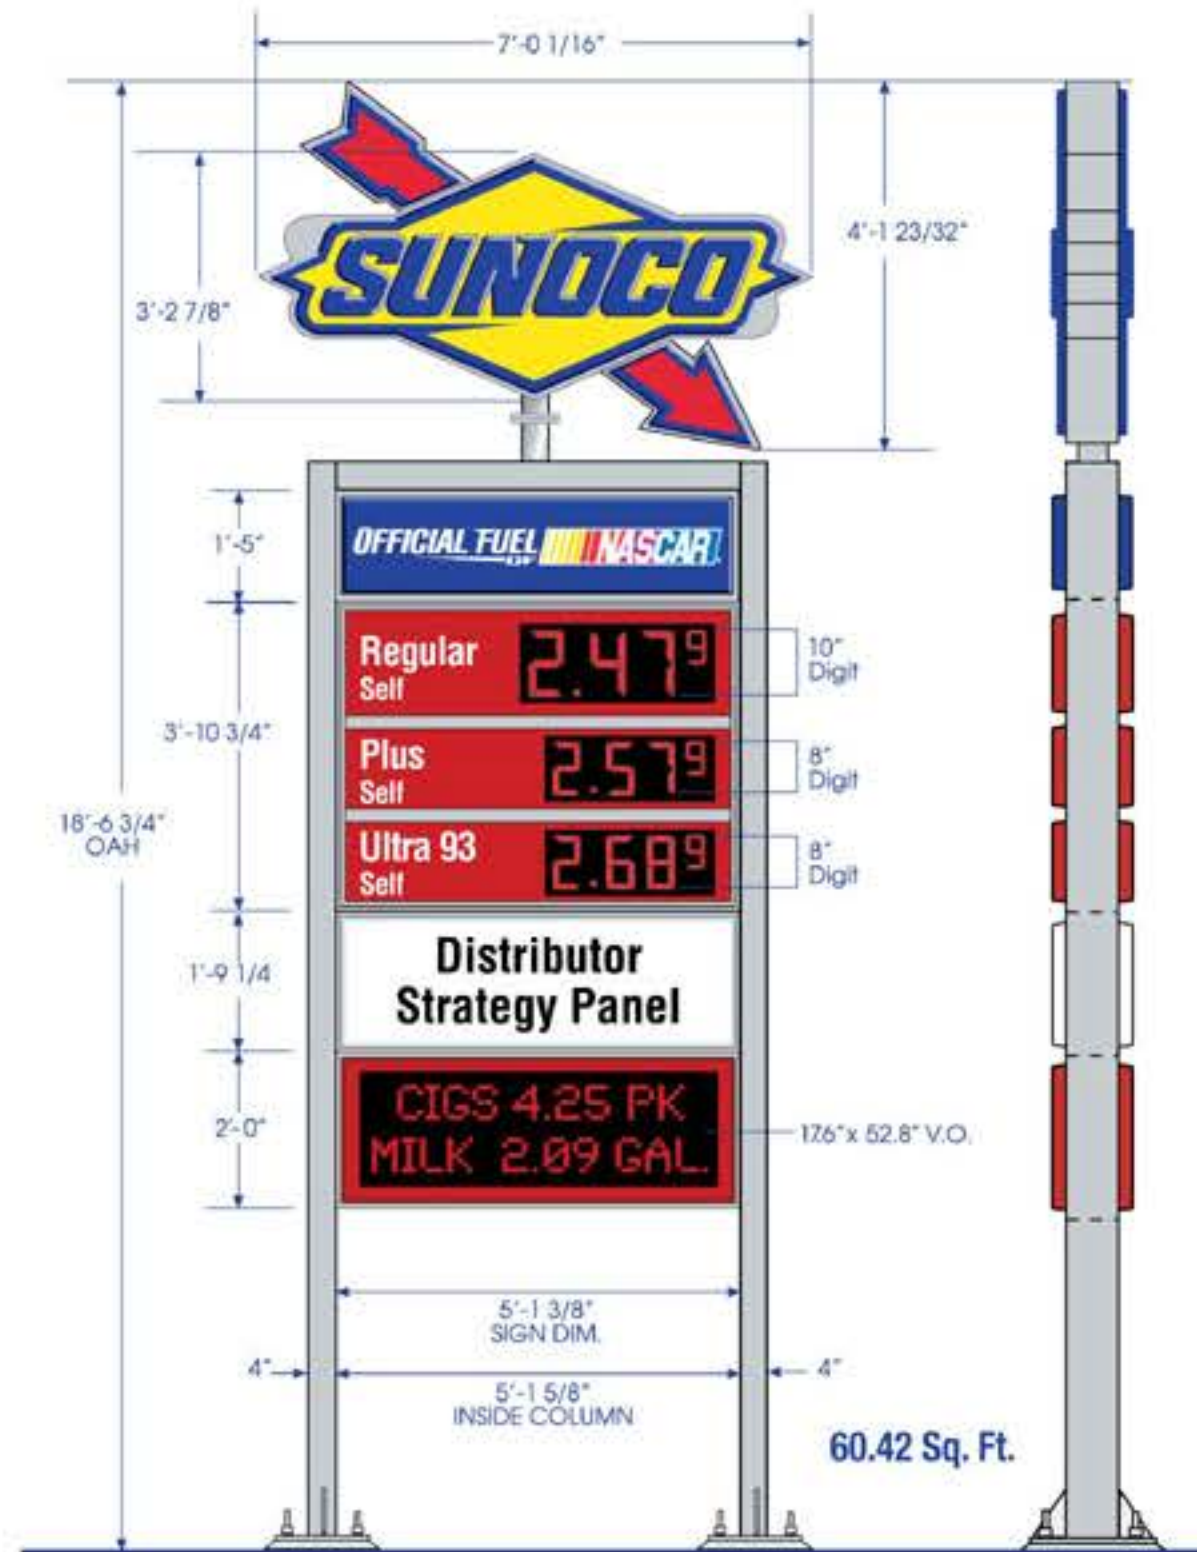

Click on the images below to view the available 5 ft. LumiDigit-2 signs with Readerboard

1 Prod./18" Digit

60.42 Sq. Ft.

2 Prod./14" Digit

60.42 Sq. Ft.

3 Prod./10"/8" Digit

60.42 Sq. Ft.

4 Prod./10"/8" Digit

66.48 Sq. Ft.

[Back](#)

60.42 Square Feet

This configuration includes

- Diamond
- 1-Product Panel
- Readerboard

60.42 Square Feet

This configuration includes

- Diamond
- 2-Product Panel
- Readerboard

60.42 Square Feet

This configuration includes

- Diamond
- 3-Product Panel
- Readerboard

66.48 Square Feet

- This configuration includes
- Diamond
 - 4-Product Panel
 - Readerboard