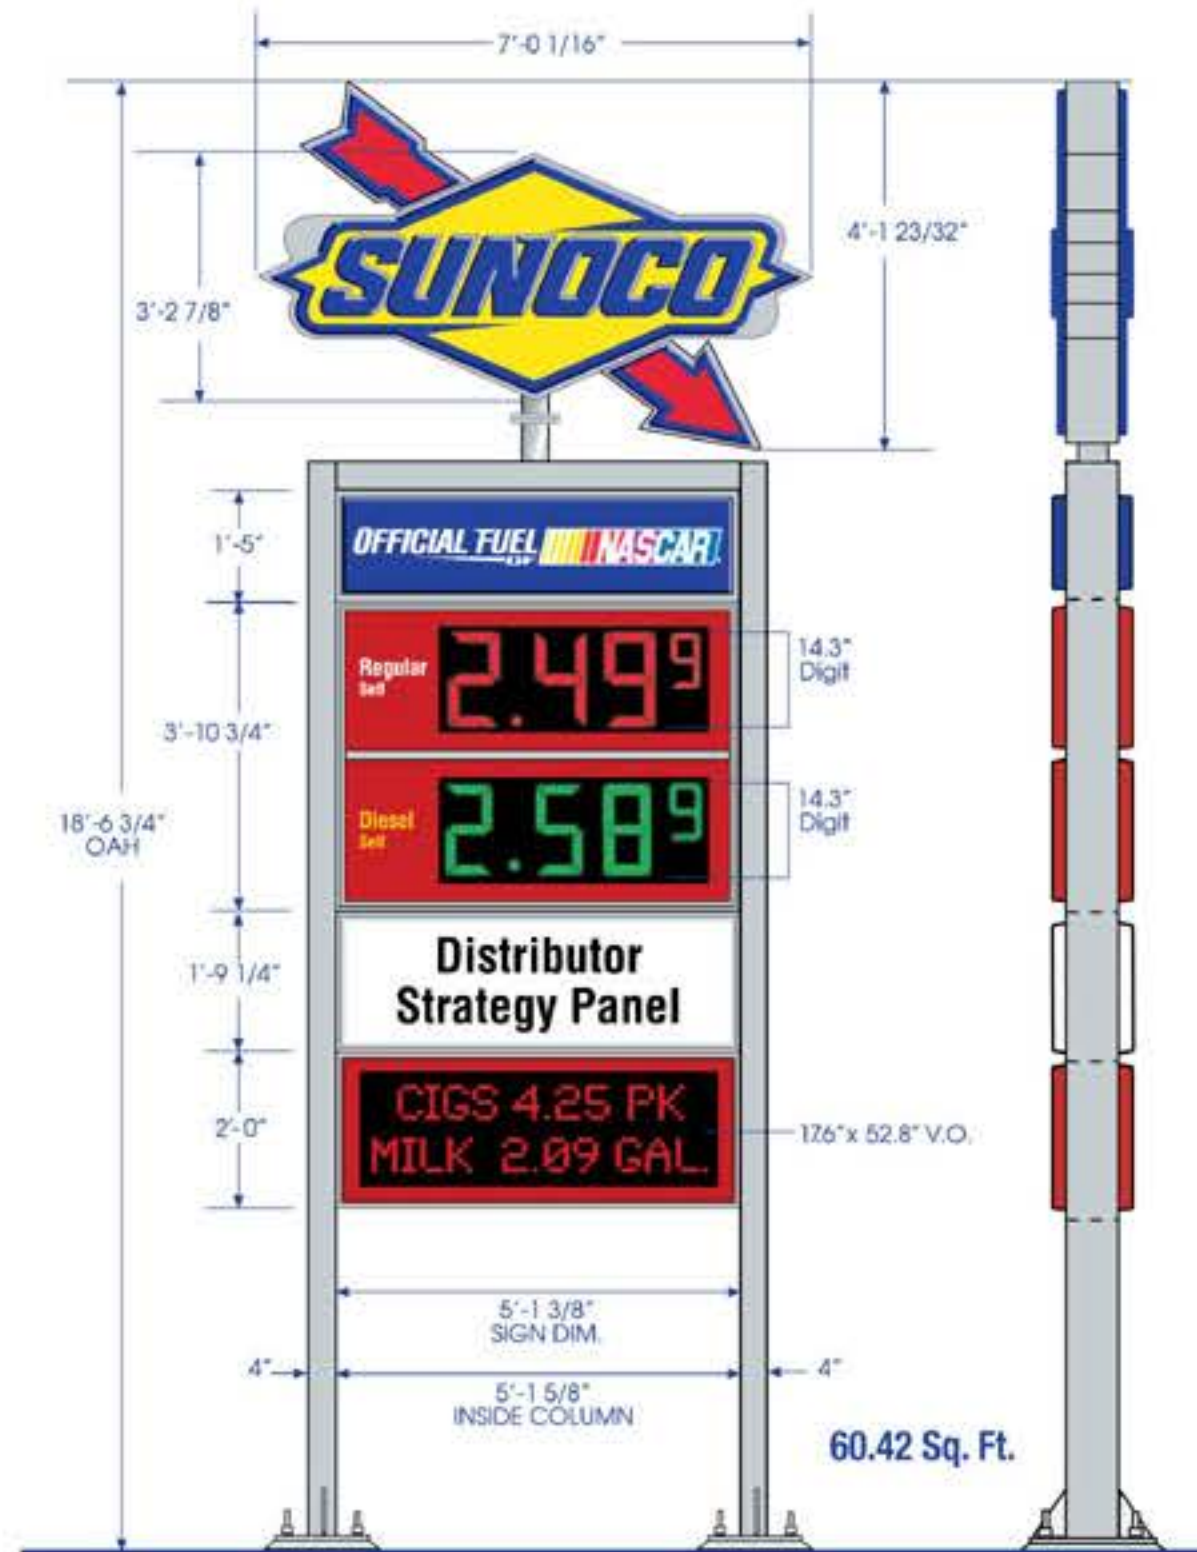

Click on the images below to view the available 5 ft. LumiDigit-2 signs with Readerboard

1 Prod./18" Digit

60.42 Sq. Ft.

2 Prod./14" Digit

60.42 Sq. Ft.

3 Prod./10"/8" Digit

60.42 Sq. Ft.

4 Prod./10"/8" Digit

66.48 Sq. Ft.

[Back](#)

60.42 Square Feet

This configuration includes

- Diamond
- 1-Product Panel
- Readerboard

60.42 Square Feet

This configuration includes

- Diamond
- 2-Product Panel
- Readerboard

60.42 Square Feet

This configuration includes

- Diamond
- 3-Product Panel
- Readerboard

66.48 Square Feet

- This configuration includes
- Diamond
 - 4-Product Panel
 - Readerboard