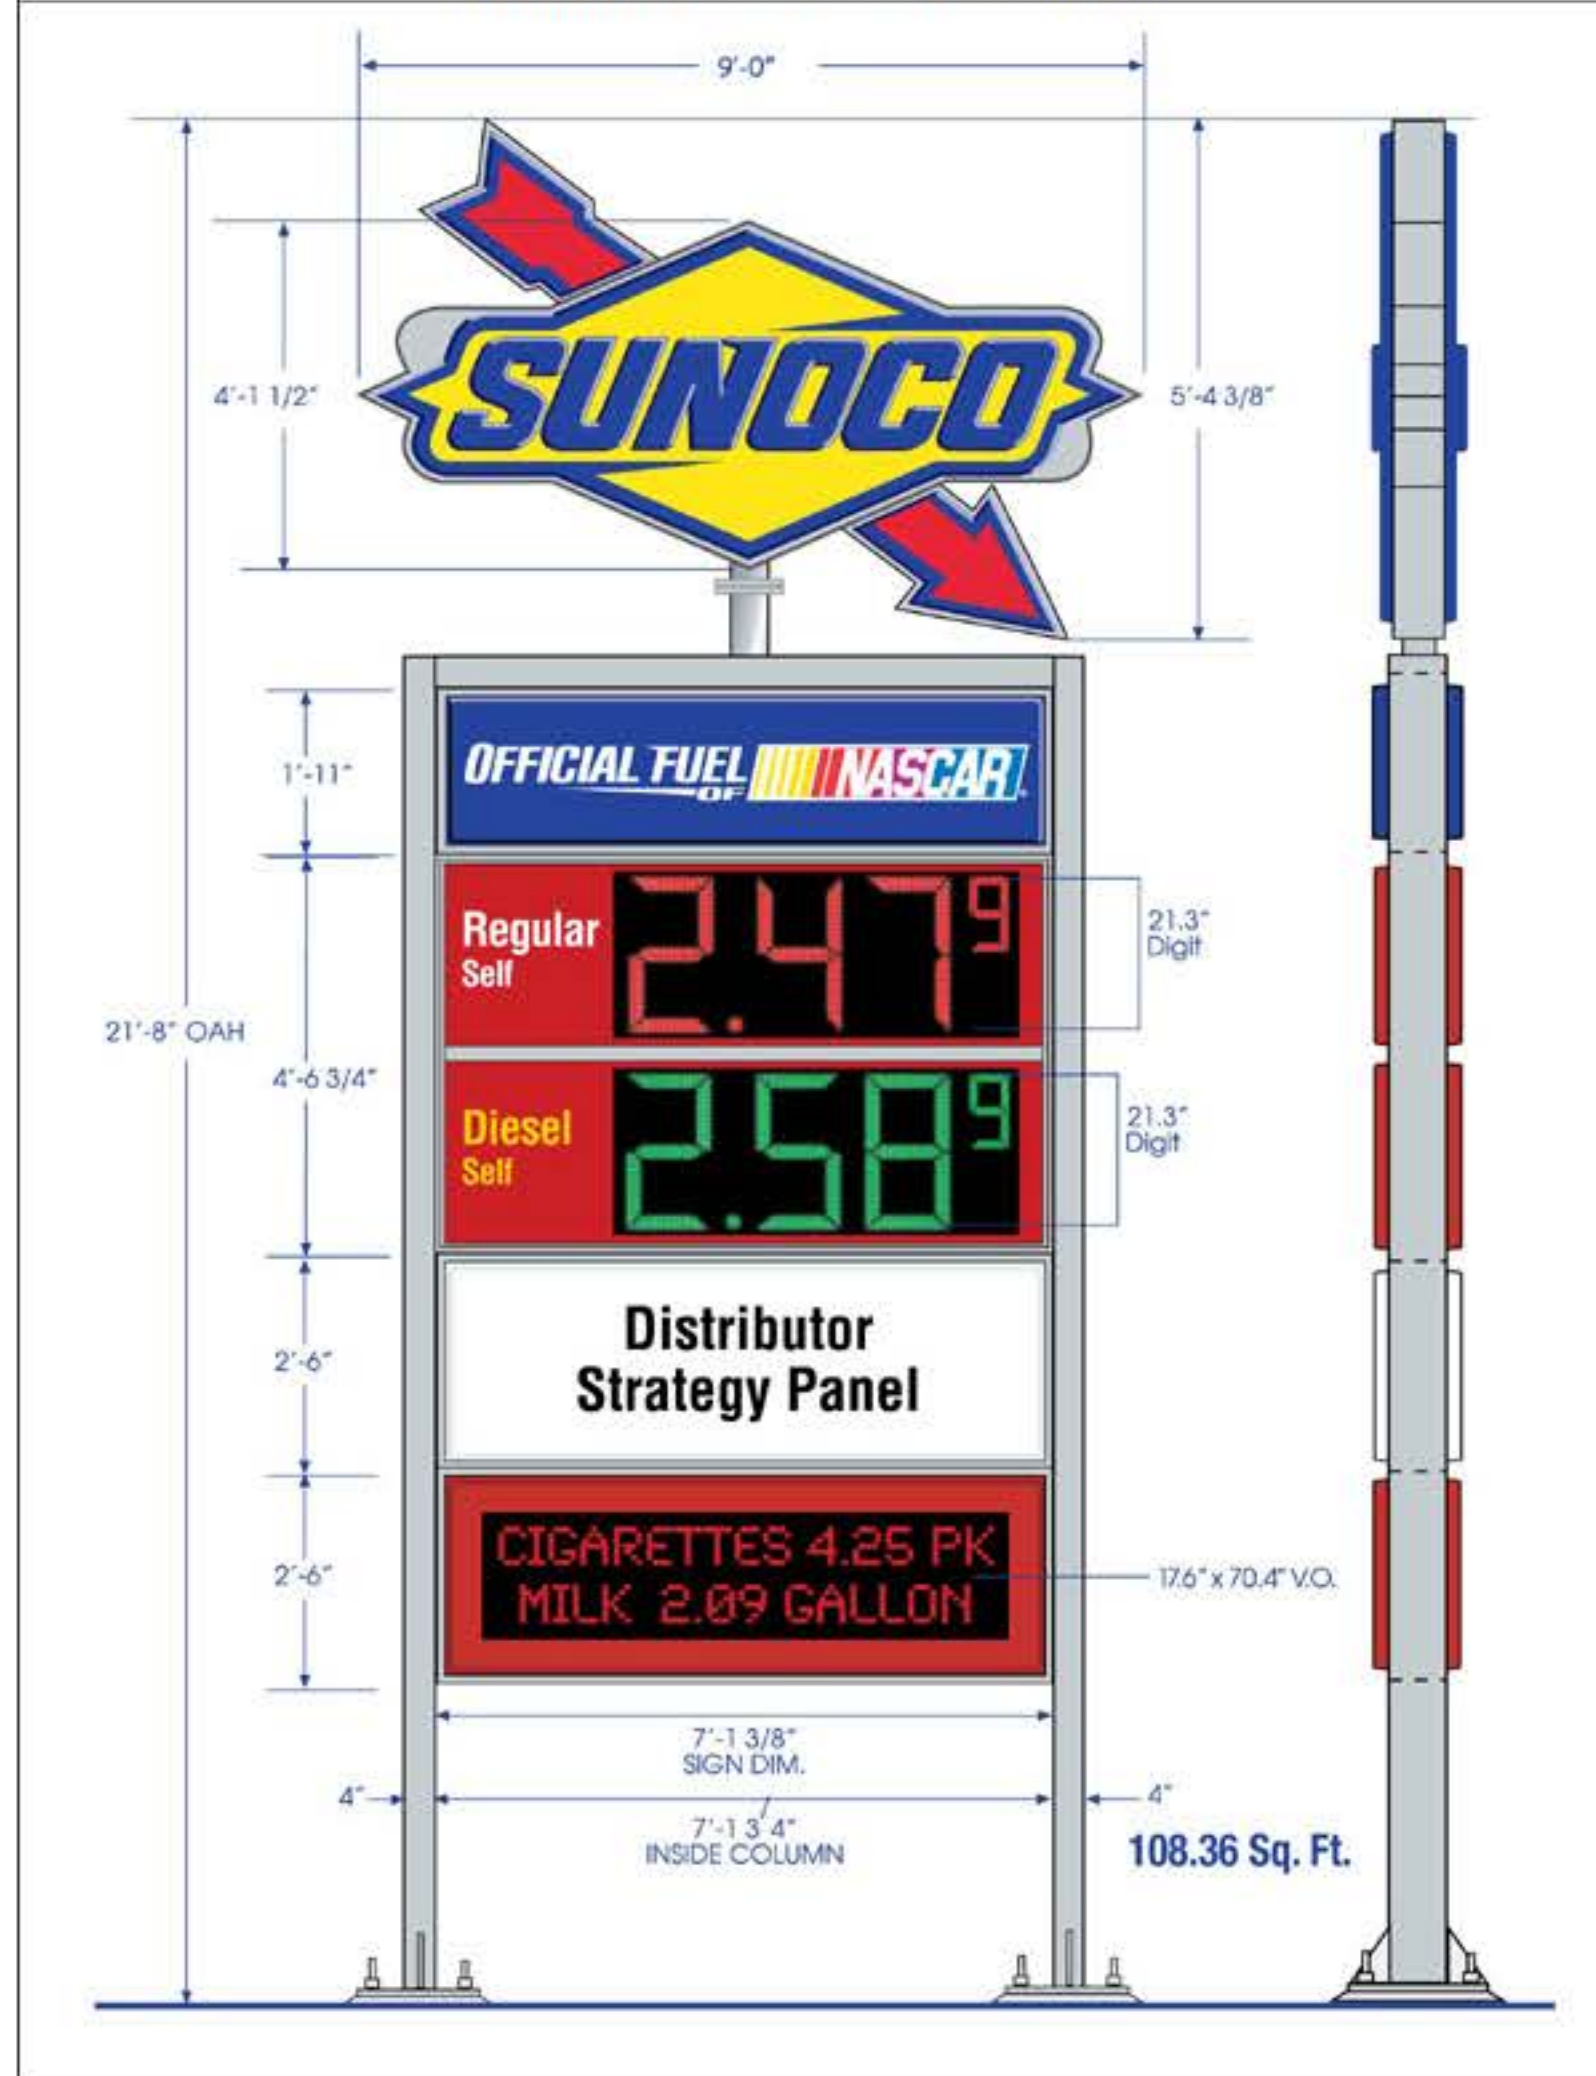

Click on the images below to view the available 7 ft. LumiDigit-2 signs with Readerboard

1 Prod./21" Digit

108.36 Sq. Ft.

2 Prod./21" Digit

108.36 Sq. Ft.

3 Prod./14"/10" Digit

108.36 Sq. Ft.

4 Prod./14"/10" Digit

117.93 Sq. Ft.

[Back](#)

108.36 Square Feet

This configuration includes
 • Diamond • 1-Product Panel • Readerboard

108.36 Square Feet

This configuration includes
 • Diamond • 2-Product Panel • Readerboard

108.36 Square Feet

This configuration includes
 • Diamond • 3-Product Panel • Readerboard

117.93 Square Feet

This configuration includes
 • Diamond • 4-Product Panel • Readerboard