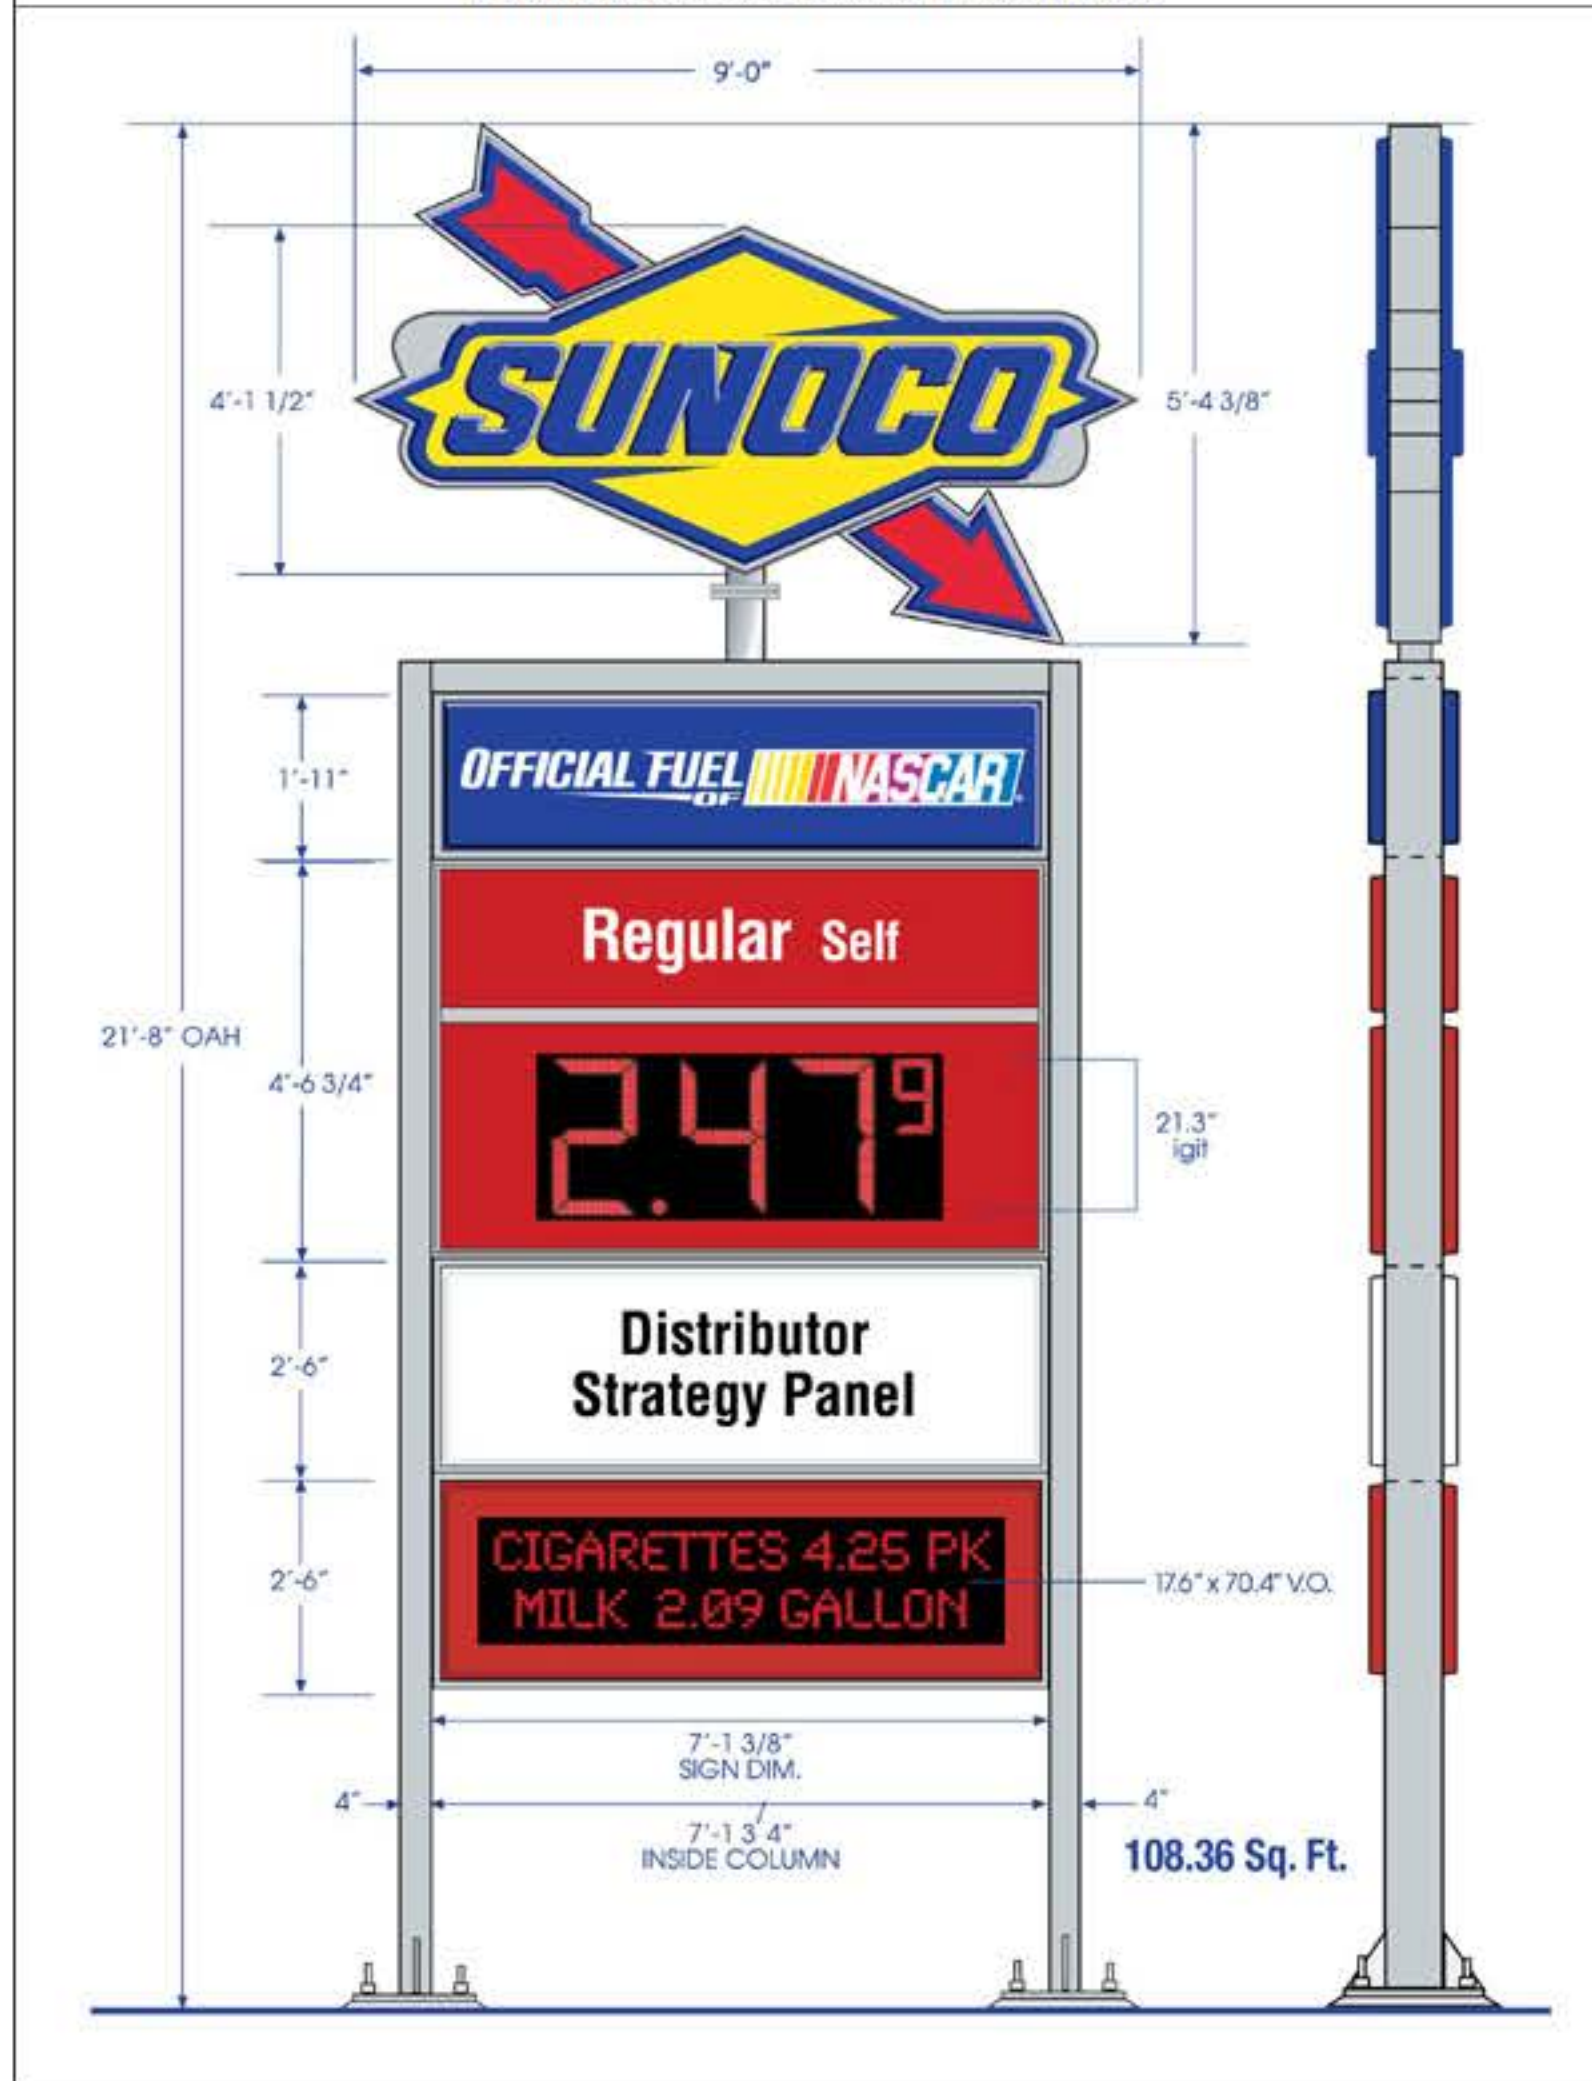

Click on the images below to view the available 7 ft. LumiDigit-2 signs with Readerboard

1 Prod./21" Digit

108.36 Sq. Ft.

2 Prod./21" Digit

108.36 Sq. Ft.

3 Prod./14"/10" Digit

108.36 Sq. Ft.

4 Prod./14"/10" Digit

117.93 Sq. Ft.

[Back](#)

108.36 Square Feet

This configuration includes
 • Diamond • 1-Product Panel • Readerboard

108.36 Square Feet

This configuration includes
 • Diamond • 2-Product Panel • Readerboard

108.36 Square Feet

This configuration includes
 • Diamond • 3-Product Panel • Readerboard

117.93 Square Feet

This configuration includes
 • Diamond • 4-Product Panel • Readerboard