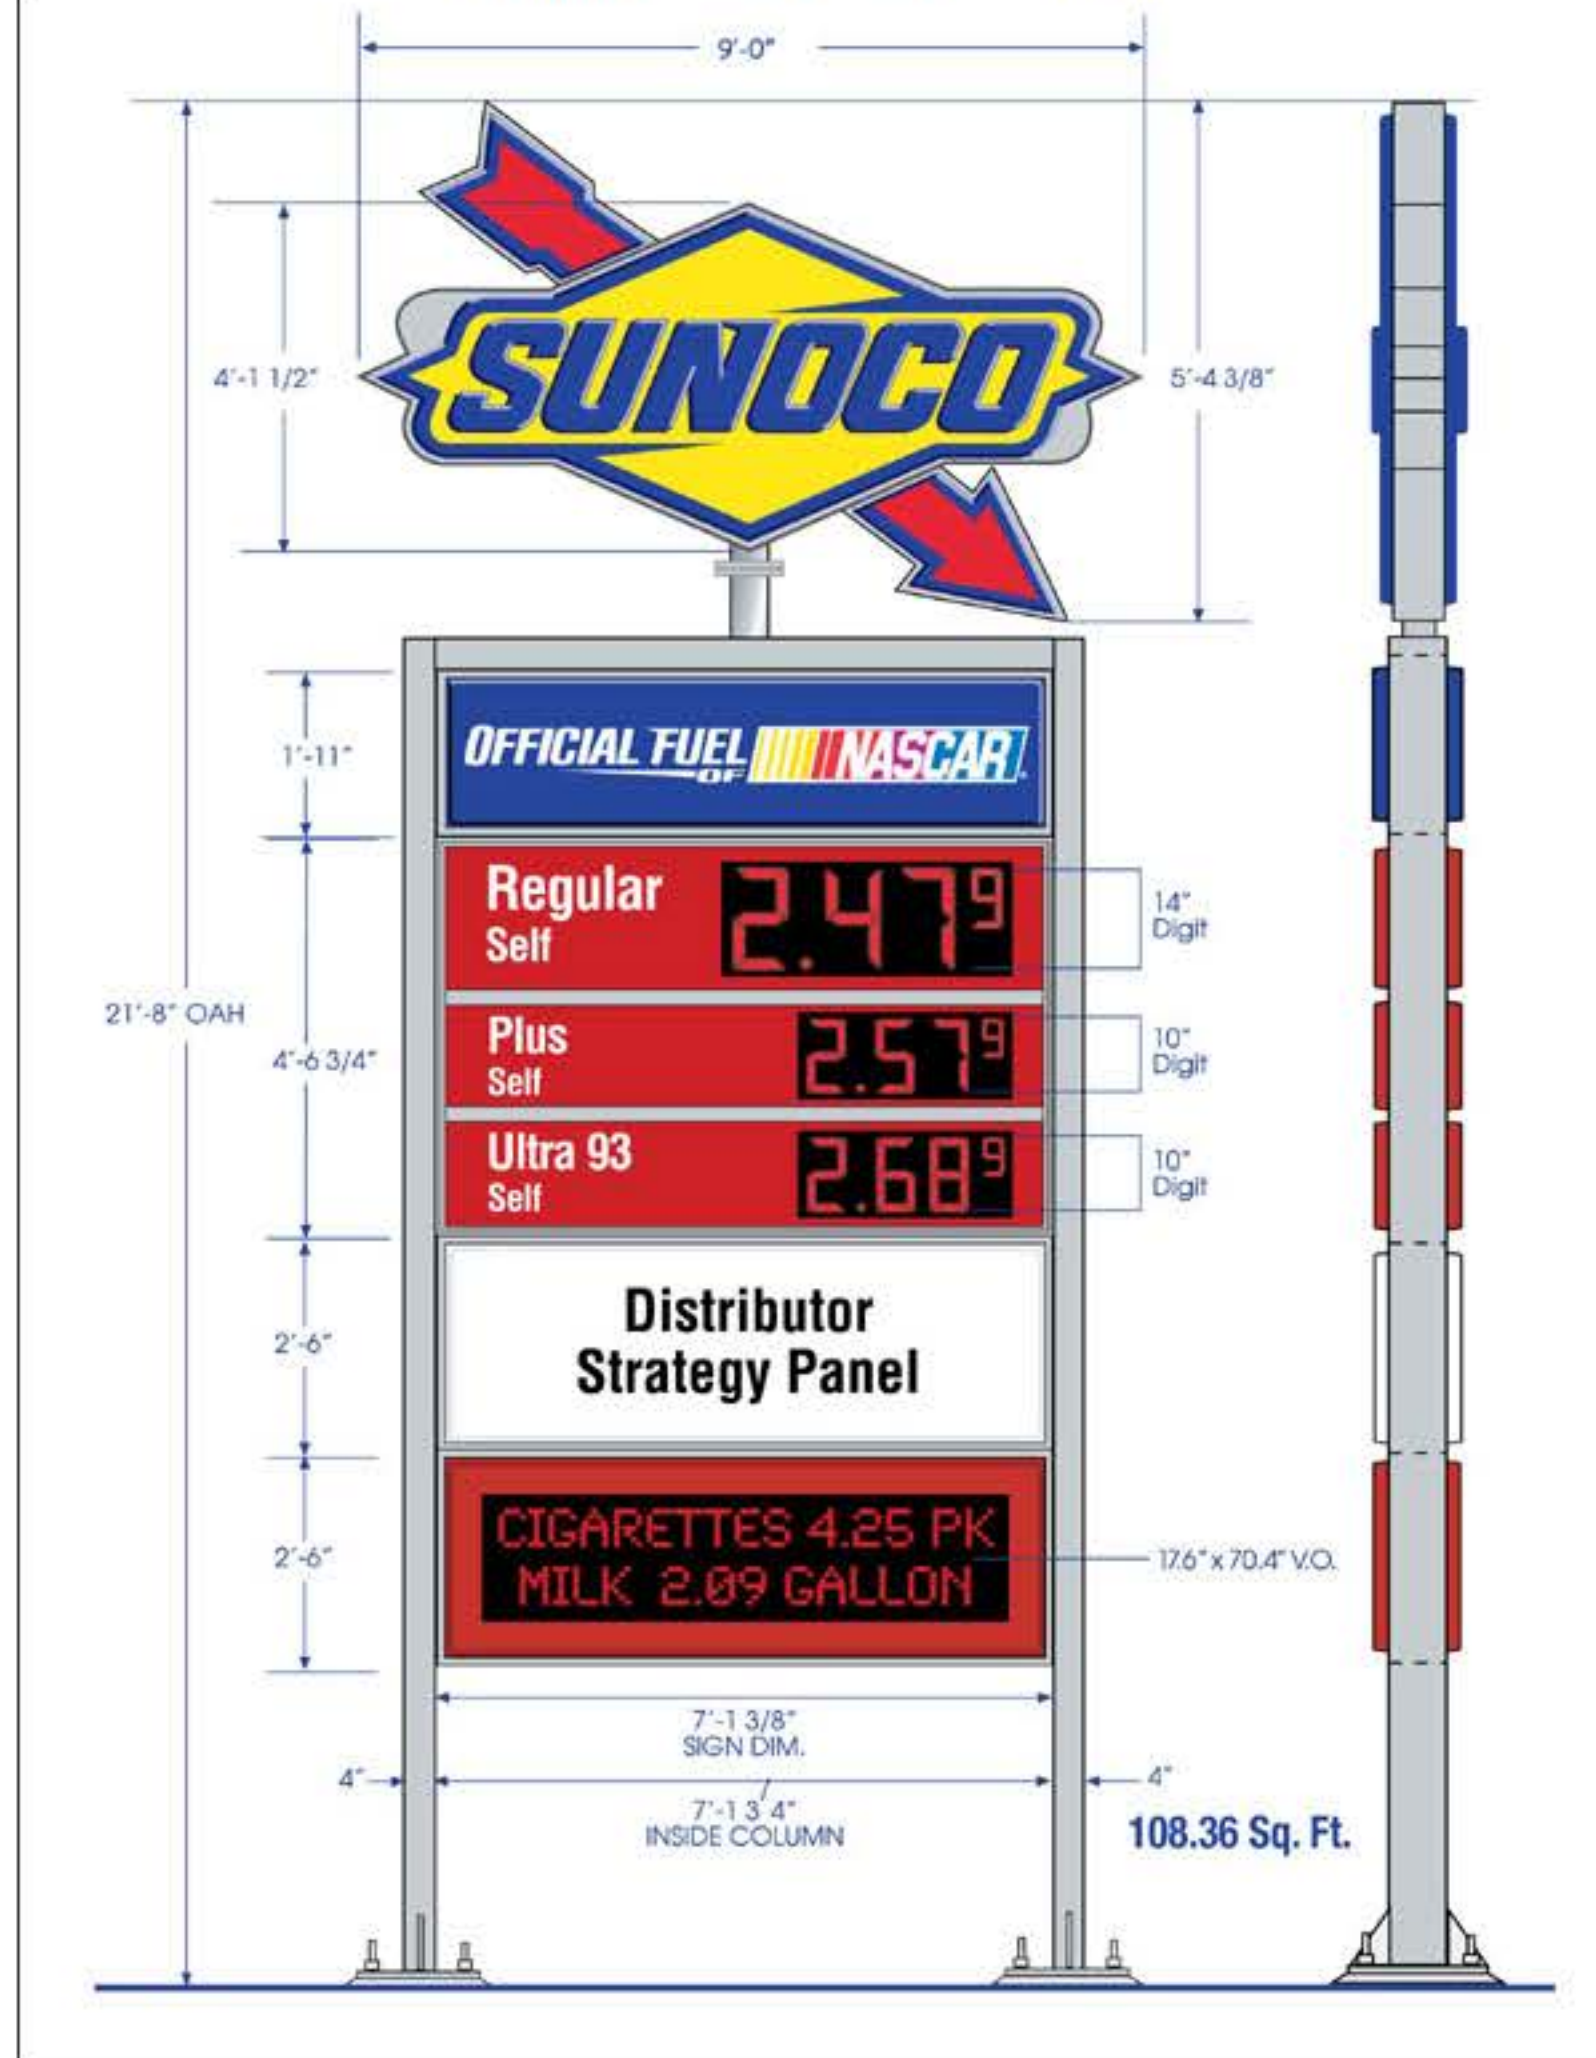

Click on the images below to view the available 7 ft. LumiDigit-2 signs with Readerboard

1 Prod./21" Digit

108.36 Sq. Ft.

2 Prod./21" Digit

108.36 Sq. Ft.

3 Prod./14"/10" Digit

108.36 Sq. Ft.

4 Prod./14"/10" Digit

117.93 Sq. Ft.

[Back](#)

108.36 Square Feet

This configuration includes
 • Diamond • 1-Product Panel • Readerboard

108.36 Square Feet

This configuration includes
 • Diamond • 2-Product Panel • Readerboard

108.36 Square Feet

This configuration includes
 • Diamond • 3-Product Panel • Readerboard

117.93 Square Feet

This configuration includes
 • Diamond • 4-Product Panel • Readerboard