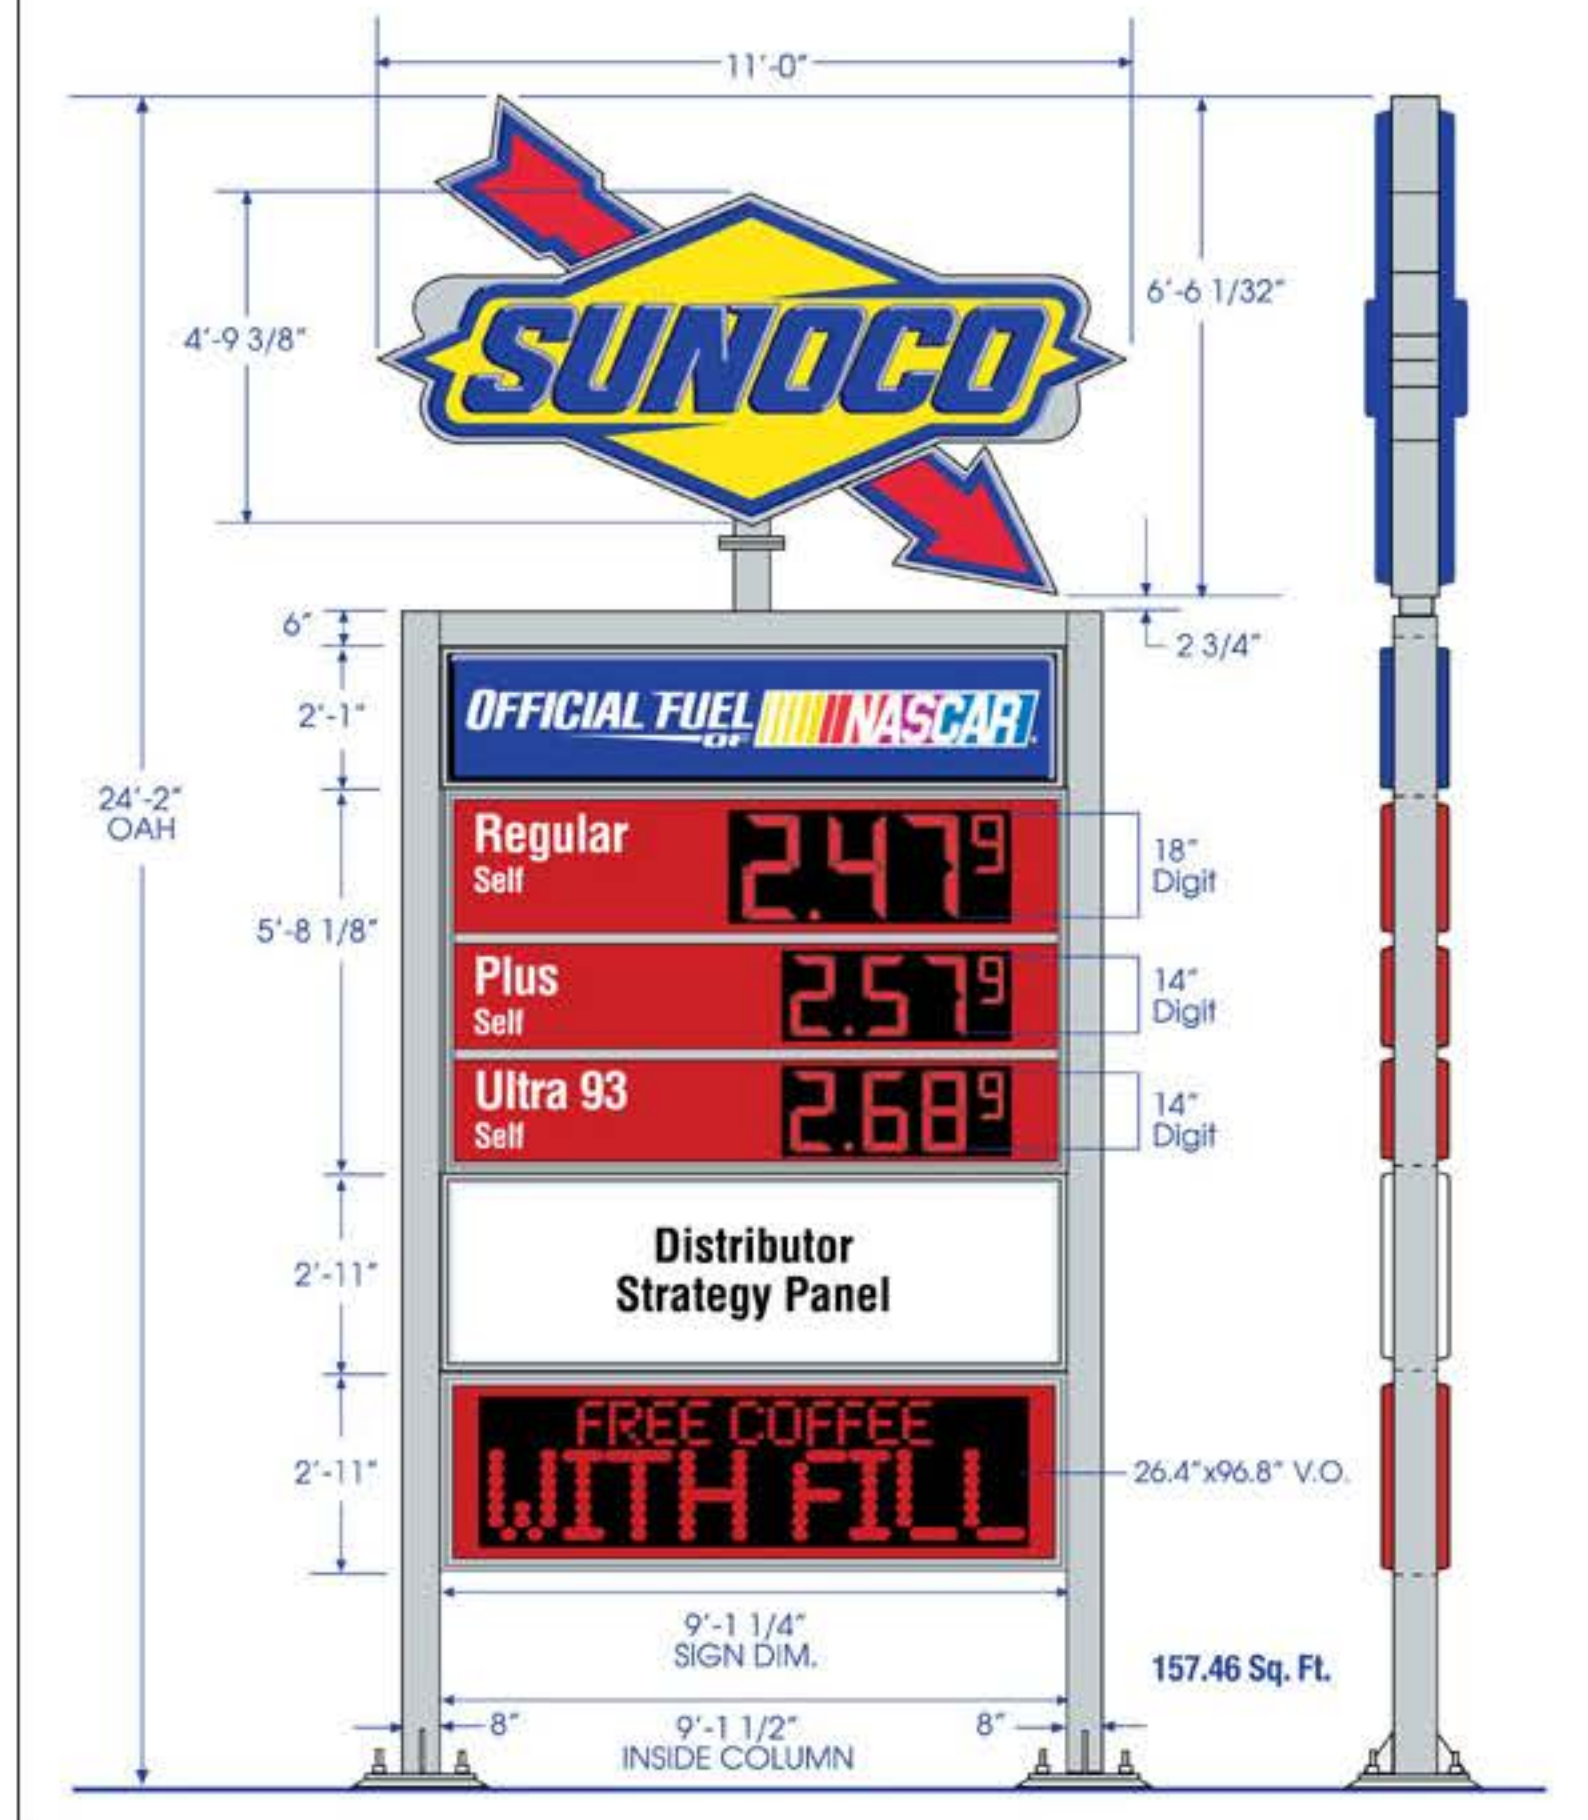

157.46 Square Feet

1. This configuration includes
2. Diamond
   - 3-Product Panel
   - Readerboard