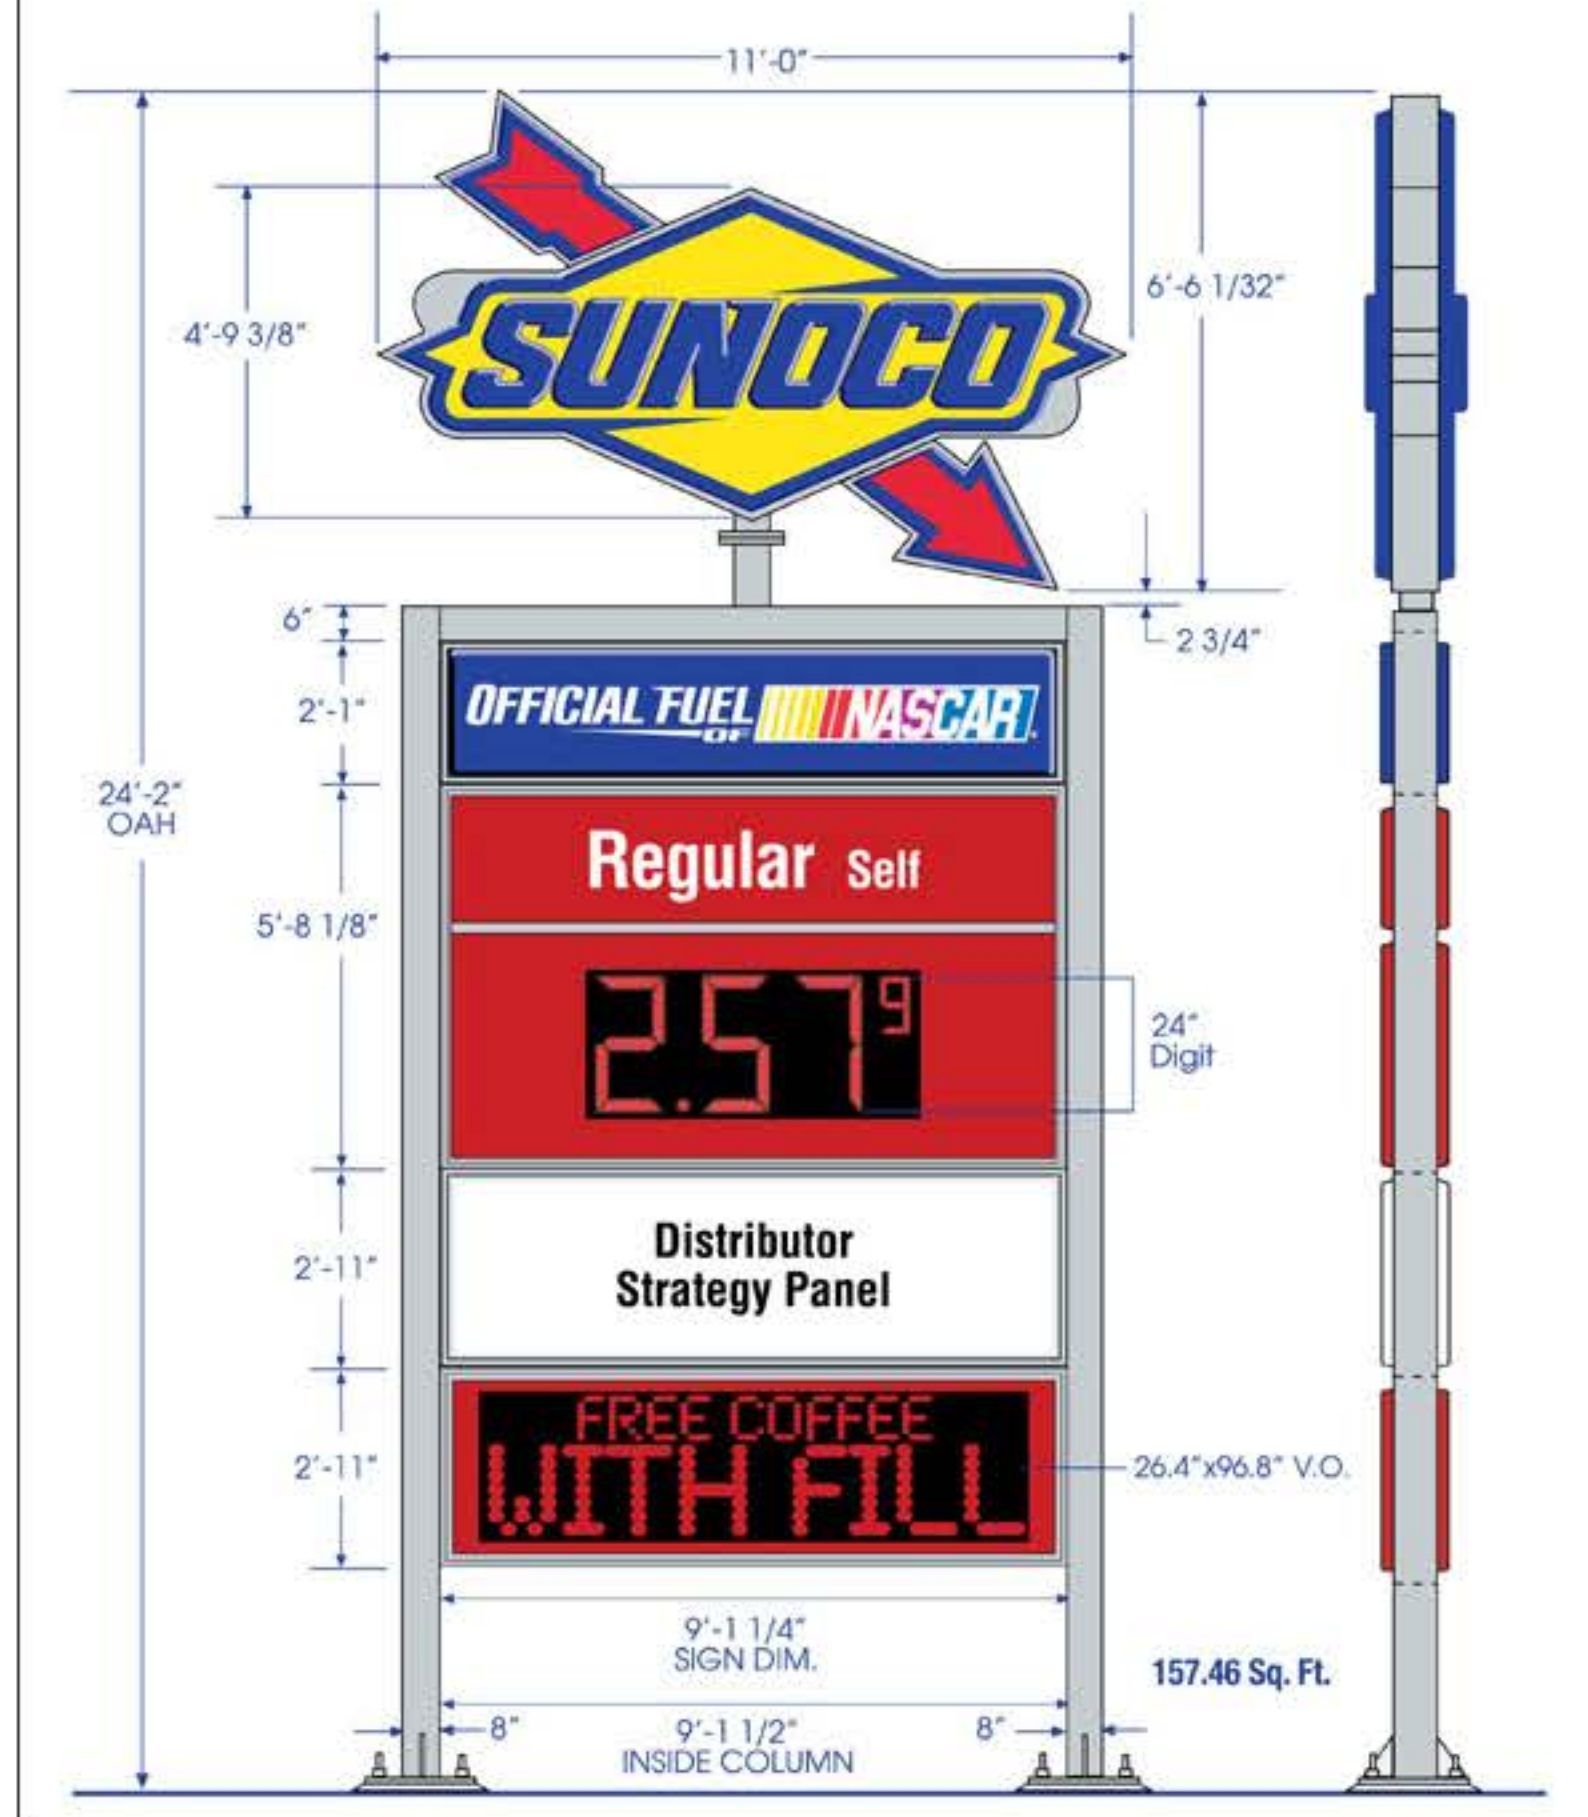

Click on the images below to view the available 9 ft. LumiDigit-2 signs with 11' Diamond and Readerboard

1 Prod./24" Digit

157.46 Sq. Ft.

2 Prod./24" Digit

157.46 Sq. Ft.

3 Prod./18"/14" Digit

157.46 Sq. Ft.

4 Prod./18"/14" Digit

173.29 Sq. Ft.

[Back](#)

# 157.46 Square Feet

- This configuration includes
- Diamond
  - 1-Product Panel
  - Readerboard

# 157.46 Square Feet

- This configuration includes
- Diamond
  - 2-Product Panel
  - Readerboard