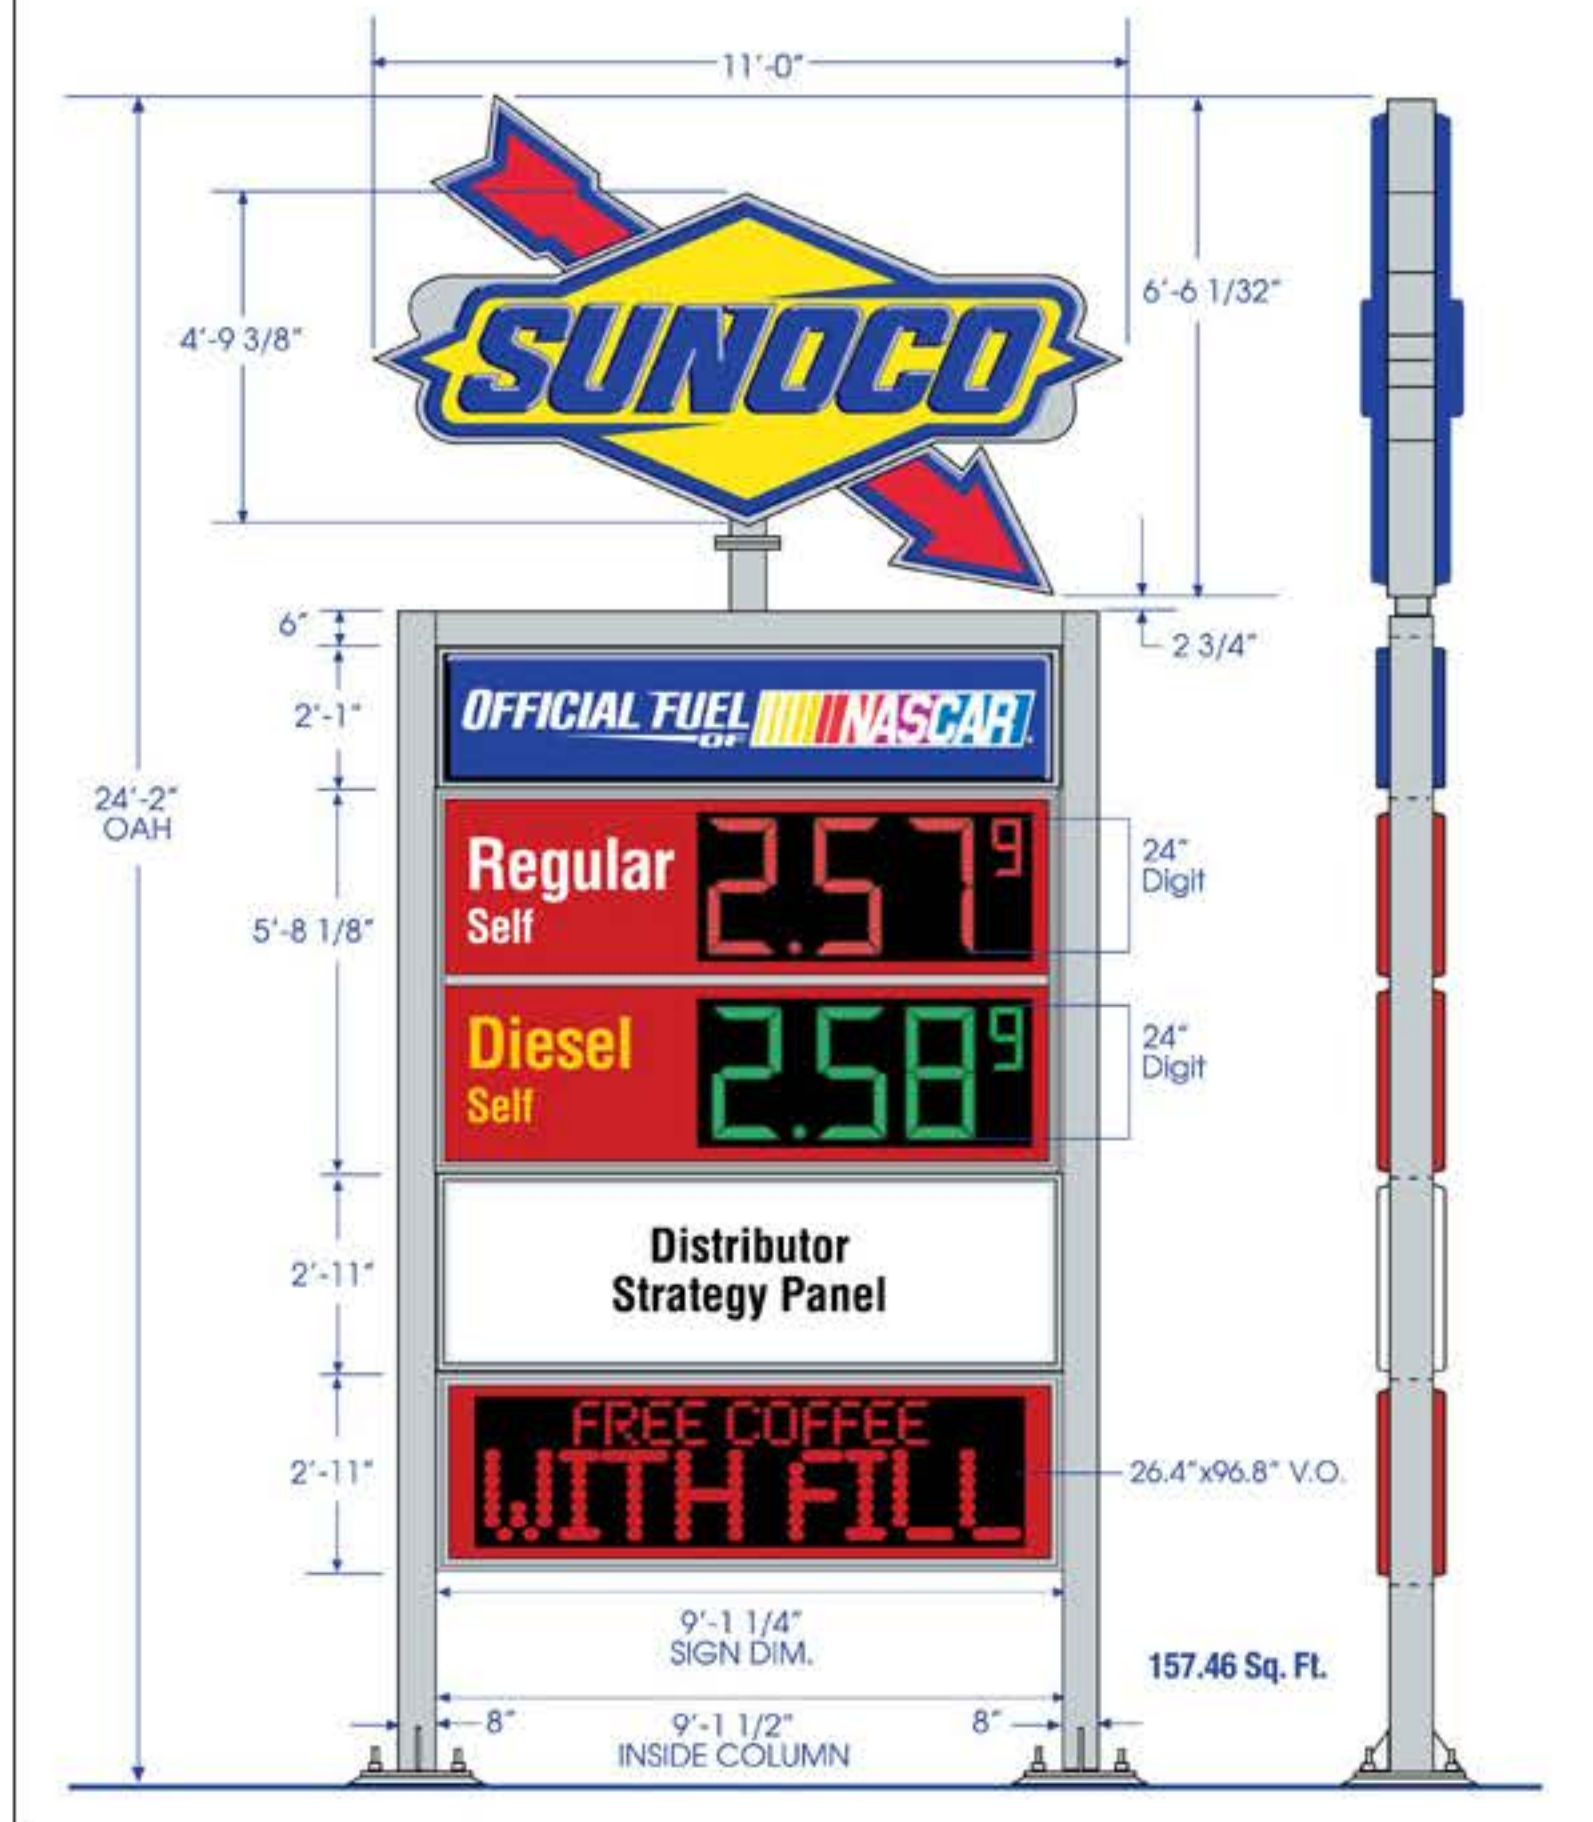

Click on the images below to view the available 9 ft. LumiDigit-2 signs with 11' Diamond and Readerboard

1 Prod./24" Digit

157.46 Sq. Ft.

2 Prod./24" Digit

157.46 Sq. Ft.

3 Prod./18"/14" Digit

157.46 Sq. Ft.

4 Prod./18"/14" Digit

173.29 Sq. Ft.

[Back](#)

# 157.46 Square Feet

- This configuration includes
- Diamond
  - 1-Product Panel
  - Readerboard

# 157.46 Square Feet

- This configuration includes
- Diamond
  - 2-Product Panel
  - Readerboard