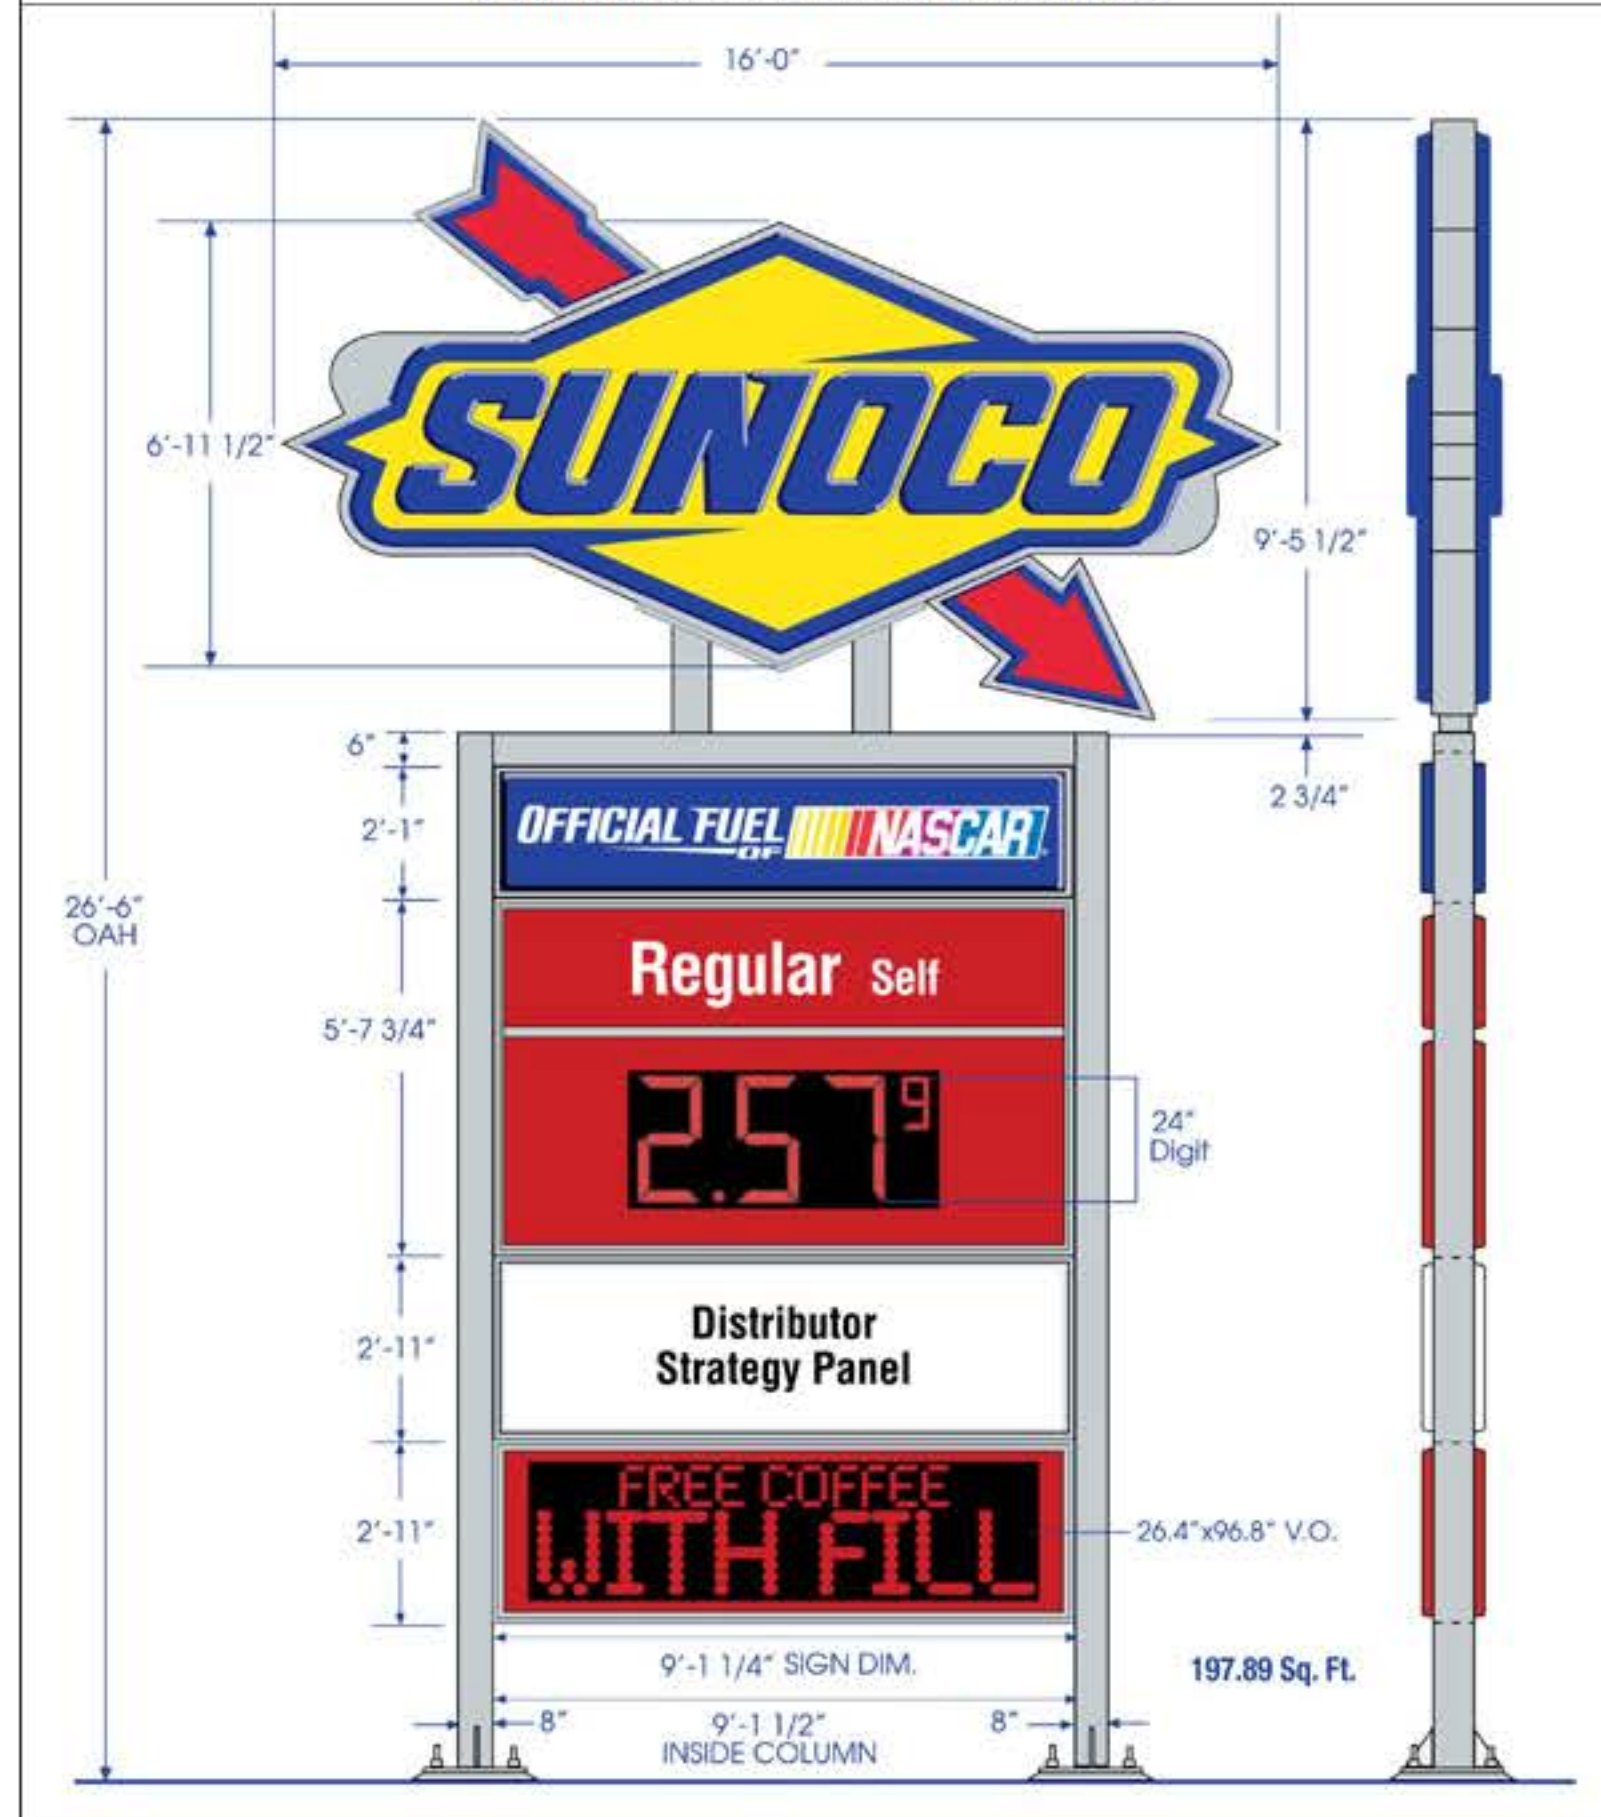

Click on the images below to view the available 9 ft. LumiDigit-2 signs with 16' Diamond and Readerboard

1 Prod./24" Digit

197.89 Sq. Ft.

2 Prod./24" Digit

197.89 Sq. Ft.

3 Prod./18"/14" Digit

197.89 Sq. Ft.

4 Prod./18"/14" Digit

213.72 Sq. Ft.

[Back](#)

197.89 Square Feet

This configuration includes
 • Diamond • 1-Product Panel • Readerboard

197.89 Square Feet

This configuration includes
 • Diamond • 2-Product Panel • Readerboard

197.89 Square Feet

- This configuration includes
- Diamond • 3-Product Panel • Readerboard