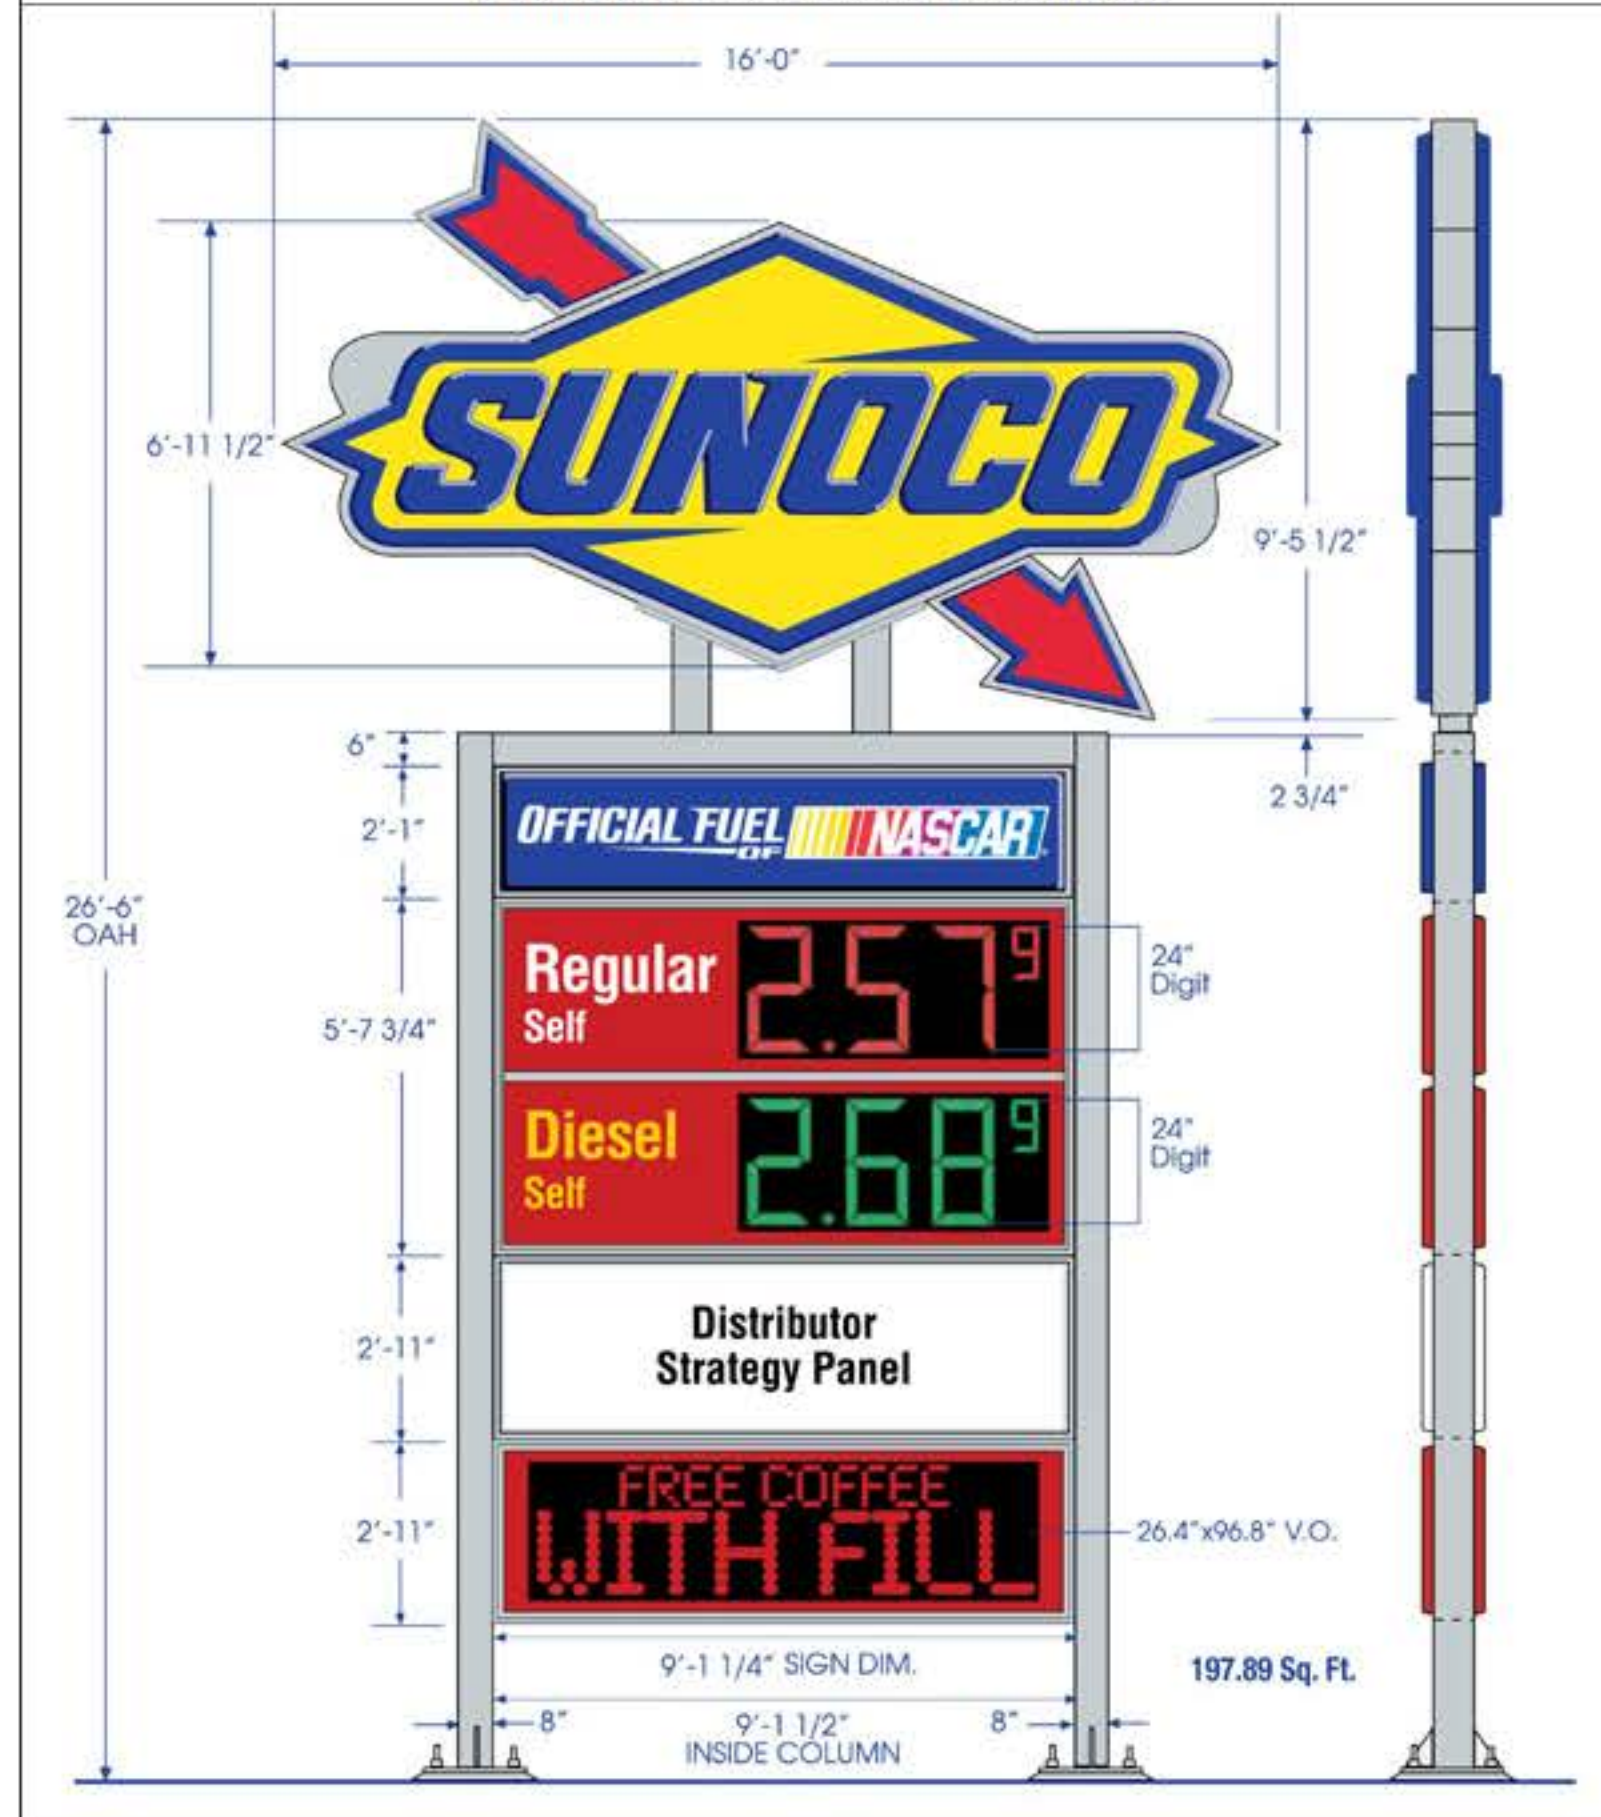

Click on the images below to view the available 9 ft. LumiDigit-2 signs with 16' Diamond and Readerboard

1 Prod./24" Digit

197.89 Sq. Ft.

2 Prod./24" Digit

197.89 Sq. Ft.

3 Prod./18"/14" Digit

197.89 Sq. Ft.

4 Prod./18"/14" Digit

213.72 Sq. Ft.

[Back](#)

197.89 Square Feet

This configuration includes
 • Diamond • 1-Product Panel • Readerboard

197.89 Square Feet

This configuration includes
 • Diamond • 2-Product Panel • Readerboard

197.89 Square Feet

- This configuration includes
- Diamond • 3-Product Panel • Readerboard